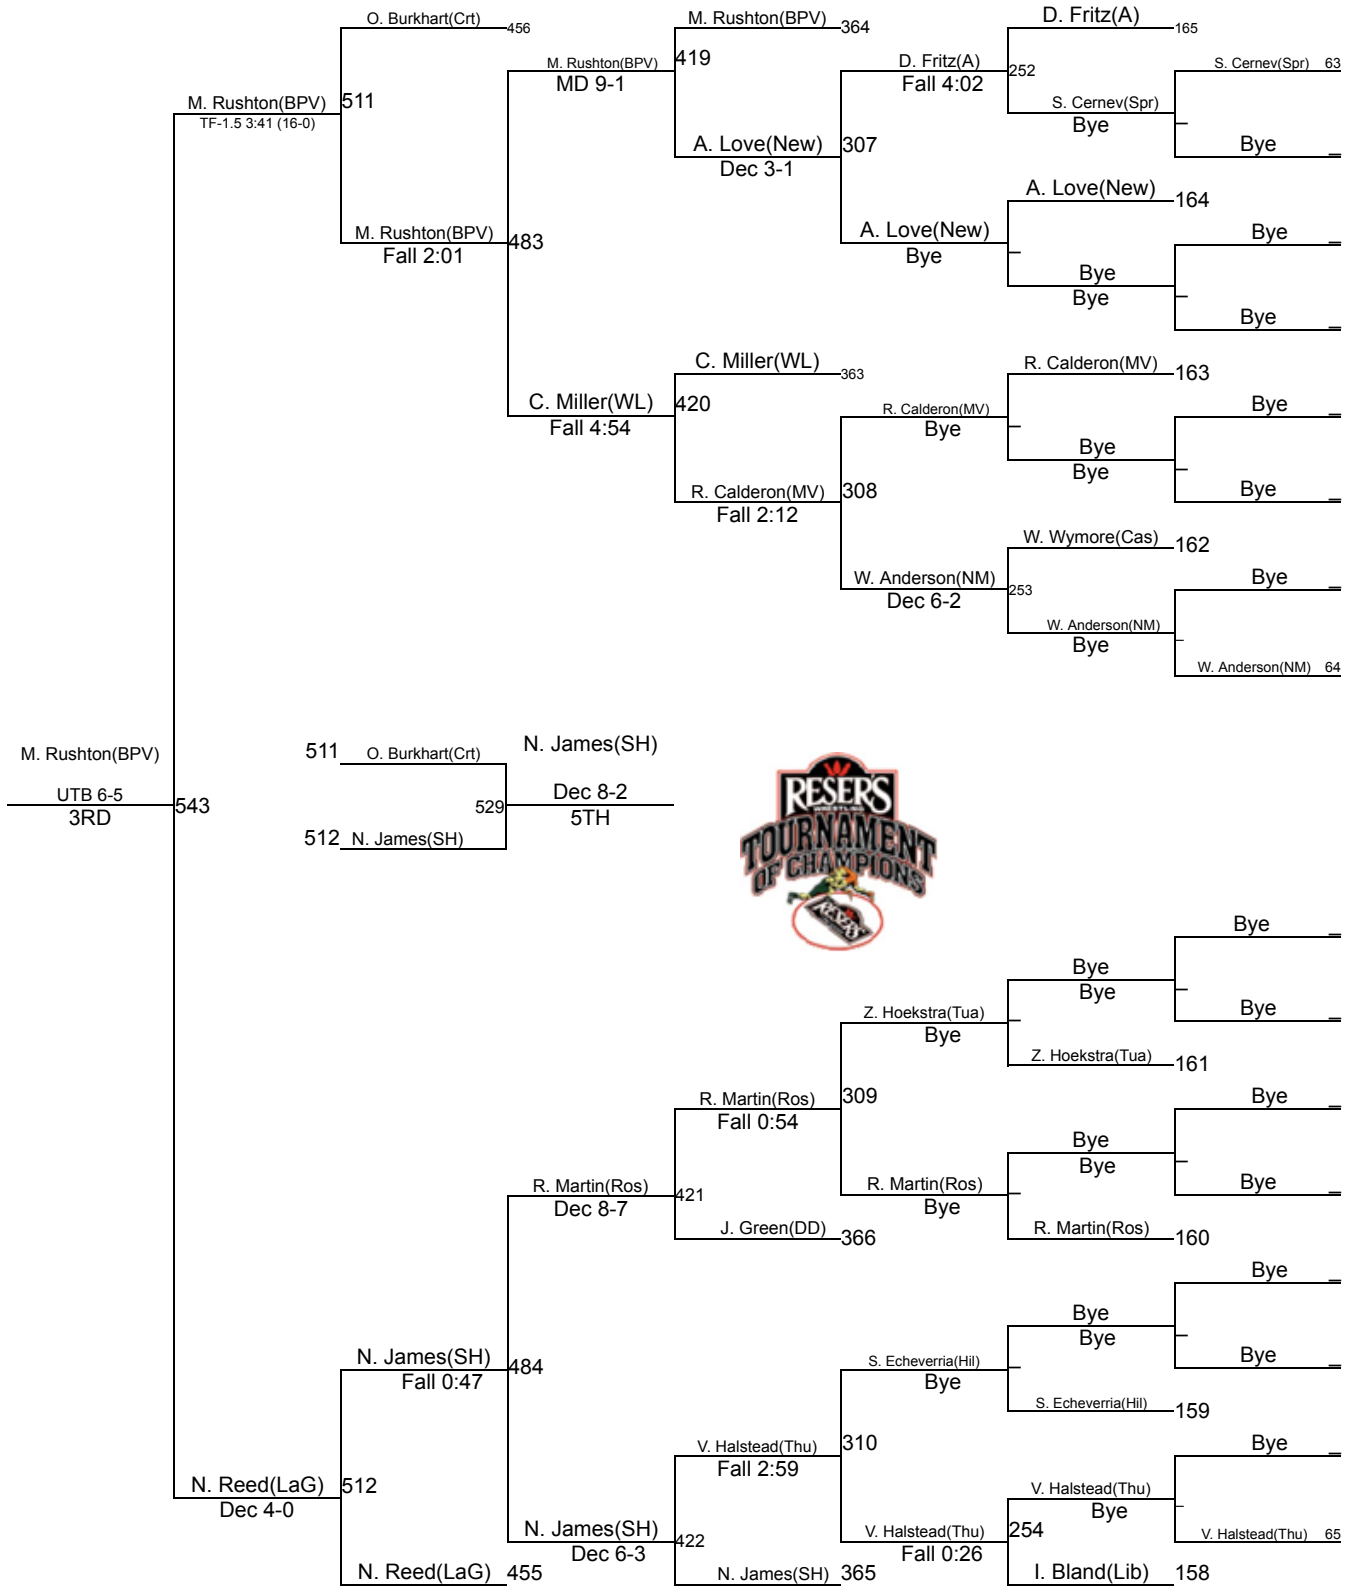

Reser's Tournament of Champions-V 2020

132

Reser's Tournament of Champions-V 2020

138

Reser's Tournament of Champions-V 2020

145

Reser's Tournament of Champions-V 2020

152

Reser's Tournament of Champions-V 2020

160

Reser's Tournament of Champions-V 2020

182

Reser's Tournament of Champions-V 2020

195

Reser's Tournament of Champions-V 2020

220