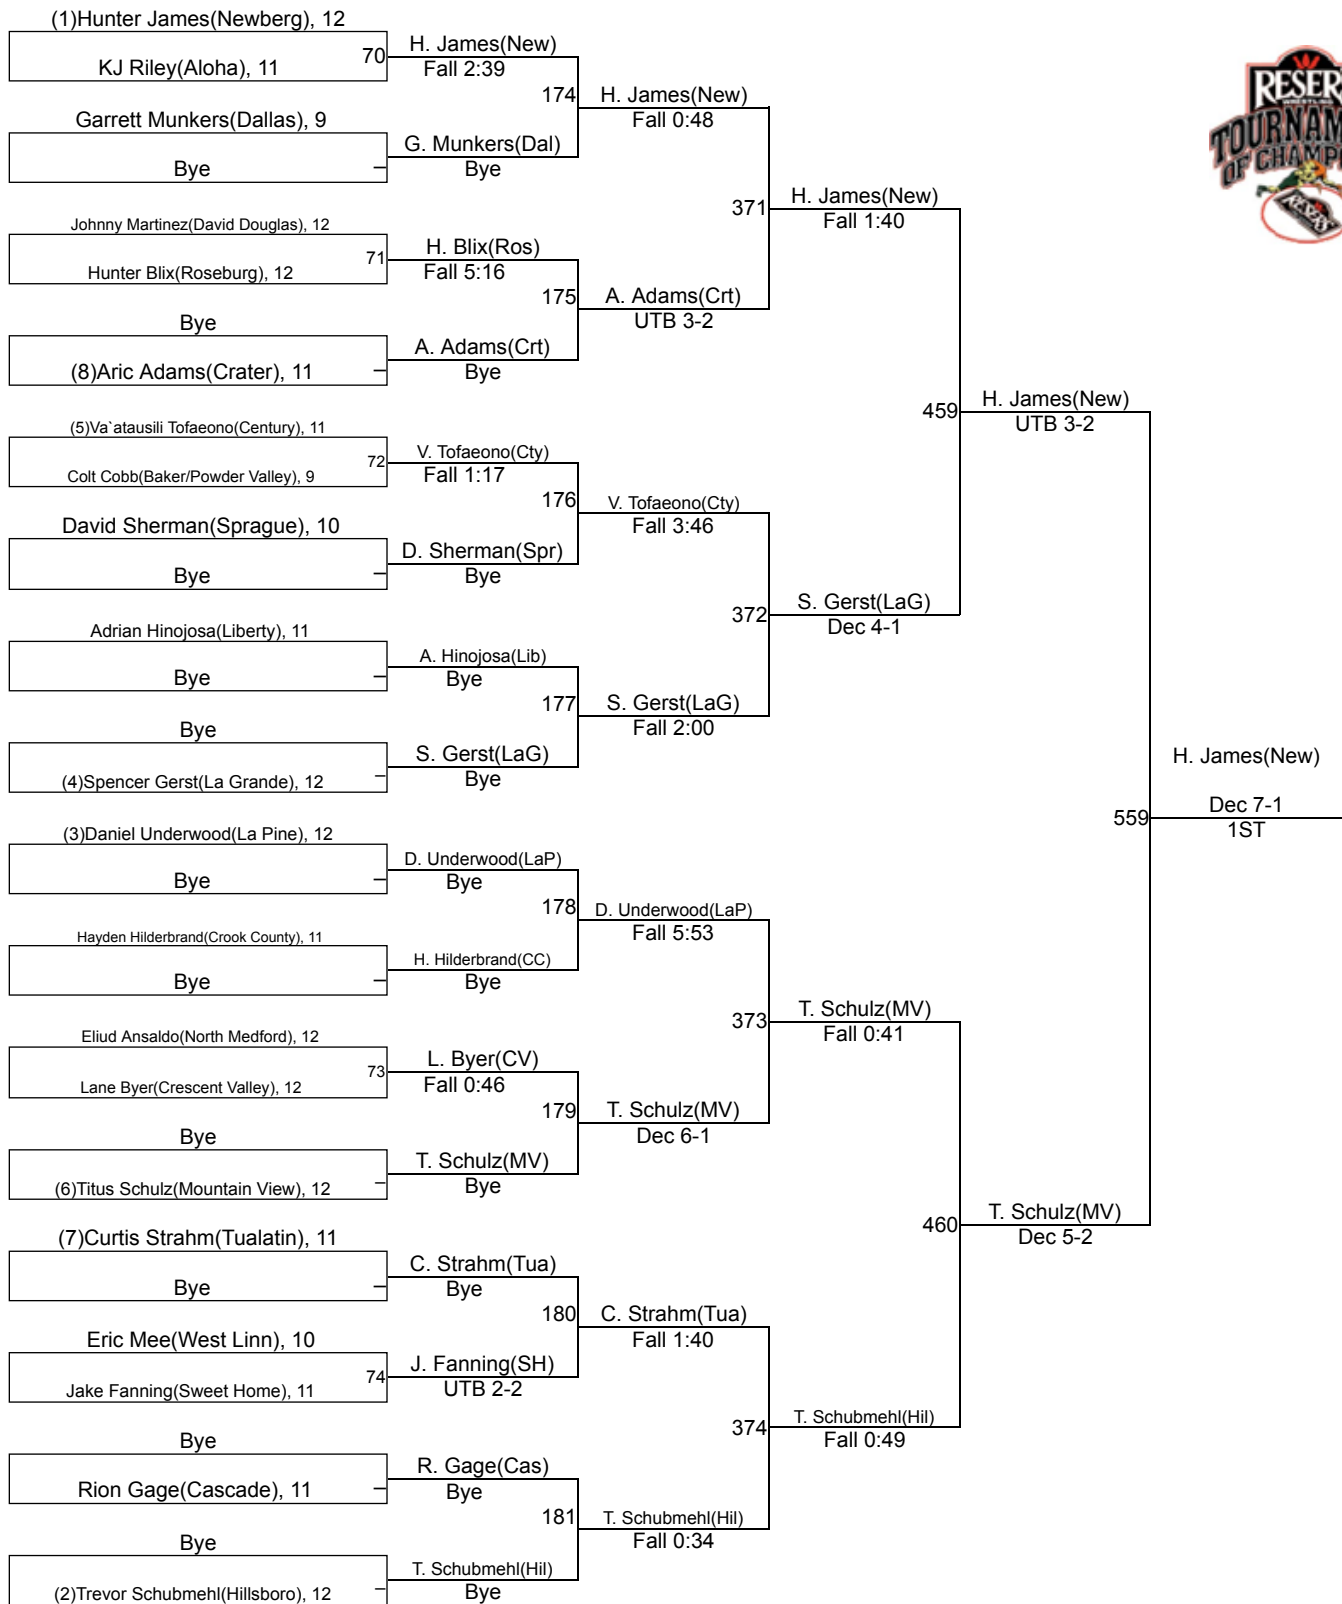

Reser's Tournament of Champions-V 2020

160

Reser's Tournament of Champions-V 2020

182

Reser's Tournament of Champions-V 2020

195

Reser's Tournament of Champions-V 2020

220