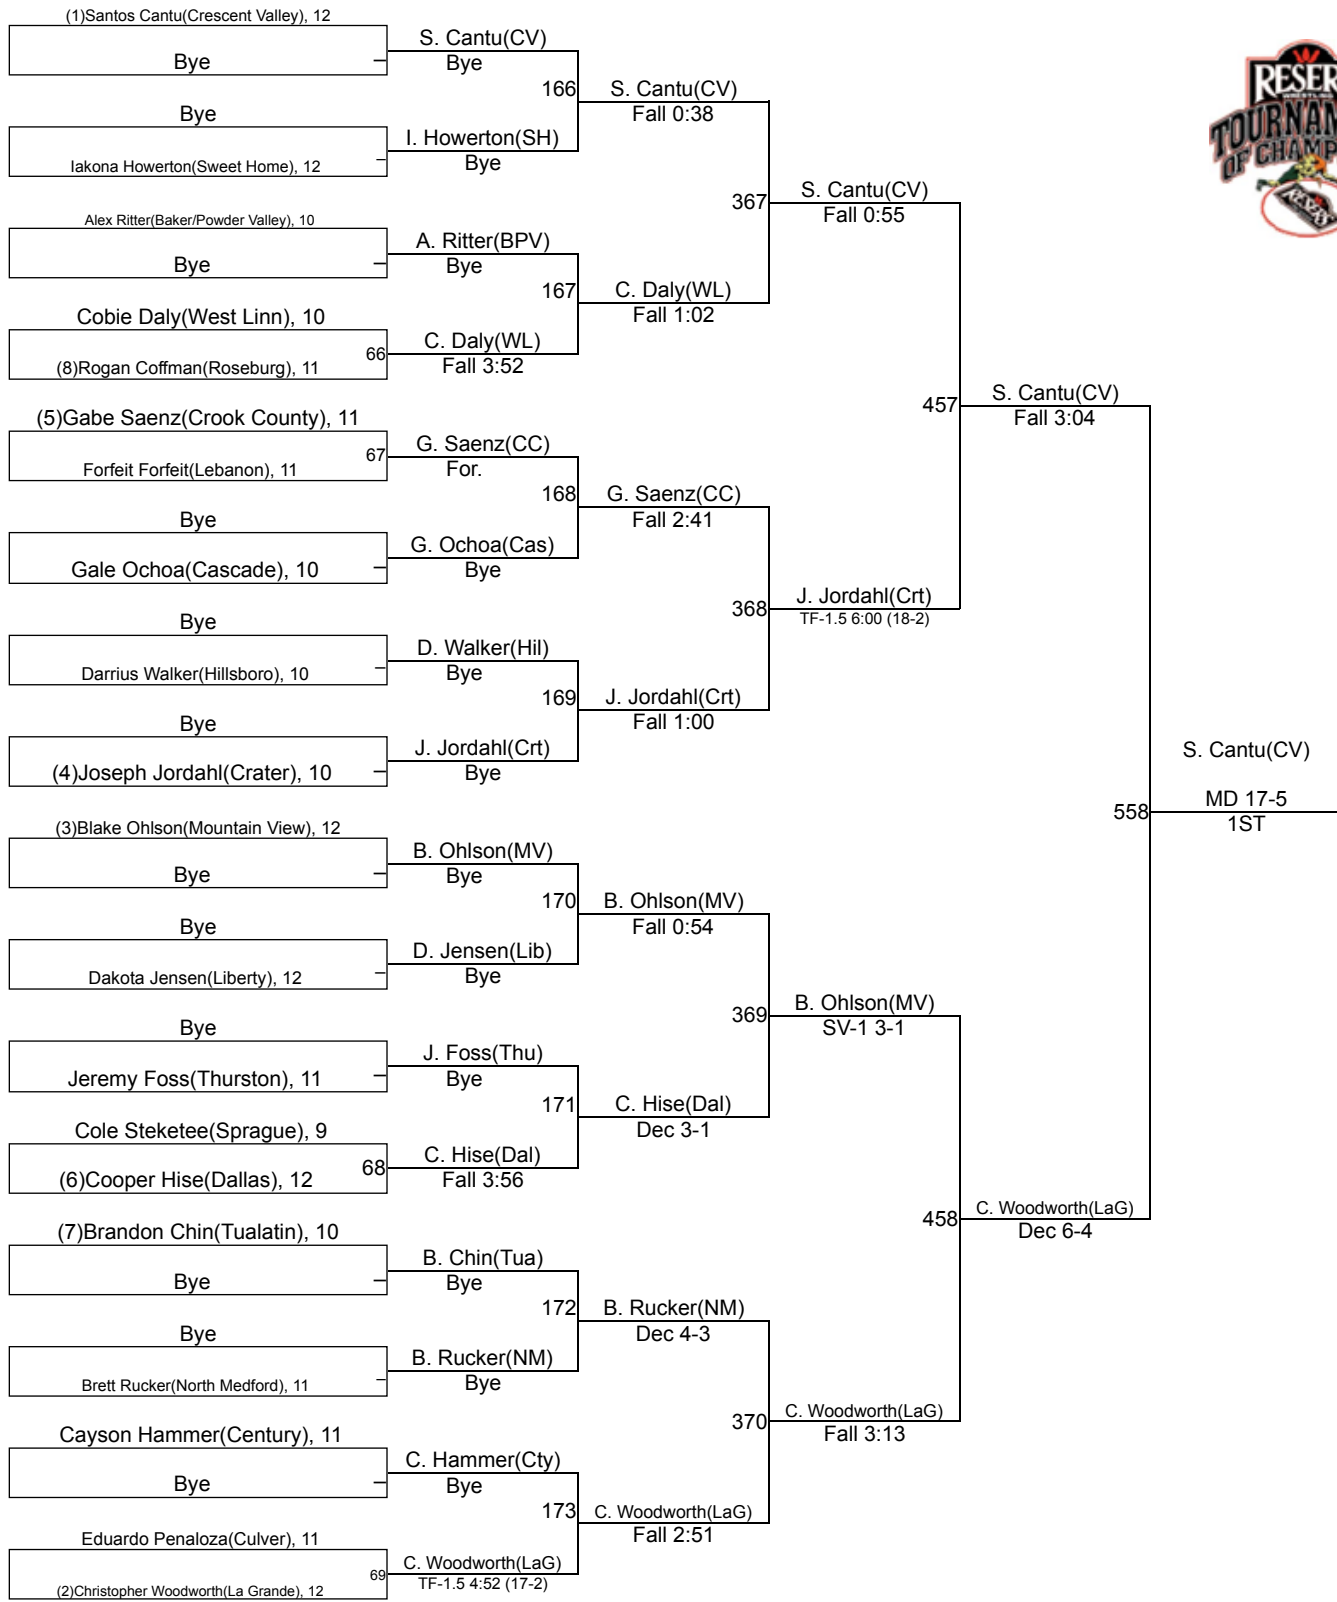

Reser's Tournament of Champions-V 2020

160

Reser's Tournament of Champions-V 2020

182

Reser's Tournament of Champions-V 2020

195

Reser's Tournament of Champions-V 2020

220