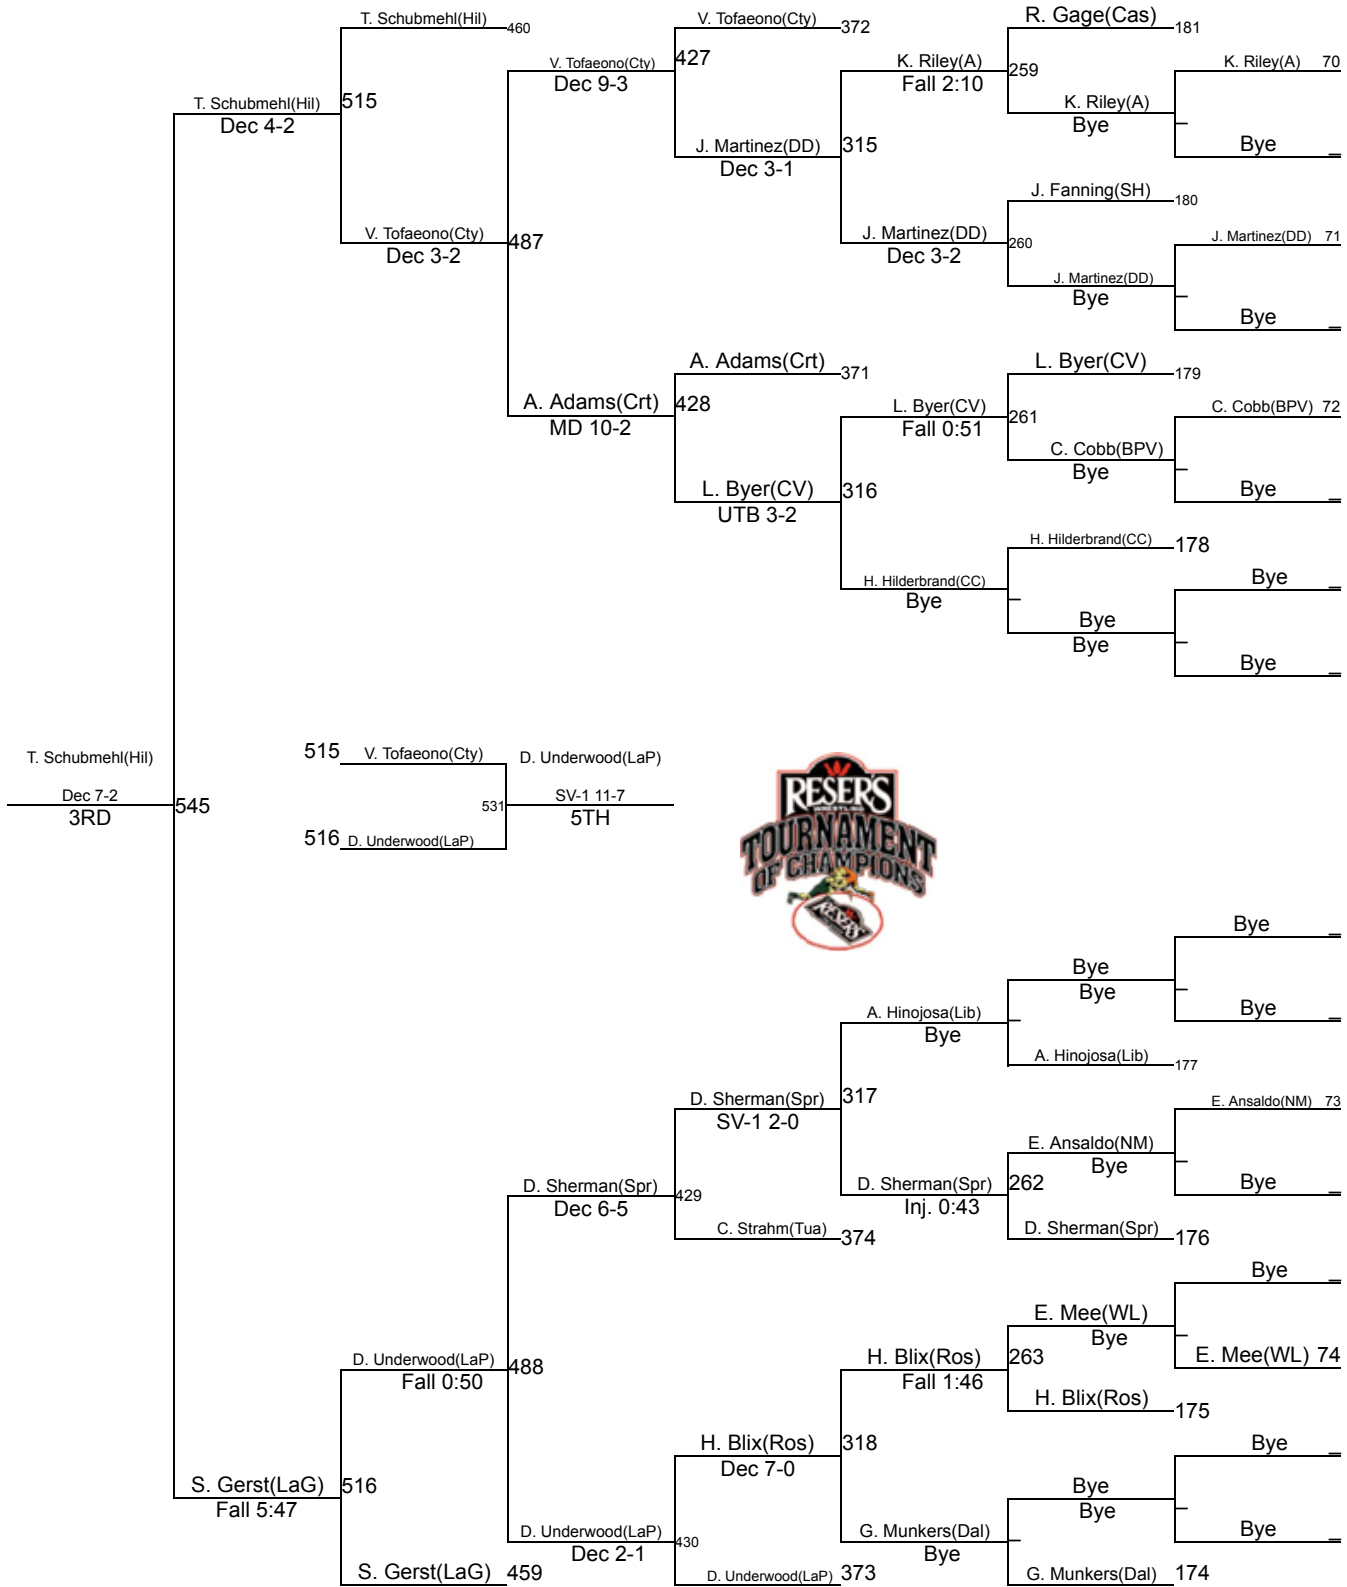

Reser's Tournament of Champions-V 2020

132

Reser's Tournament of Champions-V 2020

138

Reser's Tournament of Champions-V 2020

145

Reser's Tournament of Champions-V 2020

152

Reser's Tournament of Champions-V 2020

160

Reser's Tournament of Champions-V 2020

182

Reser's Tournament of Champions-V 2020

195

Reser's Tournament of Champions-V 2020

220