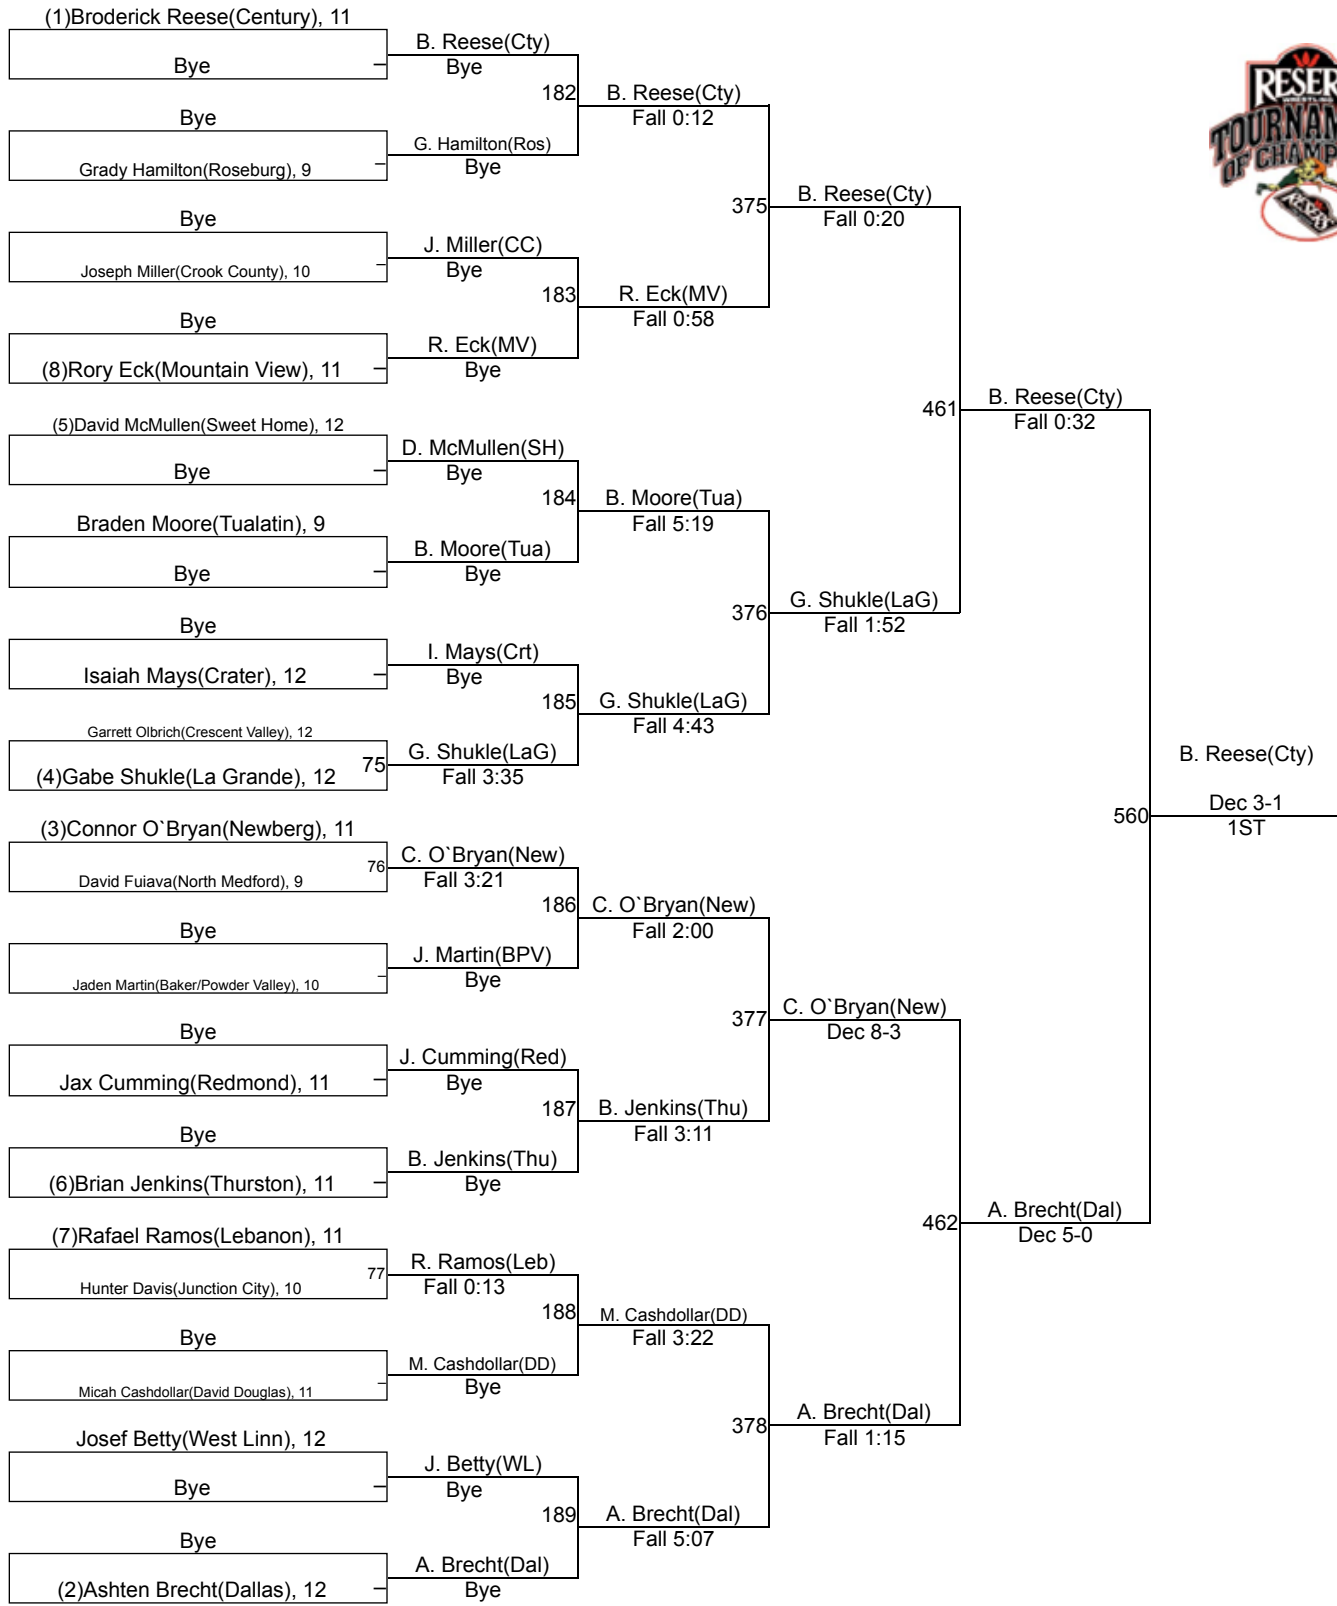

Reser's Tournament of Champions-V 2020

285