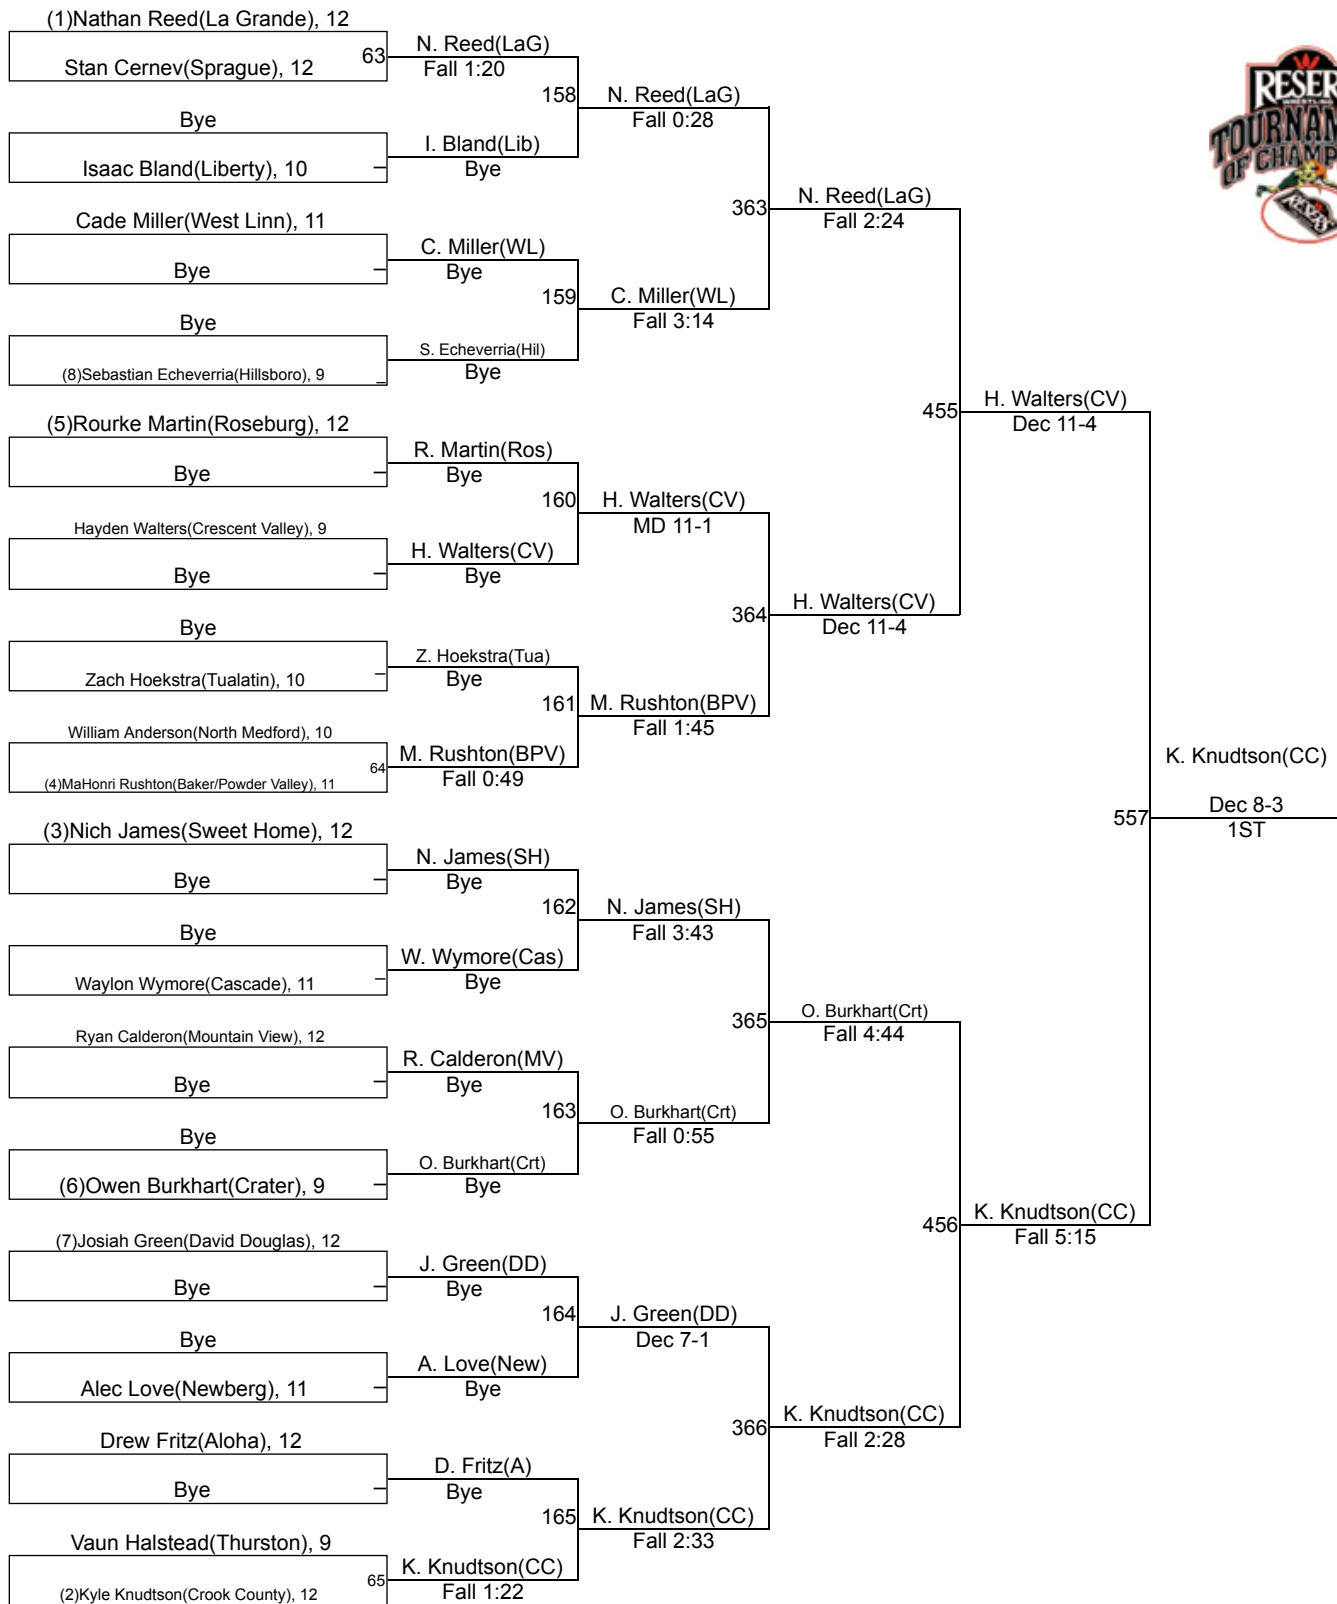

Reser's Tournament of Champions-V 2020

160

Reser's Tournament of Champions-V 2020

182

Reser's Tournament of Champions-V 2020

195

Reser's Tournament of Champions-V 2020

220