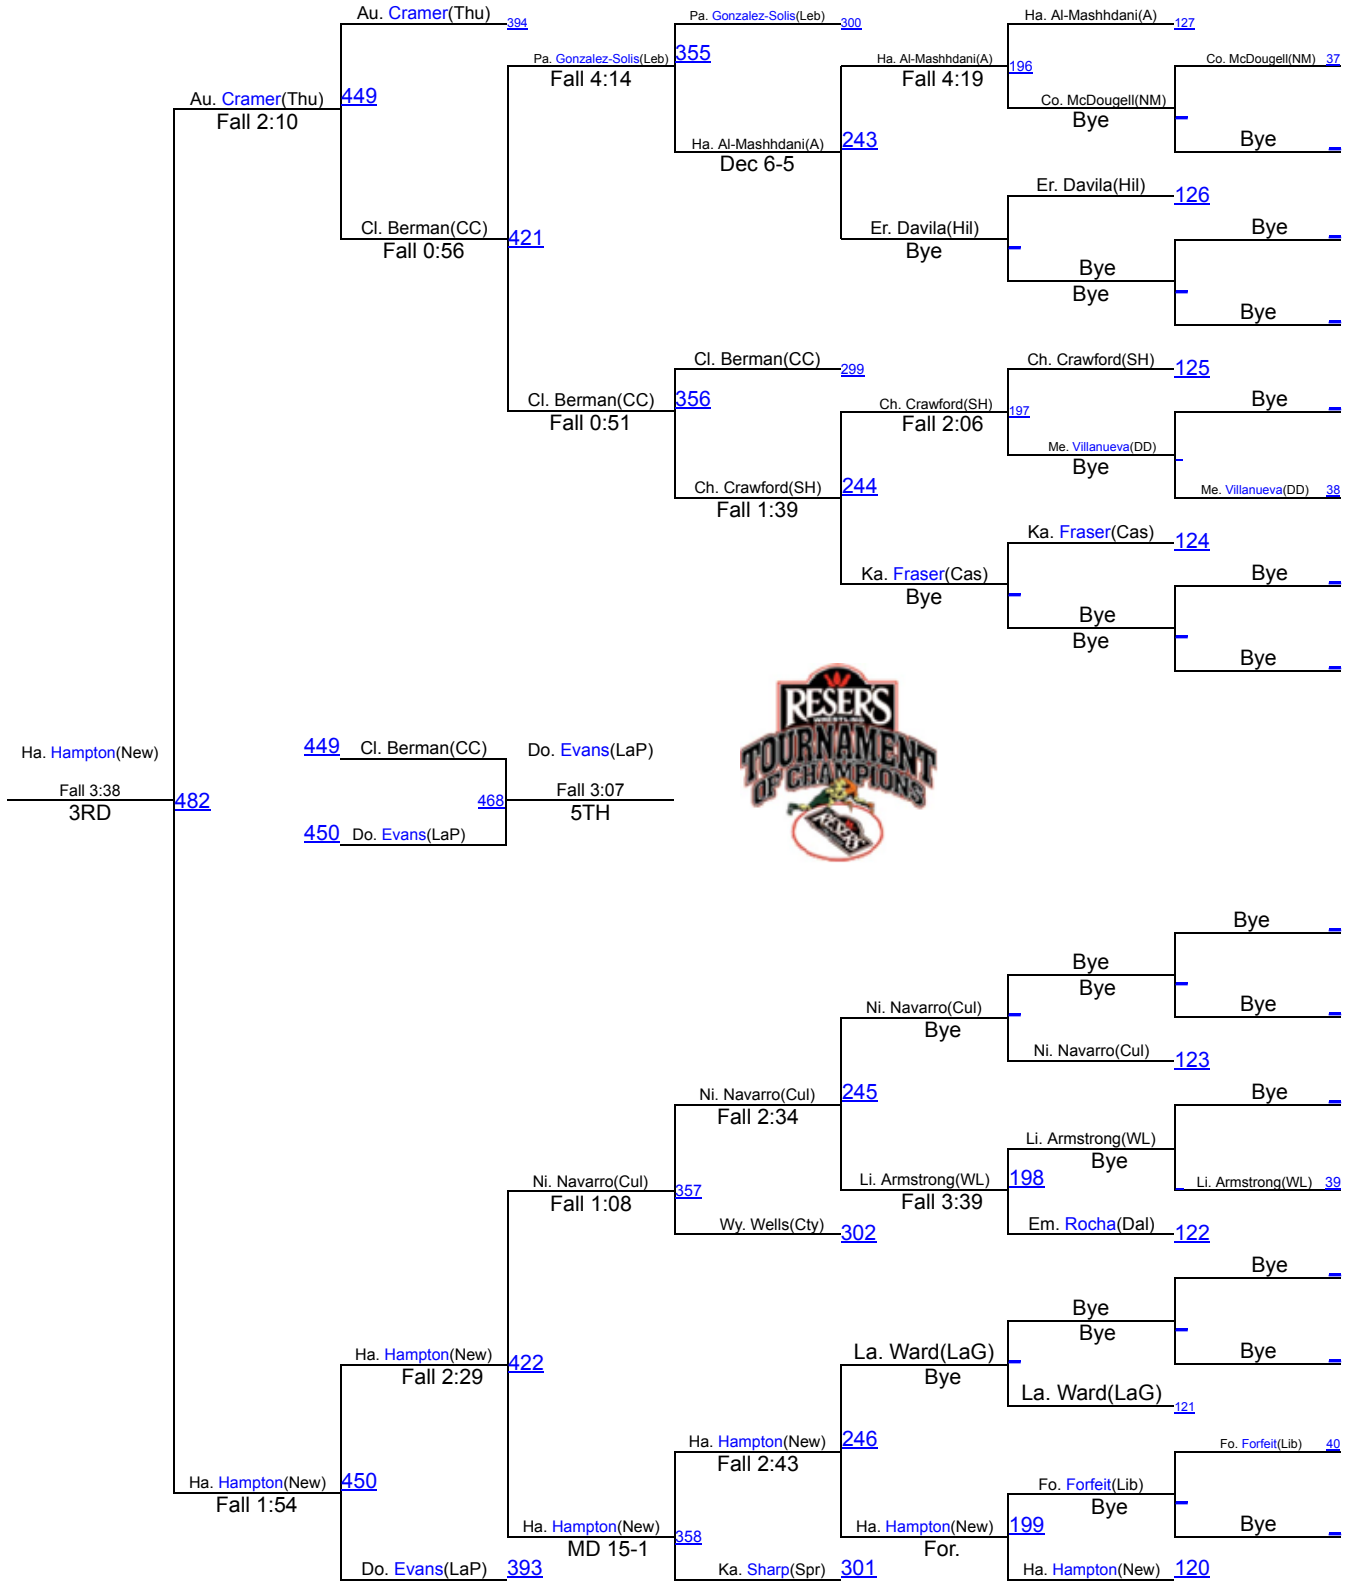

Reser's Tournament of Champions-JV 2020

132

Reser's Tournament of Champions-JV 2020

138

Reser's Tournament of Champions-JV 2020

145

Reser's Tournament of Champions-JV 2020

152

Reser's Tournament of Champions-JV 2020

160

Reser's Tournament of Champions-JV 2020

170

Reser's Tournament of Champions-JV 2020

182

Reser's Tournament of Champions-JV 2020

195