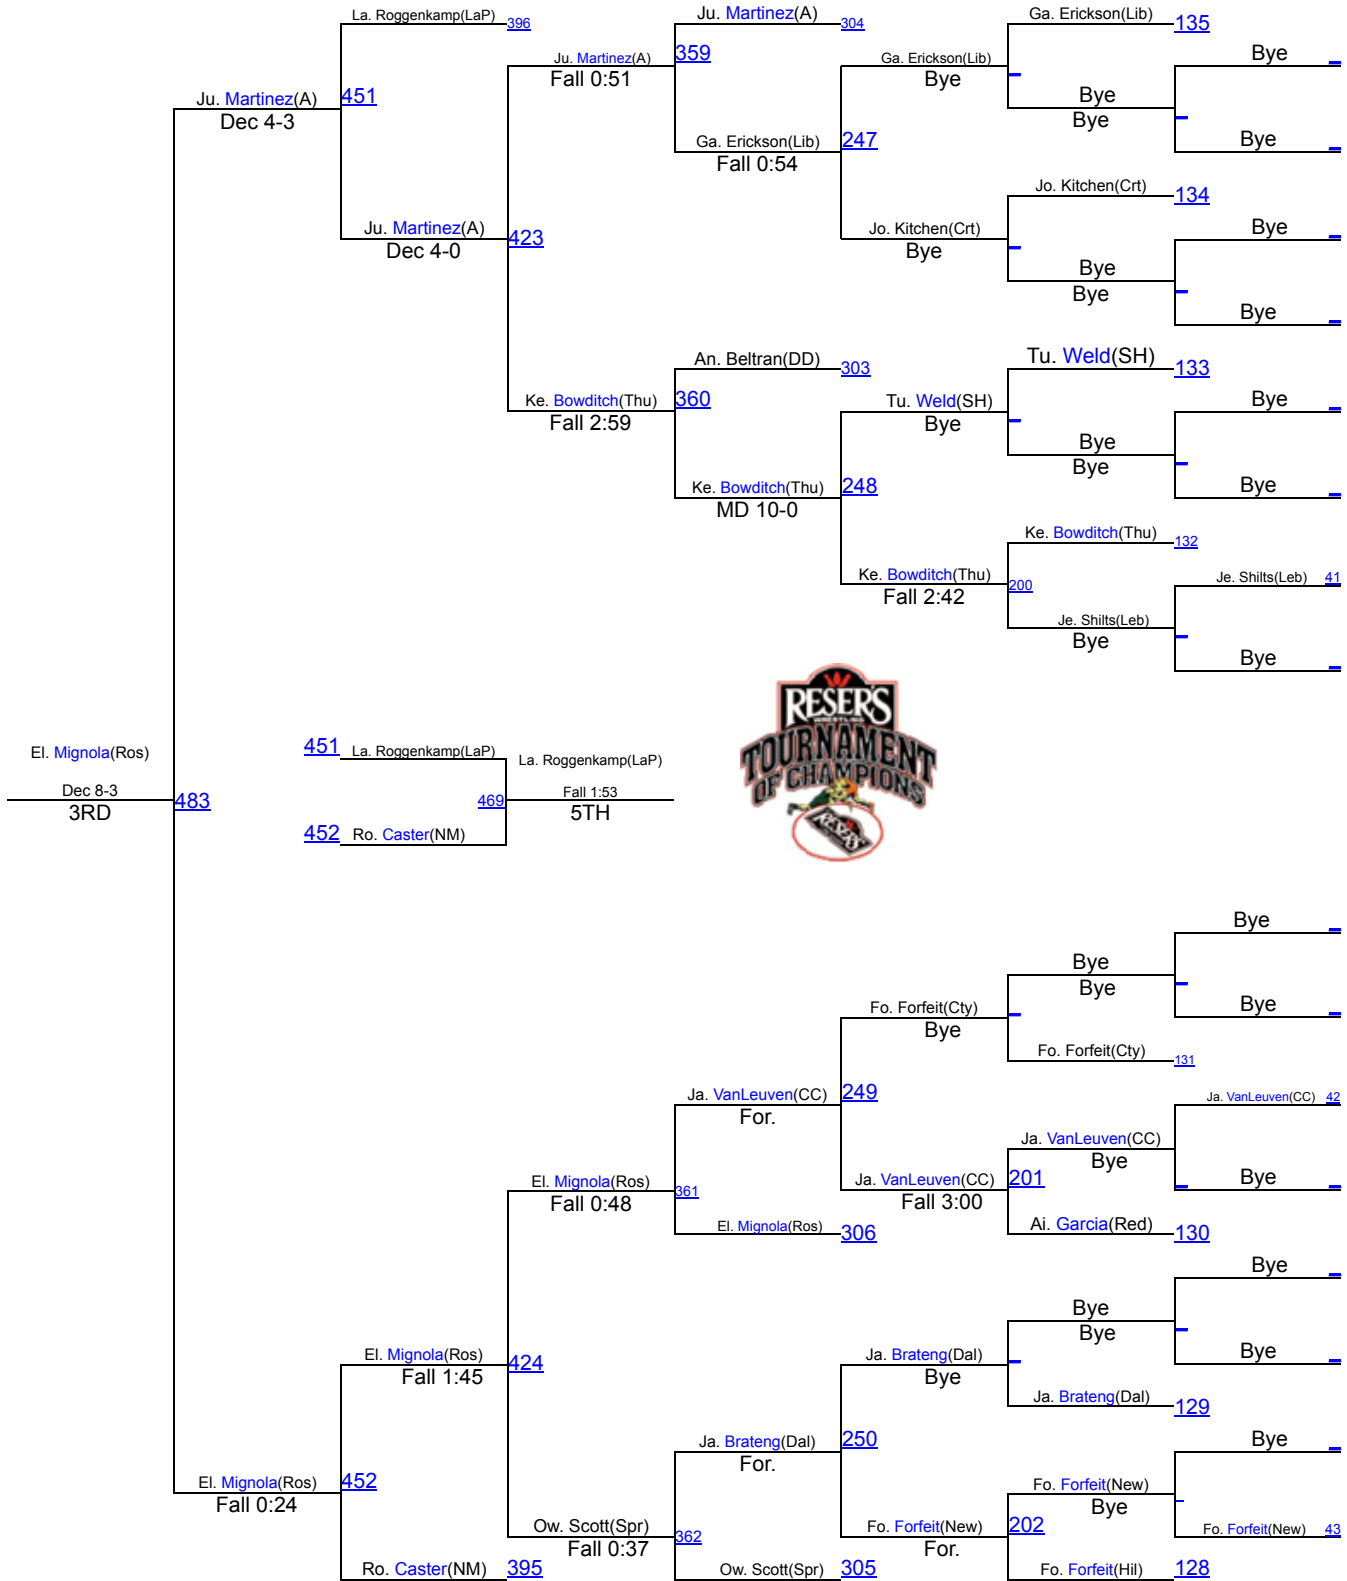

Reser's Tournament of Champions-JV 2020

132

Reser's Tournament of Champions-JV 2020

138

Reser's Tournament of Champions-JV 2020

145

Reser's Tournament of Champions-JV 2020

152

Reser's Tournament of Champions-JV 2020

160

Reser's Tournament of Champions-JV 2020

170

Reser's Tournament of Champions-JV 2020

182

Reser's Tournament of Champions-JV 2020

195