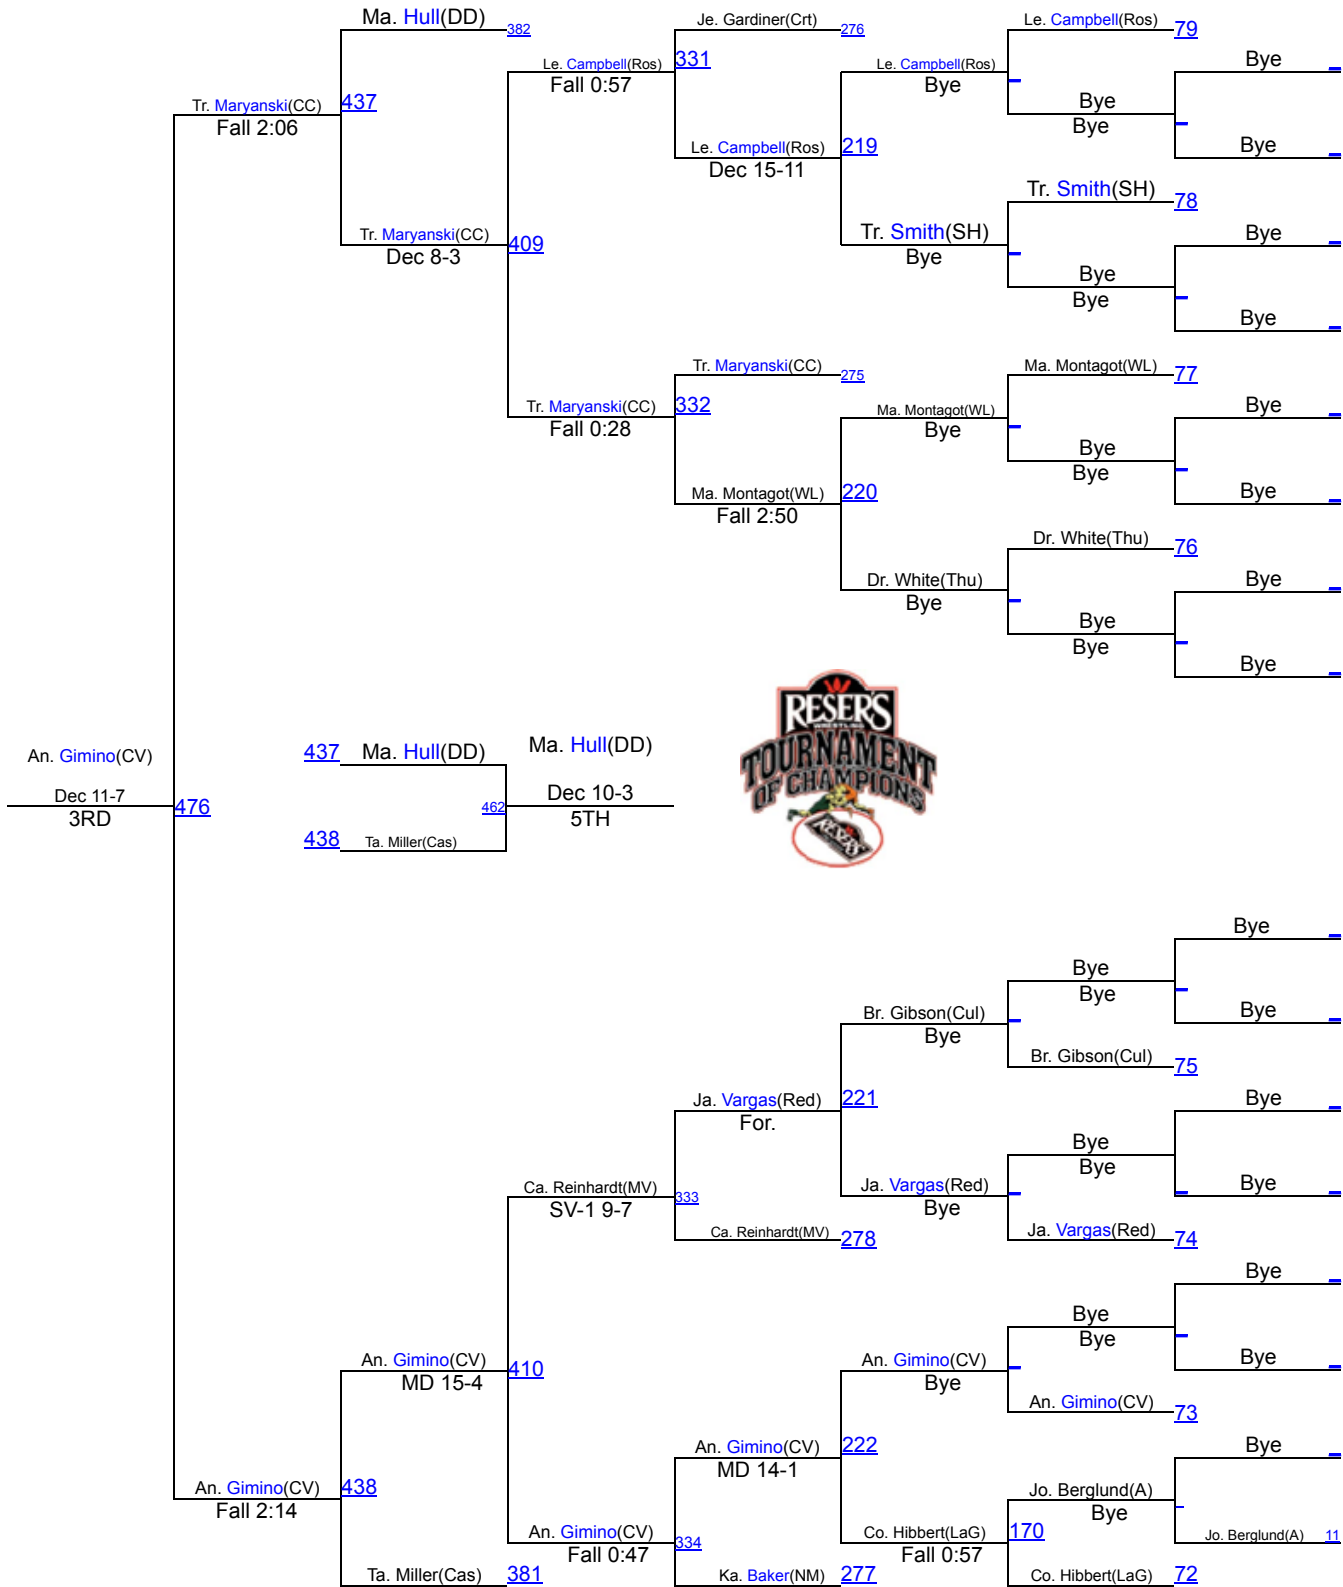

Reser's Tournament of Champions-JV 2020

106

Reser's Tournament of Champions-JV 2020

113

Reser's Tournament of Champions-JV 2020

120

Reser's Tournament of Champions-JV 2020

126

Reser's Tournament of Champions-JV 2020

132

Reser's Tournament of Champions-JV 2020

138

Reser's Tournament of Champions-JV 2020

145

Reser's Tournament of Champions-JV 2020

152