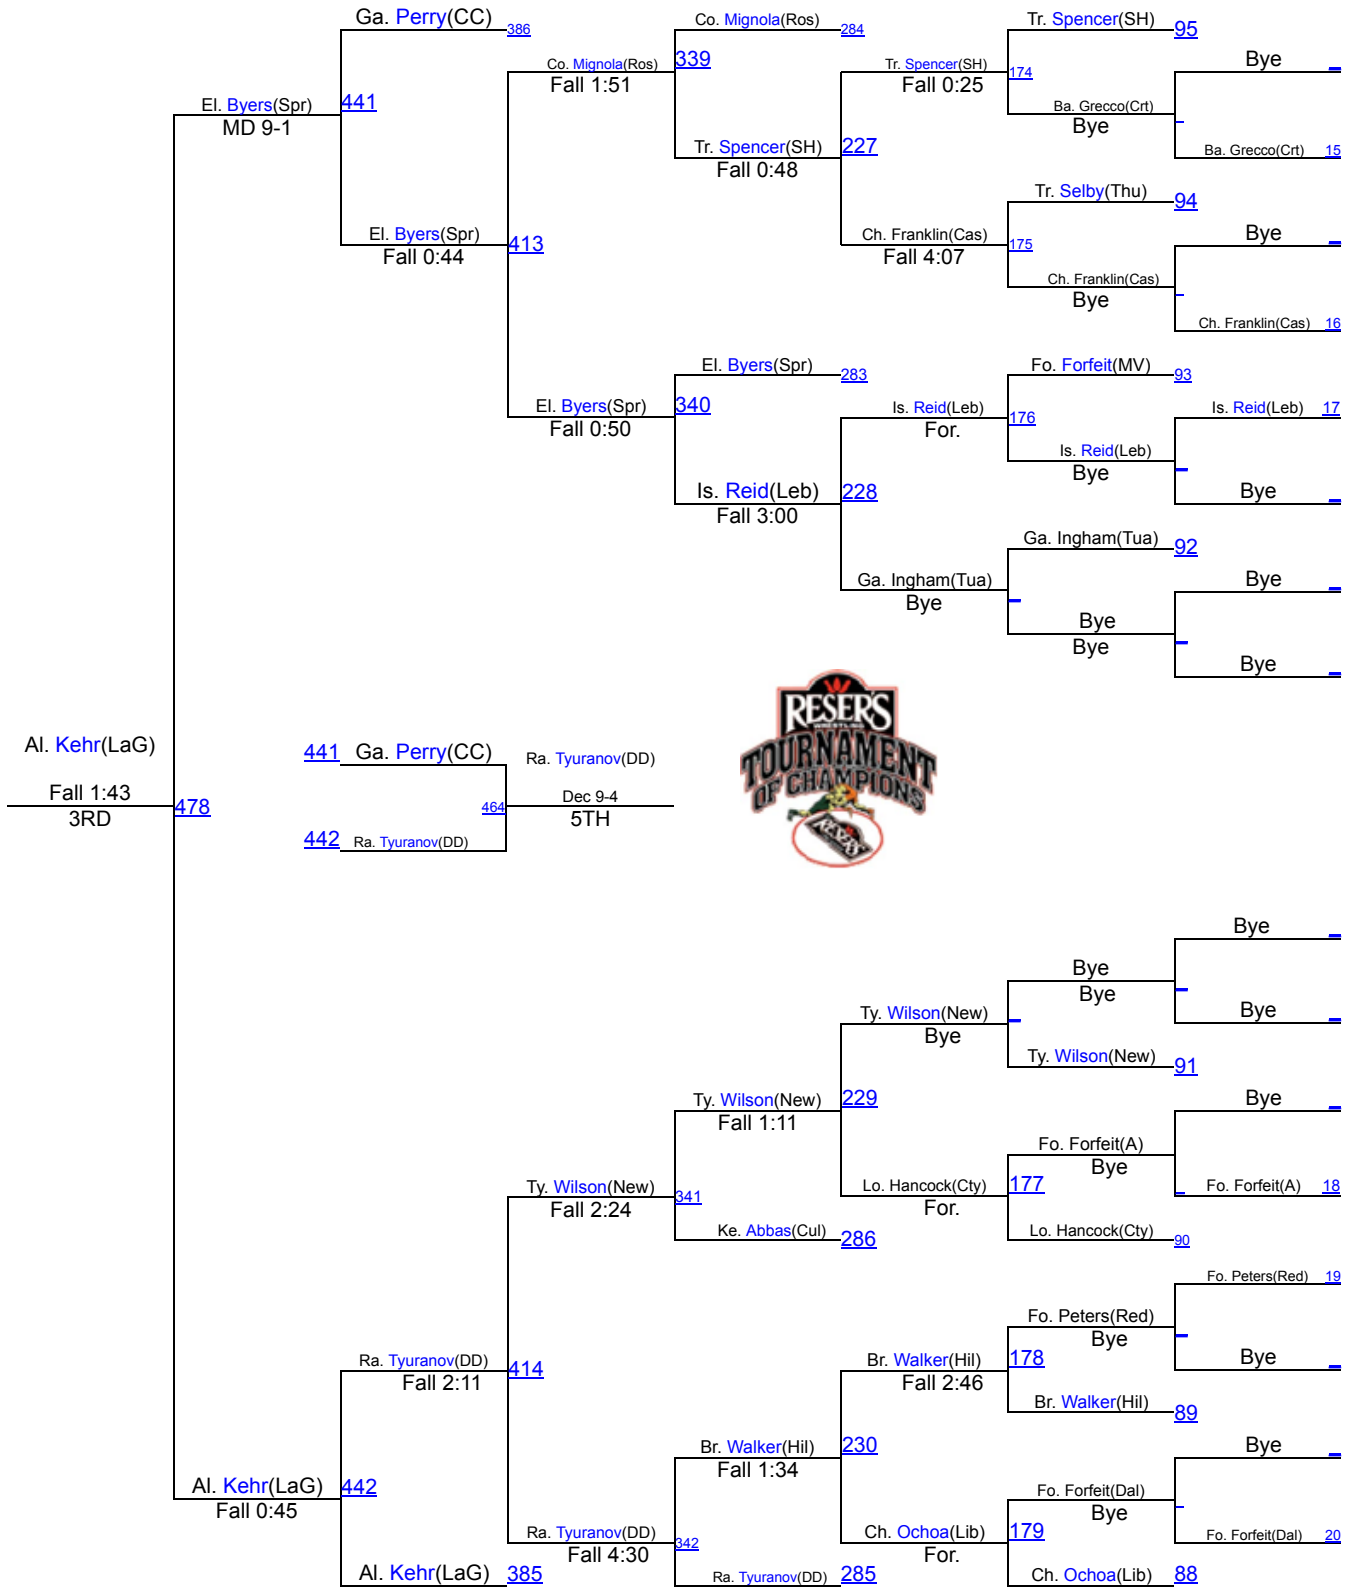

Reser's Tournament of Champions-JV 2020

132

Reser's Tournament of Champions-JV 2020

138

Reser's Tournament of Champions-JV 2020

145

Reser's Tournament of Champions-JV 2020

152

Reser's Tournament of Champions-JV 2020

160

Reser's Tournament of Champions-JV 2020

170

Reser's Tournament of Champions-JV 2020

182

Reser's Tournament of Champions-JV 2020

195