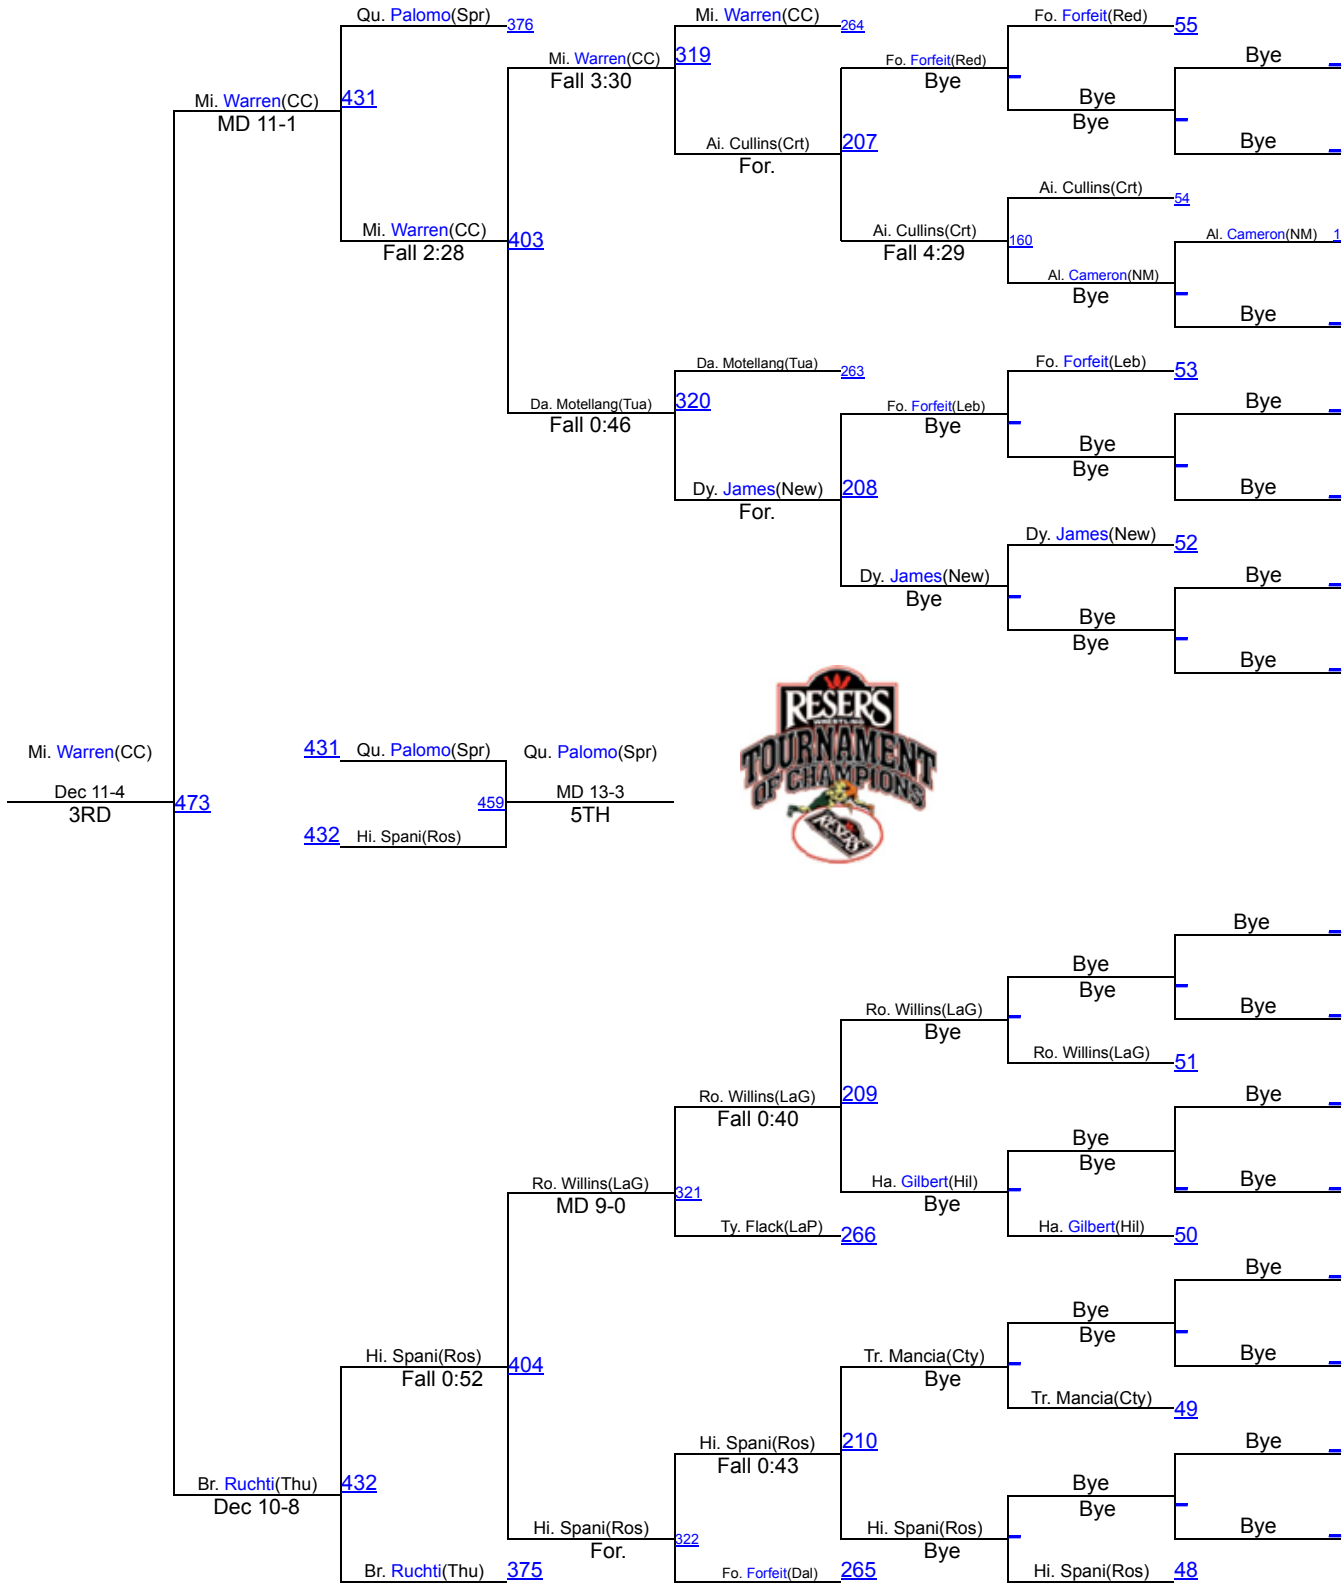

Reser's Tournament of Champions-JV 2020

106

Reser's Tournament of Champions-JV 2020

113

Reser's Tournament of Champions-JV 2020

120

Reser's Tournament of Champions-JV 2020

126

Reser's Tournament of Champions-JV 2020

132

Reser's Tournament of Champions-JV 2020

138

Reser's Tournament of Champions-JV 2020

145

Reser's Tournament of Champions-JV 2020

152