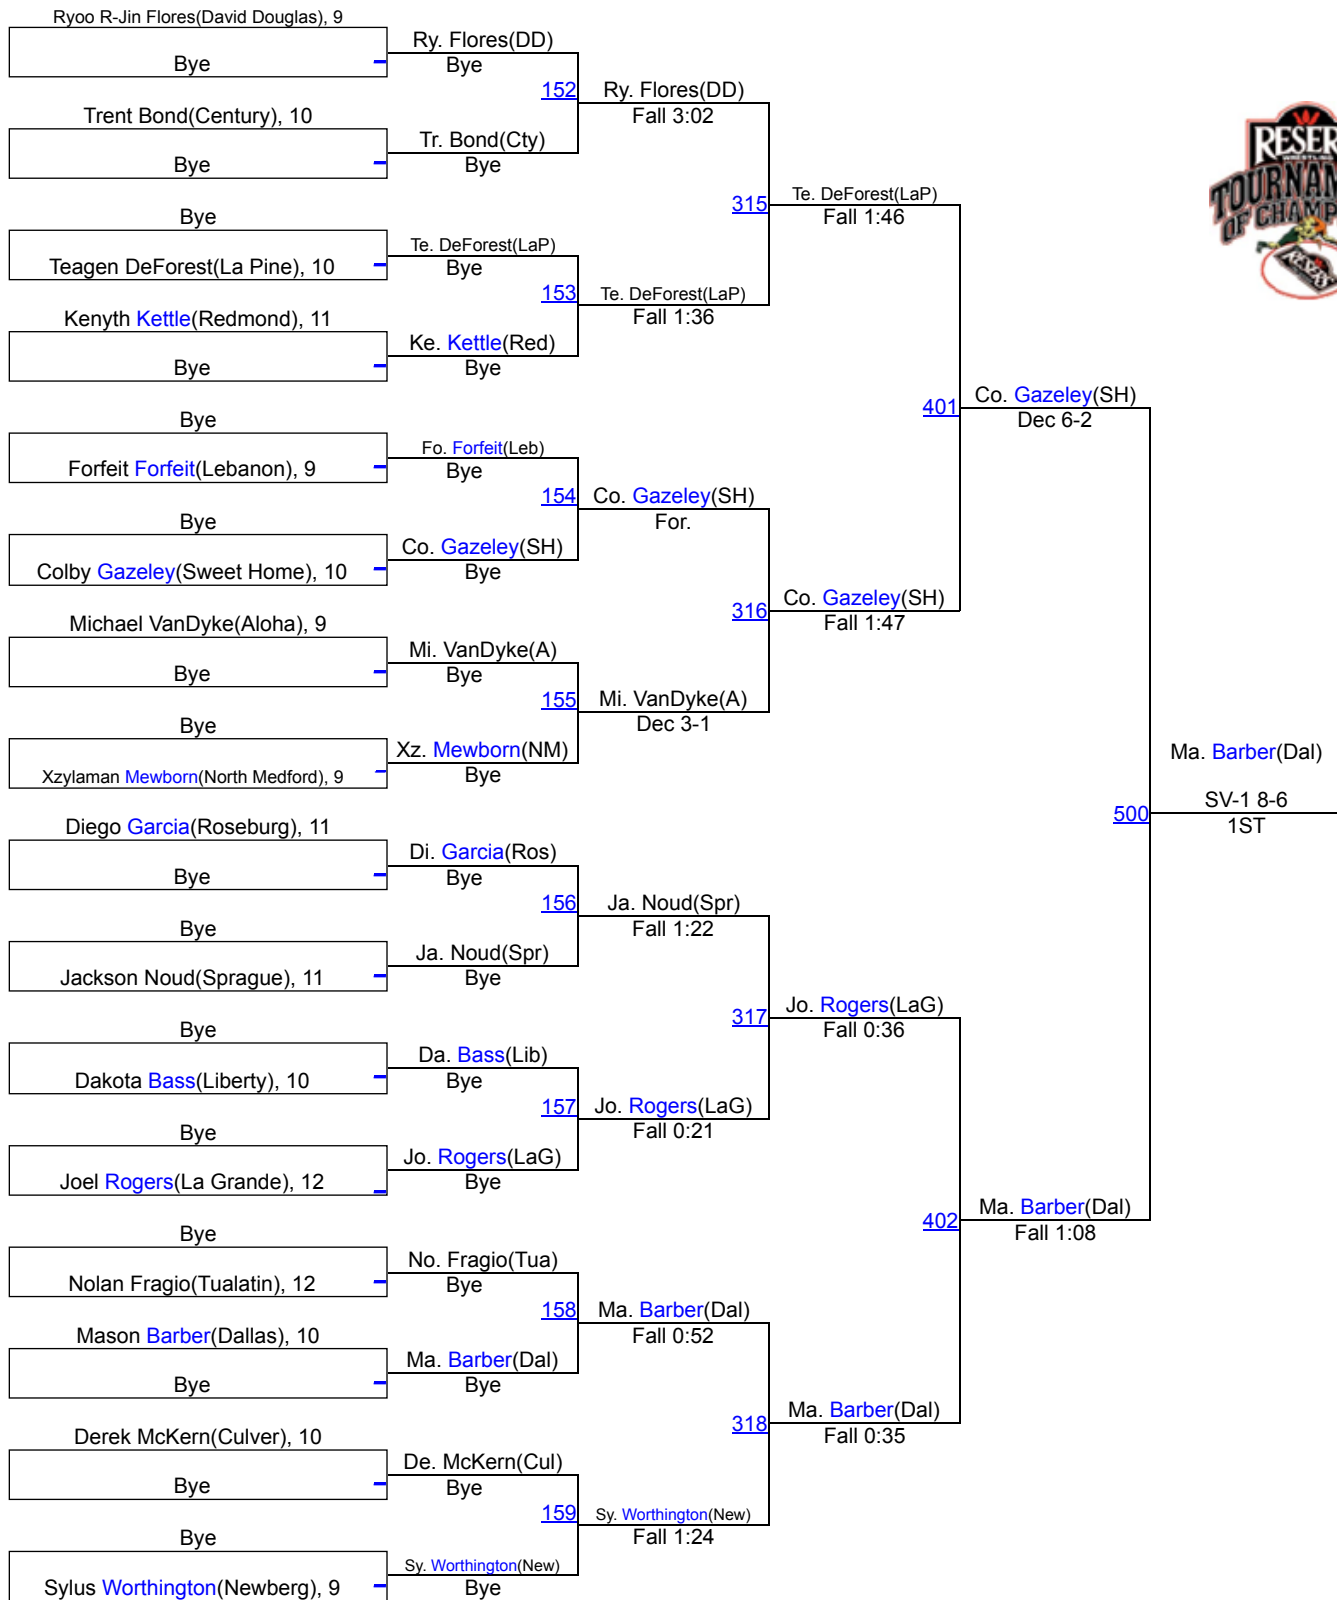

Reser's Tournament of Champions-JV 2020

220

Reser's Tournament of Champions-JV 2020

285

Team Scores

Printed on 02/02/2020 01:22 p.m.

Team Scores		
1	Roseburg	220.0
2	Crook County	200.0
3	Newberg	188.0
4	Crescent Valley	177.5
5	La Pine	142.5
6	David Douglas	140.0
7	Sweet Home	114.5
8	Sprague	113.0
8	Thurston	113.0
10	Dallas	101.0
11	Tualatin	100.5
12	La Grande	100.0
13	Crater	92.0
14	Cascade	84.0
15	Mountain View	83.5
16	Aloha	59.0
16	North Medford	59.0
18	Redmond	56.0
19	Hillsboro	47.0
20	Century	46.0
21	West Linn	40.0
22	Culver	38.0
23	Liberty	37.5
24	Lebanon	24.5