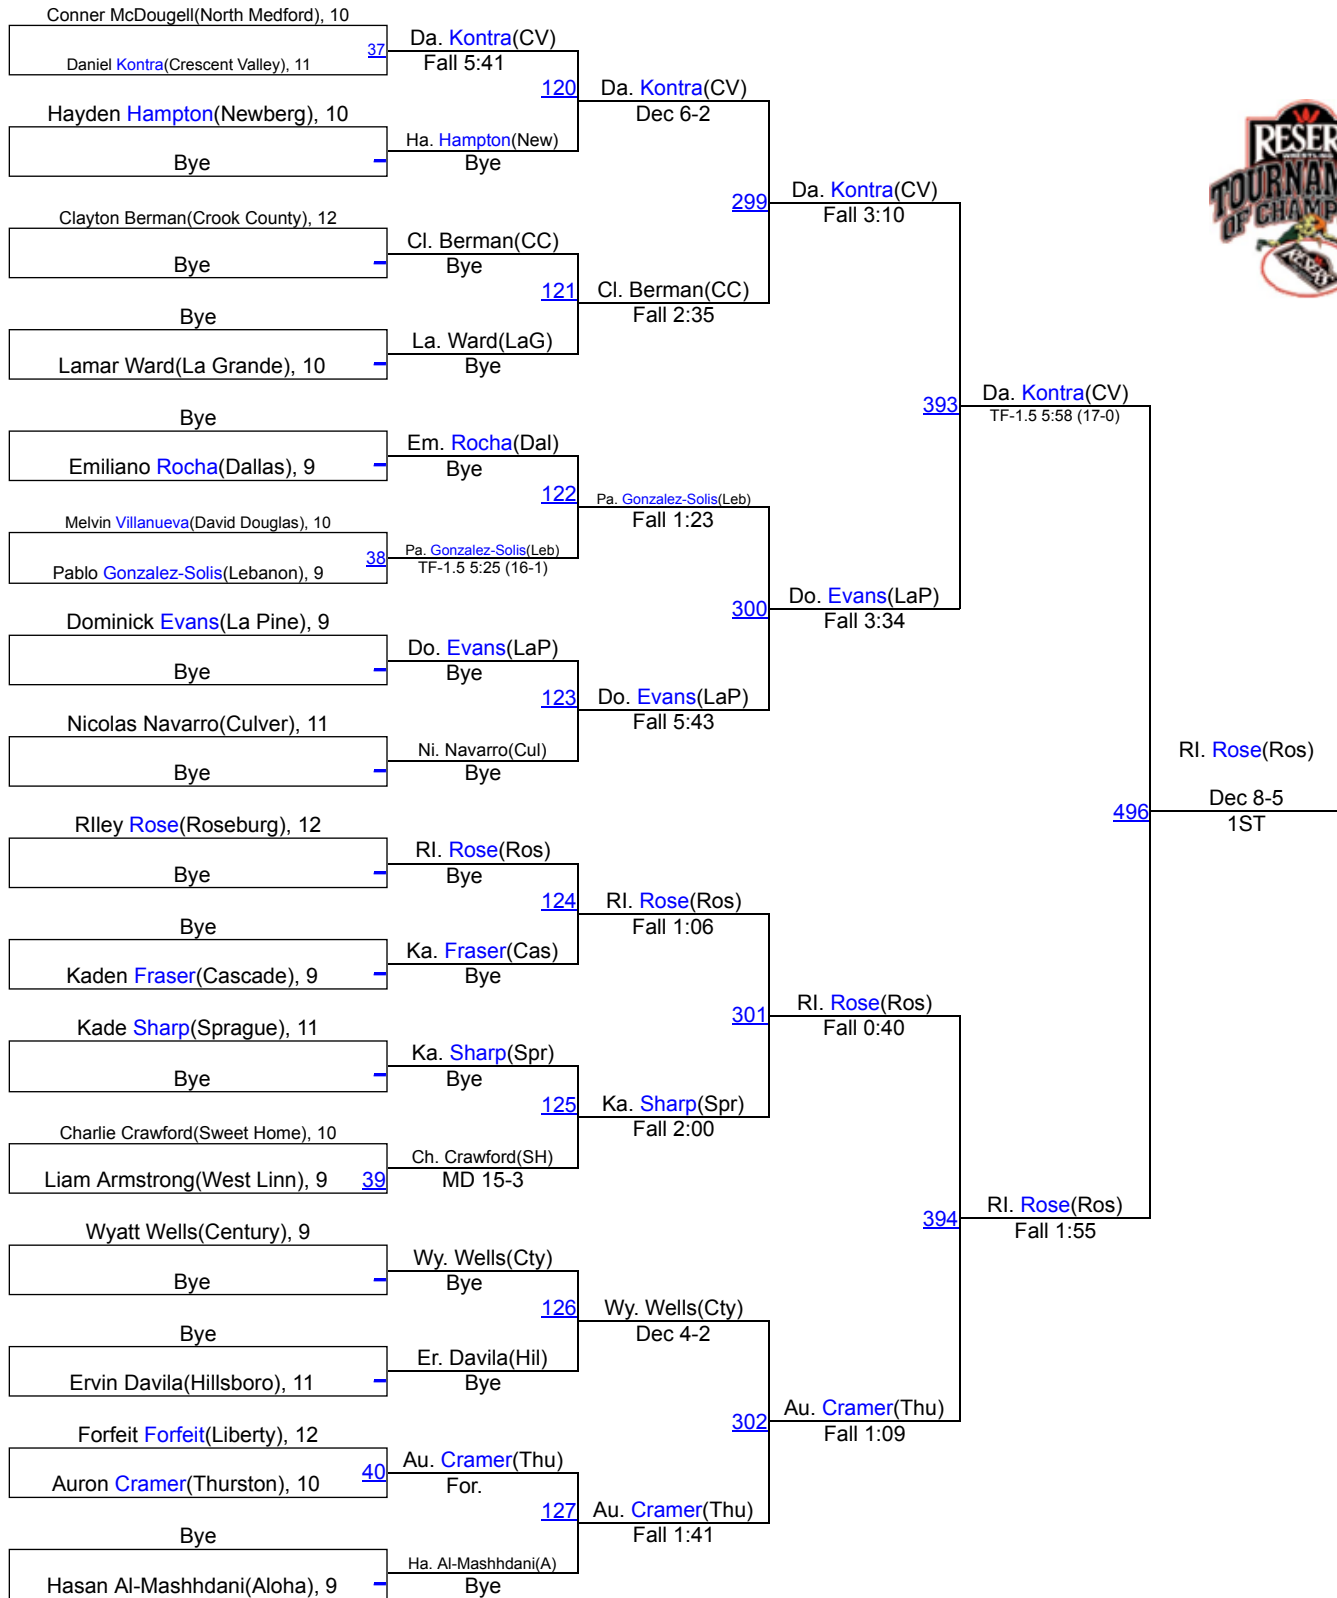

Reser's Tournament of Champions-JV 2020

160

Reser's Tournament of Champions-JV 2020

170

Reser's Tournament of Champions-JV 2020

182

Reser's Tournament of Champions-JV 2020

195