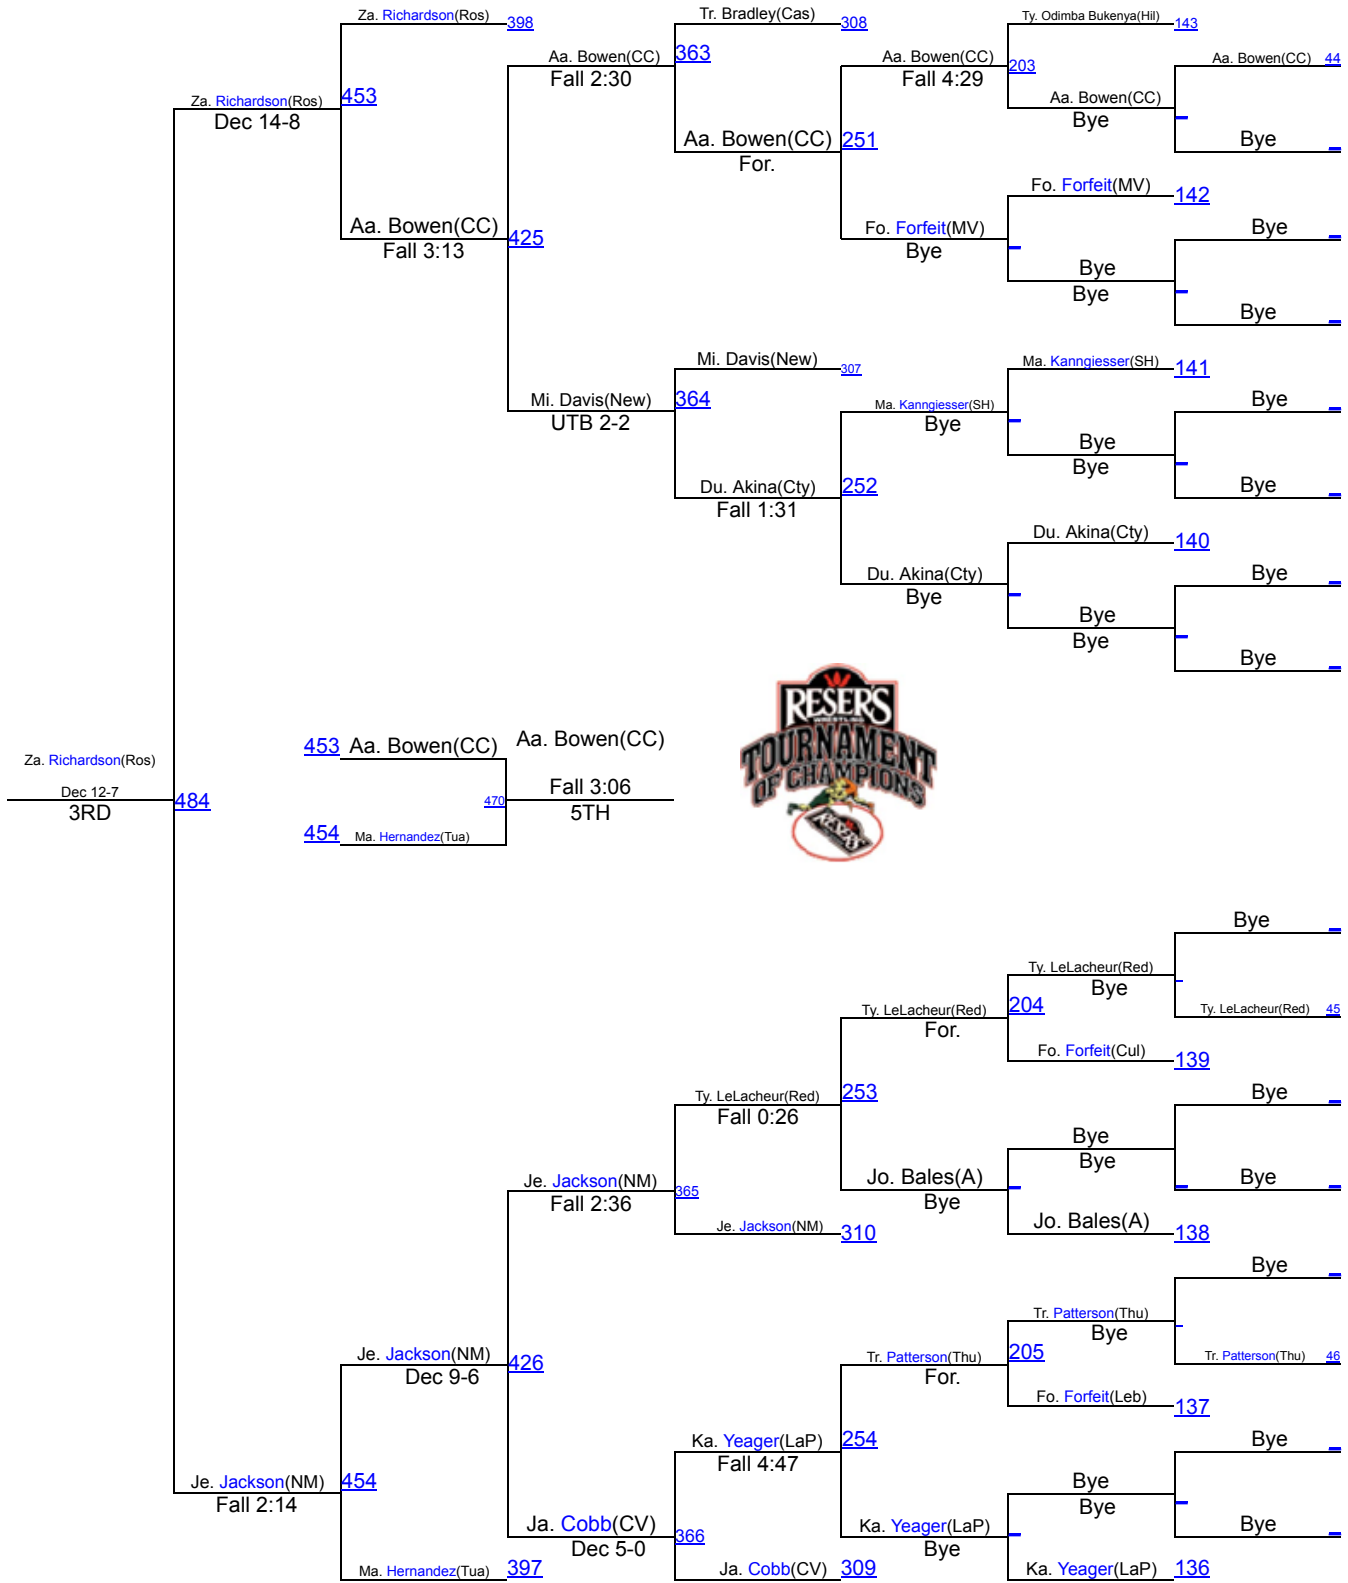

Reser's Tournament of Champions-JV 2020

132

Reser's Tournament of Champions-JV 2020

138

Reser's Tournament of Champions-JV 2020

145

Reser's Tournament of Champions-JV 2020

152

Reser's Tournament of Champions-JV 2020

160

Reser's Tournament of Champions-JV 2020

170

Reser's Tournament of Champions-JV 2020

182

Reser's Tournament of Champions-JV 2020

195