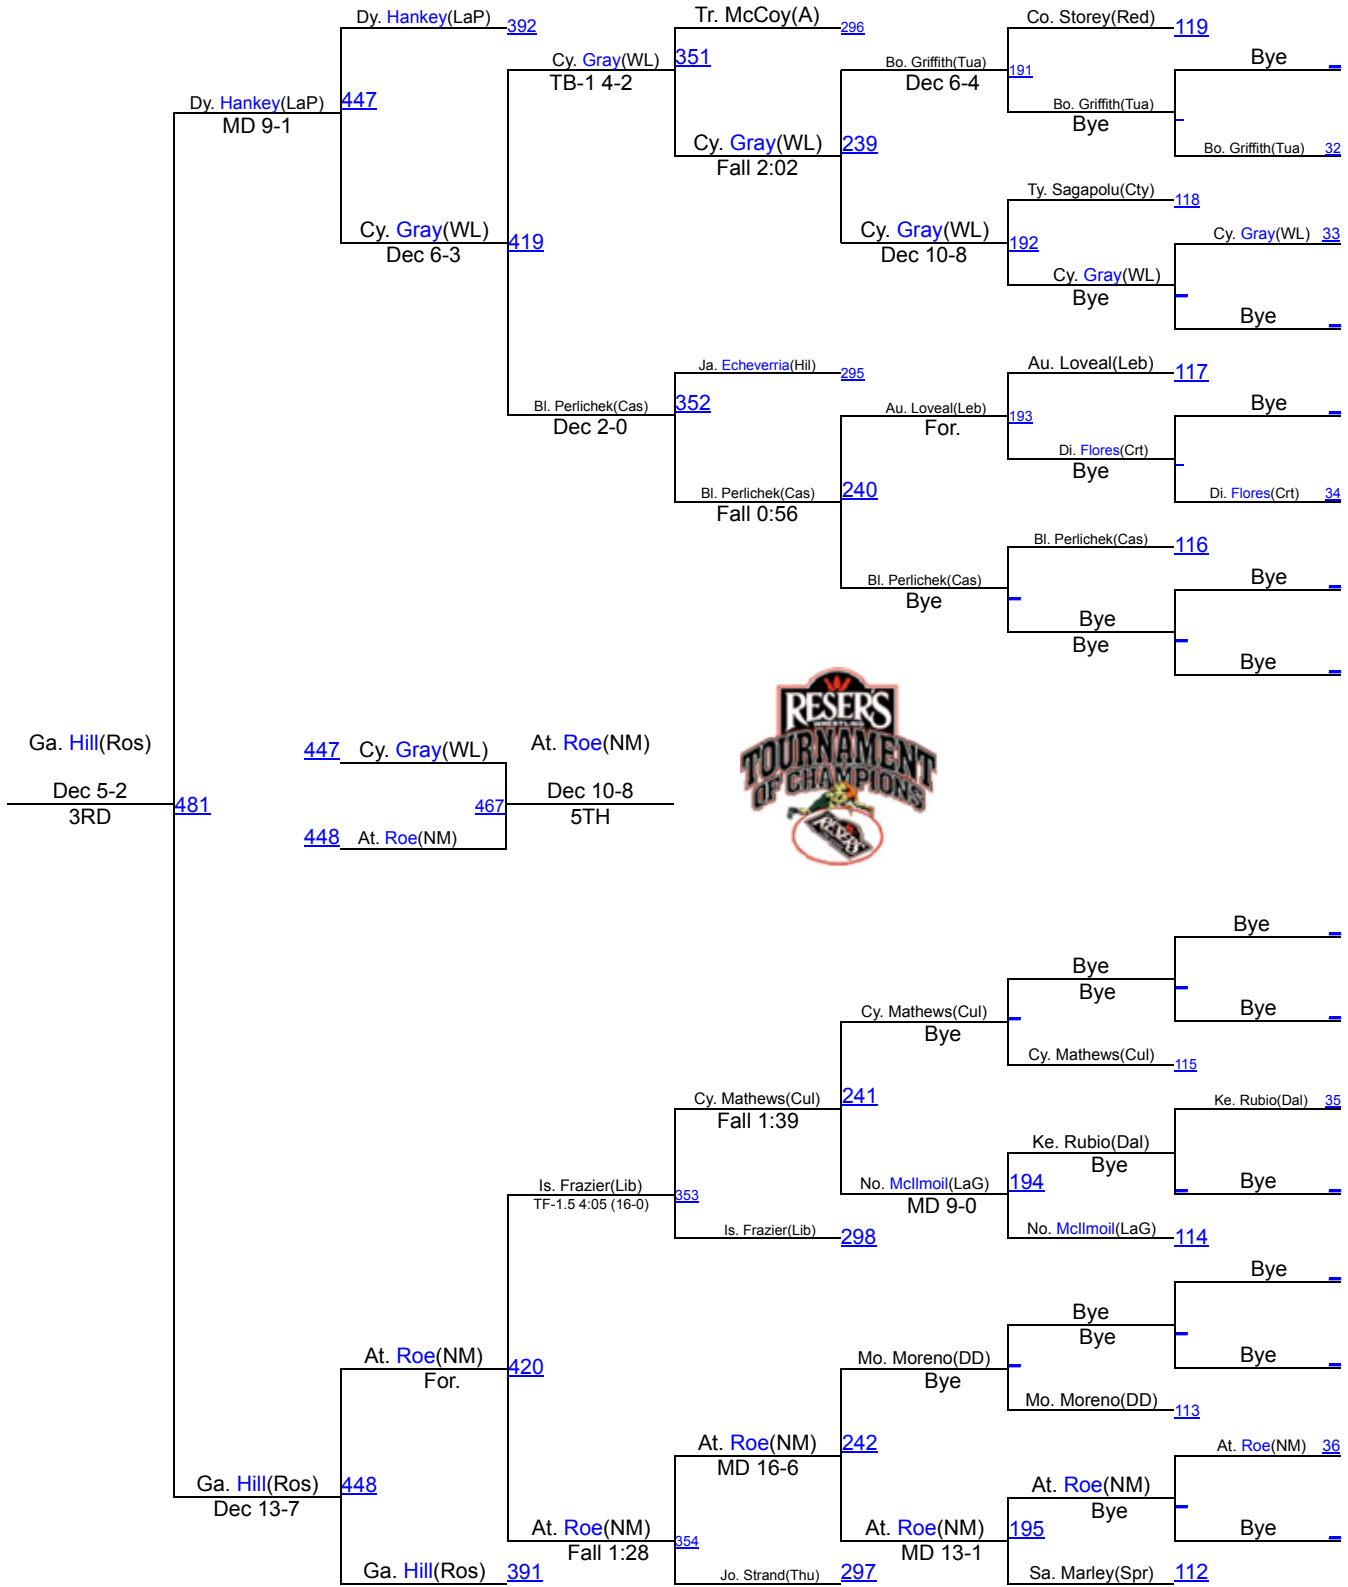

Reser's Tournament of Champions-JV 2020

132

Reser's Tournament of Champions-JV 2020

138

Reser's Tournament of Champions-JV 2020

145

Reser's Tournament of Champions-JV 2020

152

Reser's Tournament of Champions-JV 2020

160

Reser's Tournament of Champions-JV 2020

170

Reser's Tournament of Champions-JV 2020

182

Reser's Tournament of Champions-JV 2020

195