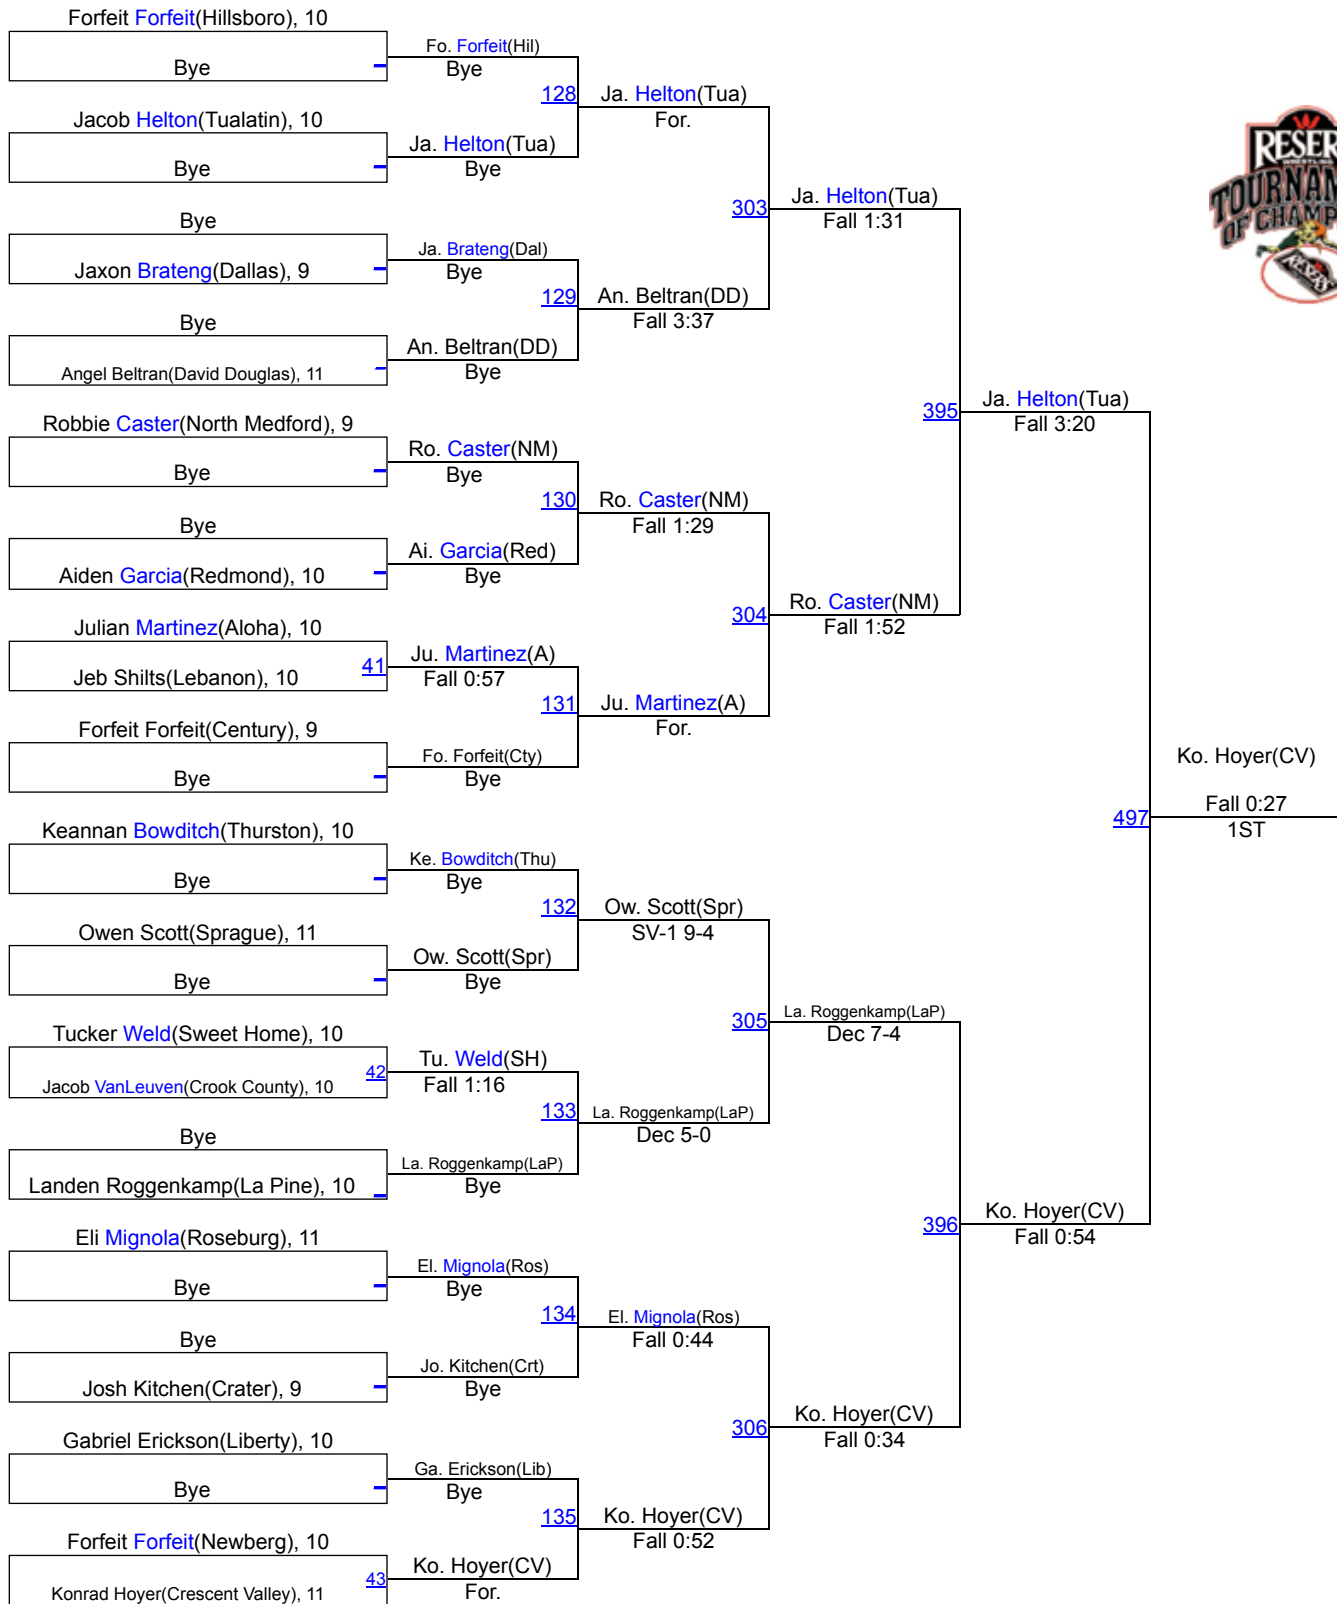

Reser's Tournament of Champions-JV 2020

160

Reser's Tournament of Champions-JV 2020

170

Reser's Tournament of Champions-JV 2020

182

Reser's Tournament of Champions-JV 2020

195