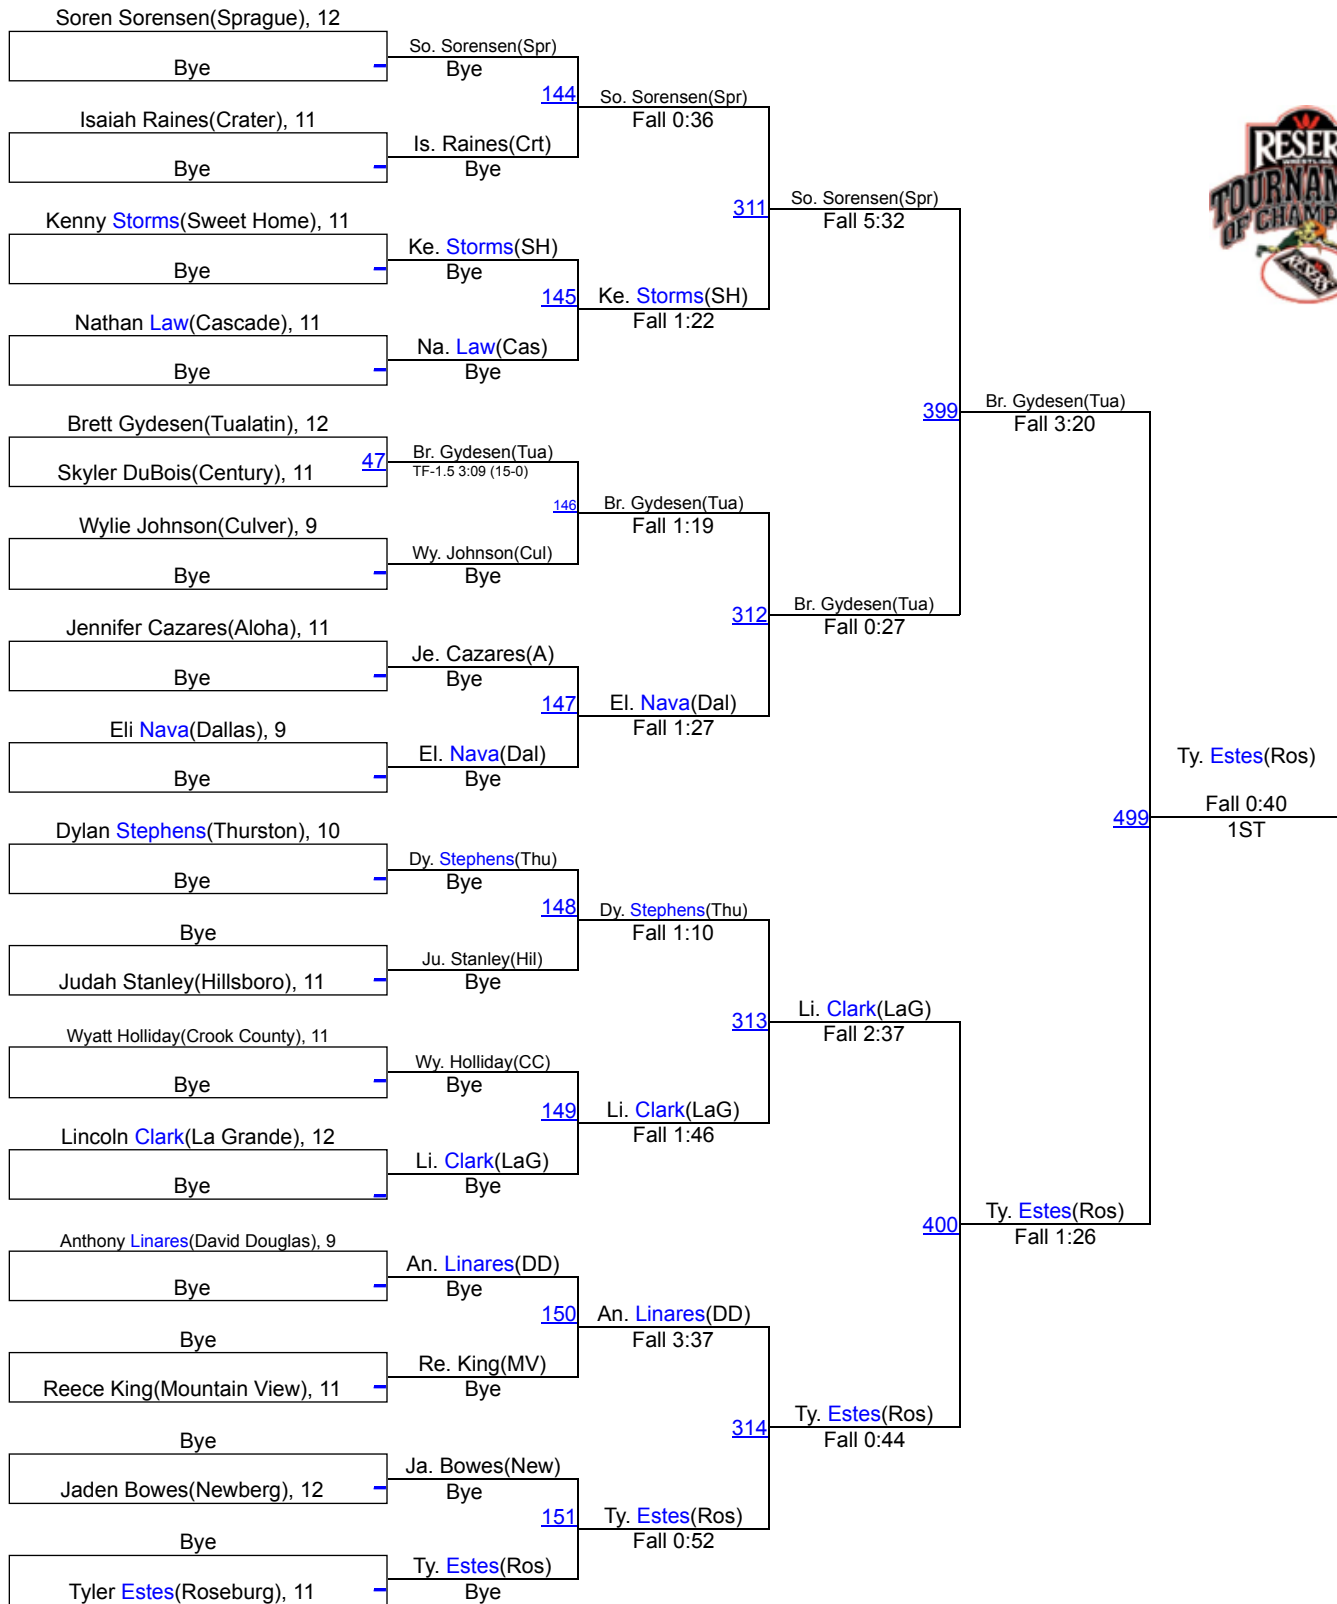

Reser's Tournament of Champions-JV 2020

220