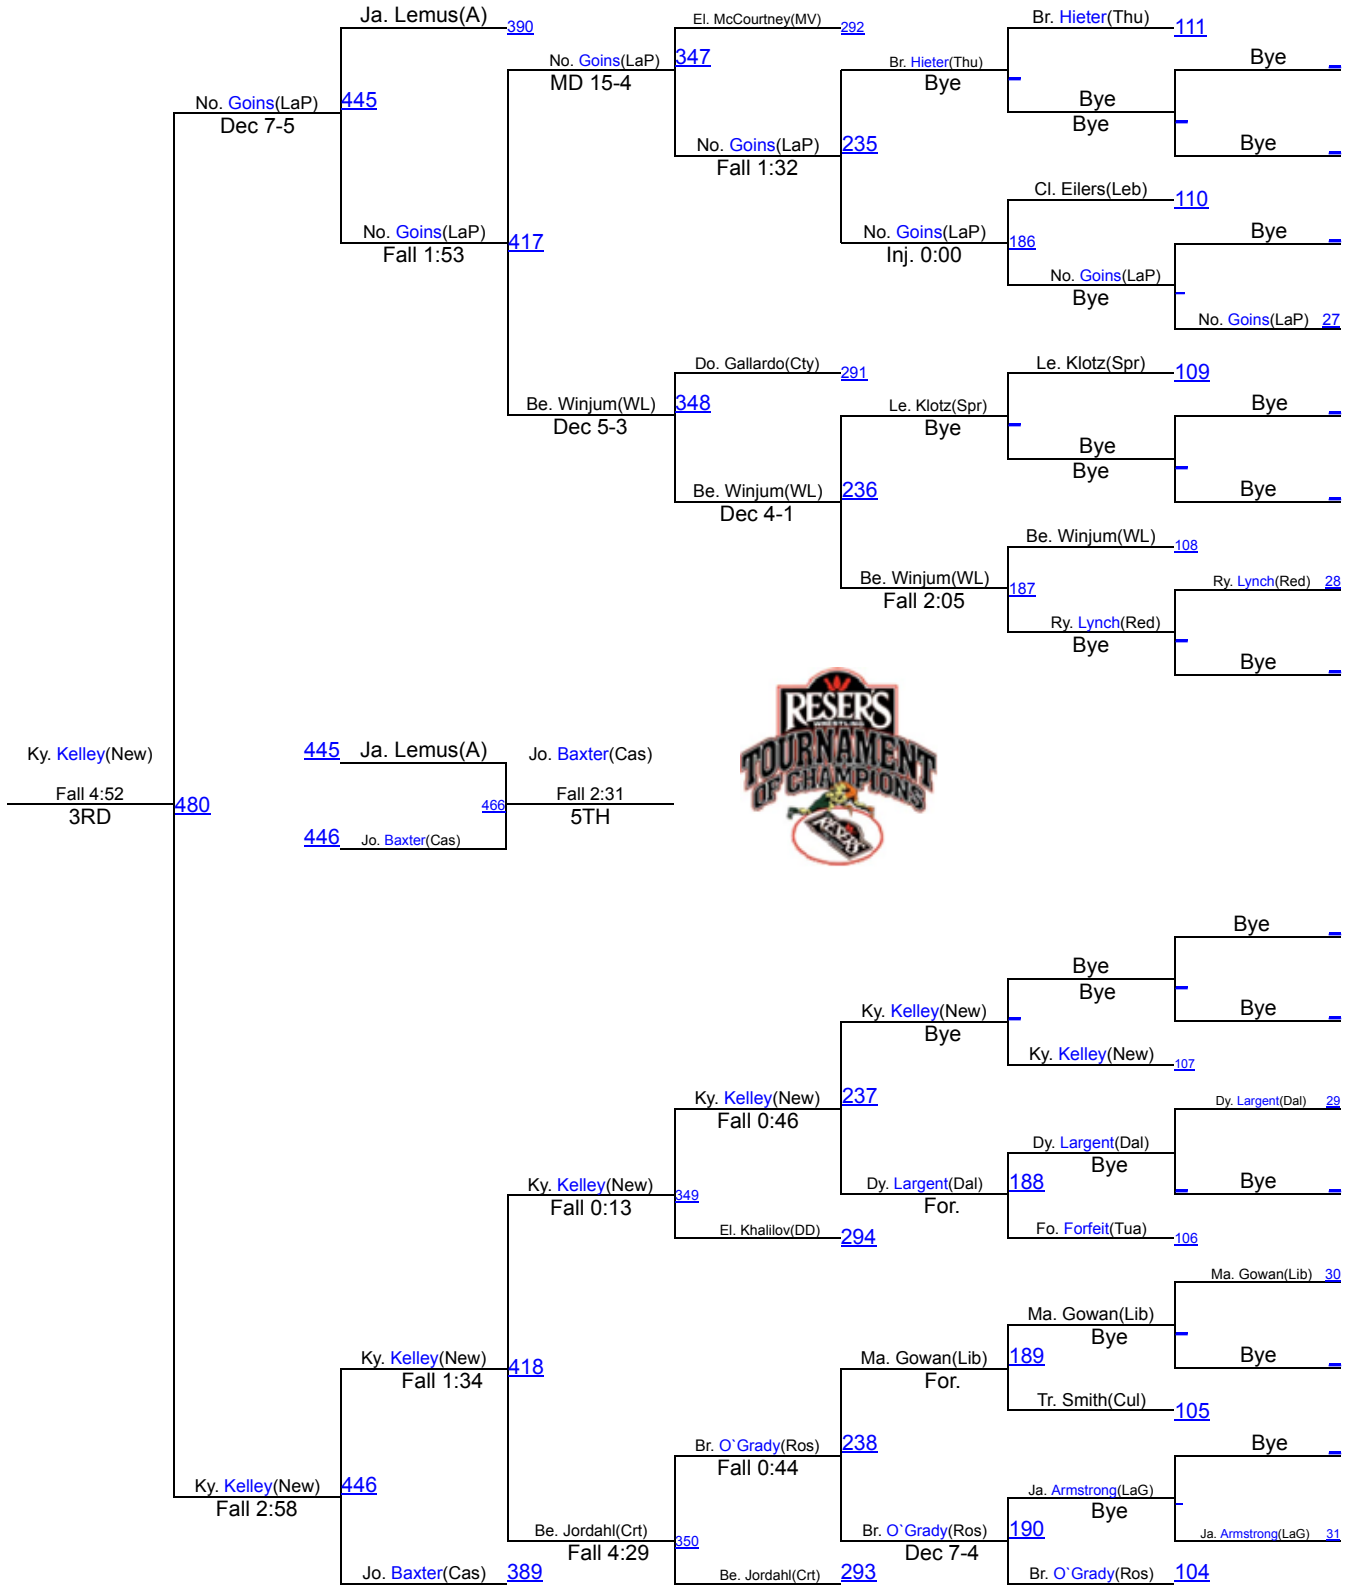

Reser's Tournament of Champions-JV 2020

132

Reser's Tournament of Champions-JV 2020

138

Reser's Tournament of Champions-JV 2020

145

Reser's Tournament of Champions-JV 2020

152

Reser's Tournament of Champions-JV 2020

160

Reser's Tournament of Champions-JV 2020

170

Reser's Tournament of Champions-JV 2020

182

Reser's Tournament of Champions-JV 2020

195