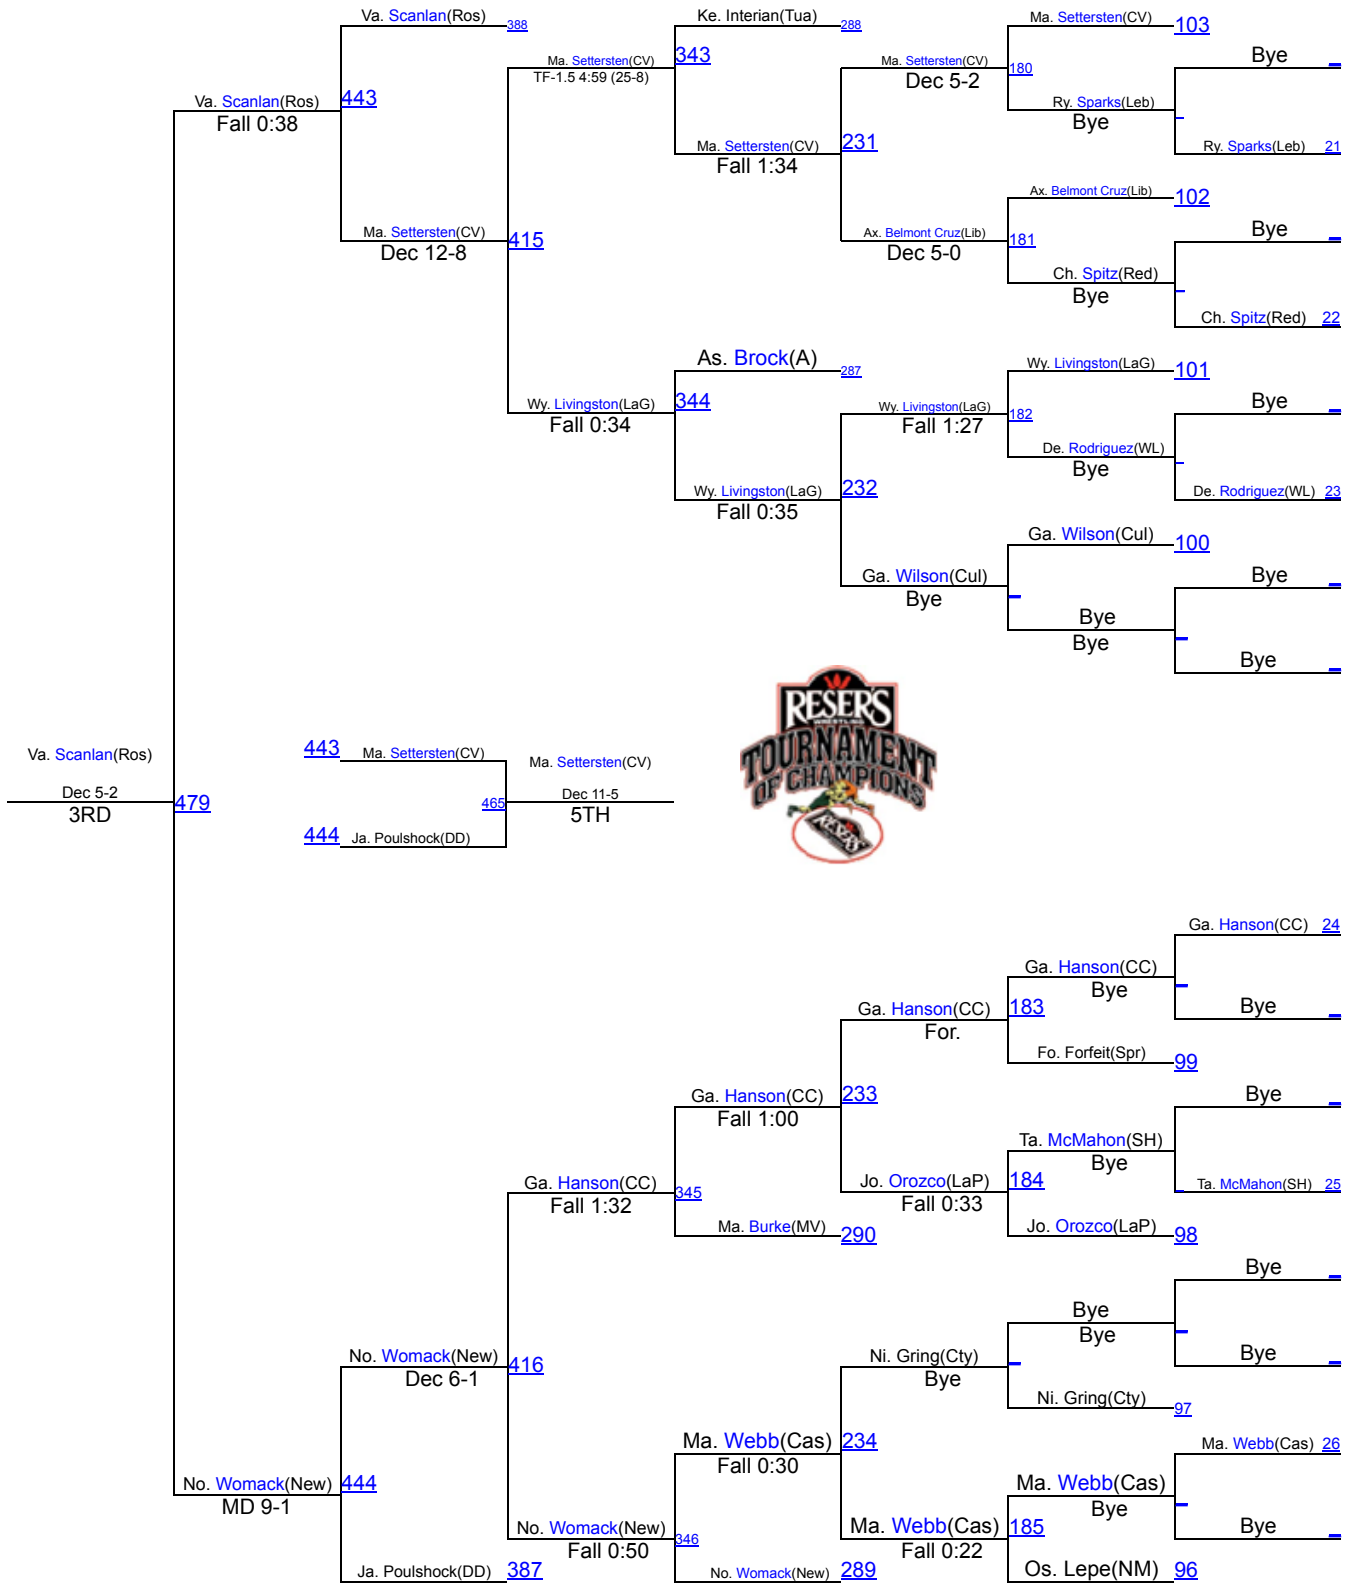

Reser's Tournament of Champions-JV 2020

132

Reser's Tournament of Champions-JV 2020

138

Reser's Tournament of Champions-JV 2020

145

Reser's Tournament of Champions-JV 2020

152

Reser's Tournament of Champions-JV 2020

160

Reser's Tournament of Champions-JV 2020

170

Reser's Tournament of Champions-JV 2020

182

Reser's Tournament of Champions-JV 2020

195