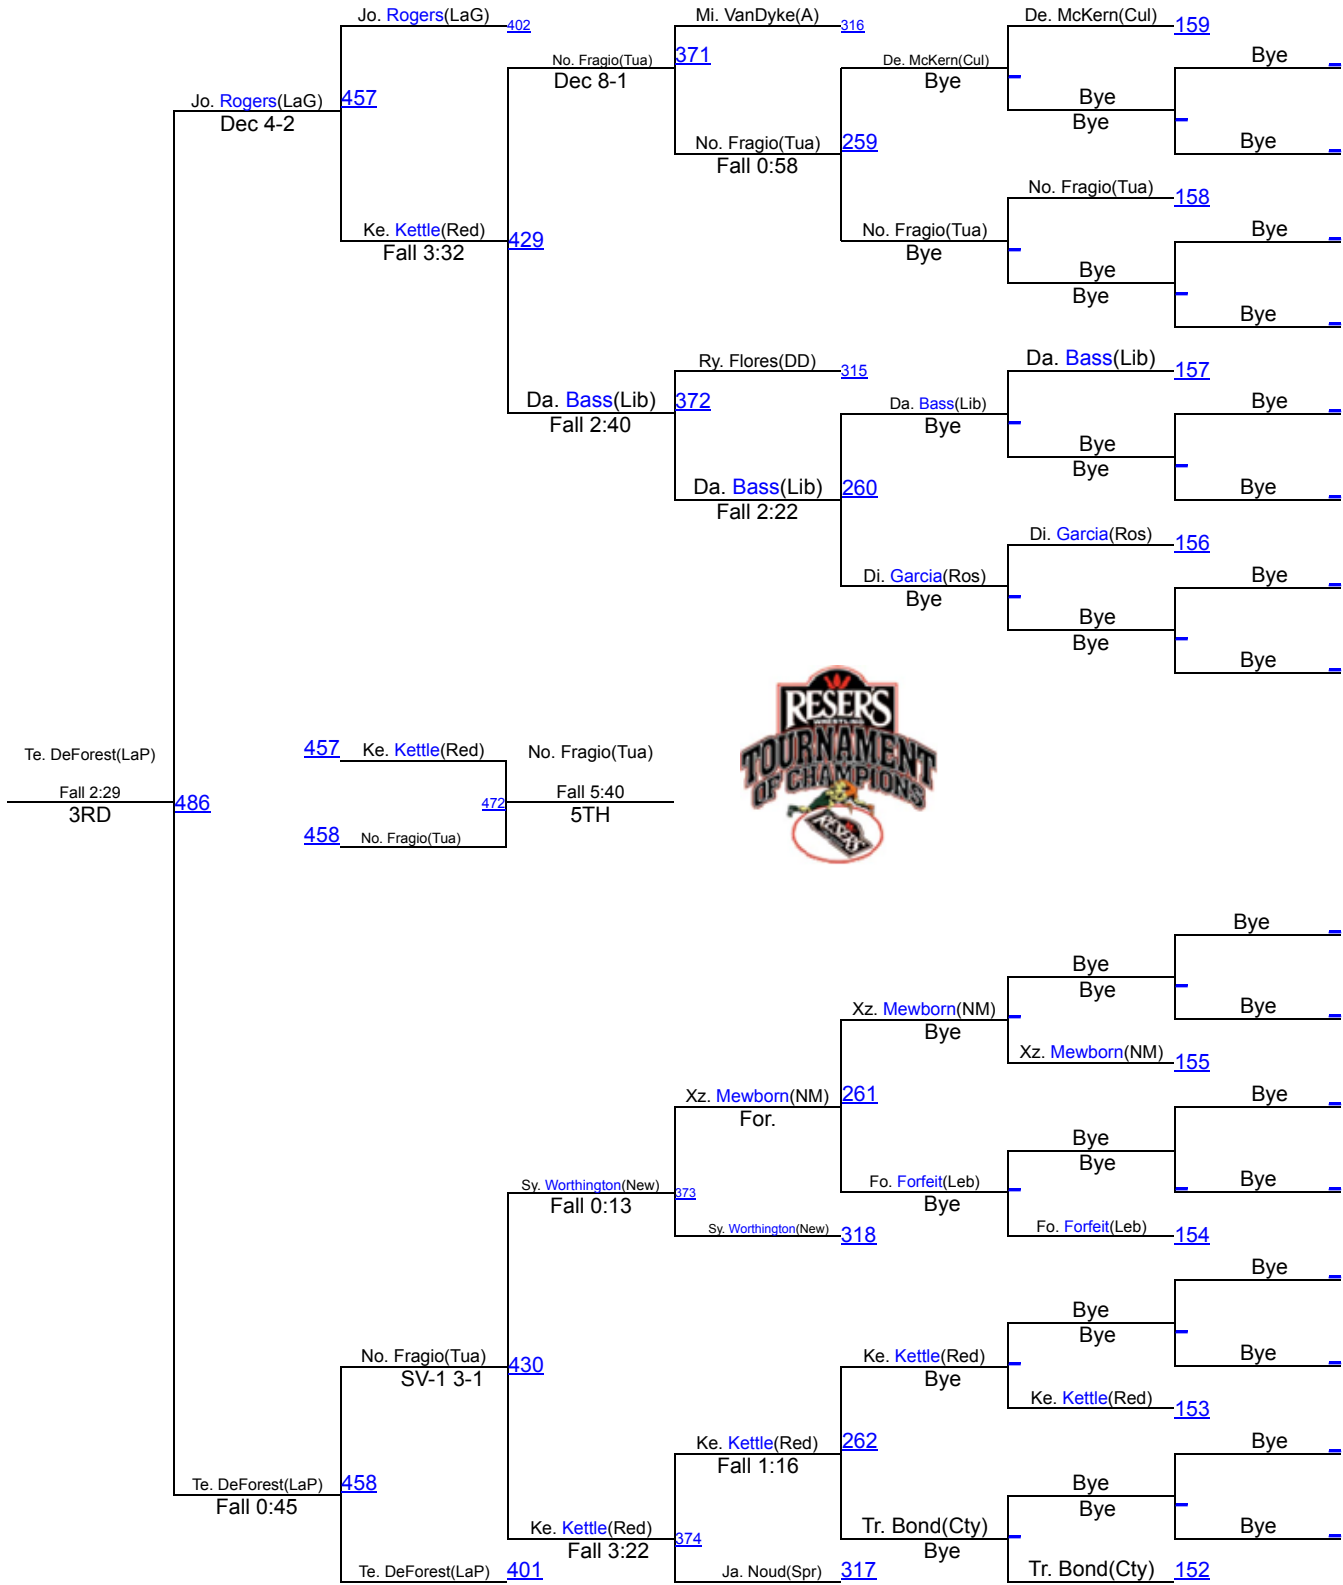

Reser's Tournament of Champions-JV 2020

106

Reser's Tournament of Champions-JV 2020

113

Reser's Tournament of Champions-JV 2020

120

Reser's Tournament of Champions-JV 2020

126

Reser's Tournament of Champions-JV 2020

132

Reser's Tournament of Champions-JV 2020

138

Reser's Tournament of Champions-JV 2020

145

Reser's Tournament of Champions-JV 2020

152

Reser's Tournament of Champions-JV 2020

160

Reser's Tournament of Champions-JV 2020

170

Reser's Tournament of Champions-JV 2020

182

Reser's Tournament of Champions-JV 2020

195

Reser's Tournament of Champions-JV 2020

220

Reser's Tournament of Champions-JV 2020

285

Team Scores

Printed on 02/02/2020 01:22 p.m.

Team Scores		
1	Roseburg	220.0
2	Crook County	200.0
3	Newberg	188.0
4	Crescent Valley	177.5
5	La Pine	142.5
6	David Douglas	140.0
7	Sweet Home	114.5
8	Sprague	113.0
8	Thurston	113.0
10	Dallas	101.0
11	Tualatin	100.5
12	La Grande	100.0
13	Crater	92.0
14	Cascade	84.0
15	Mountain View	83.5
16	Aloha	59.0
16	North Medford	59.0
18	Redmond	56.0
19	Hillsboro	47.0
20	Century	46.0
21	West Linn	40.0
22	Culver	38.0
23	Liberty	37.5
24	Lebanon	24.5