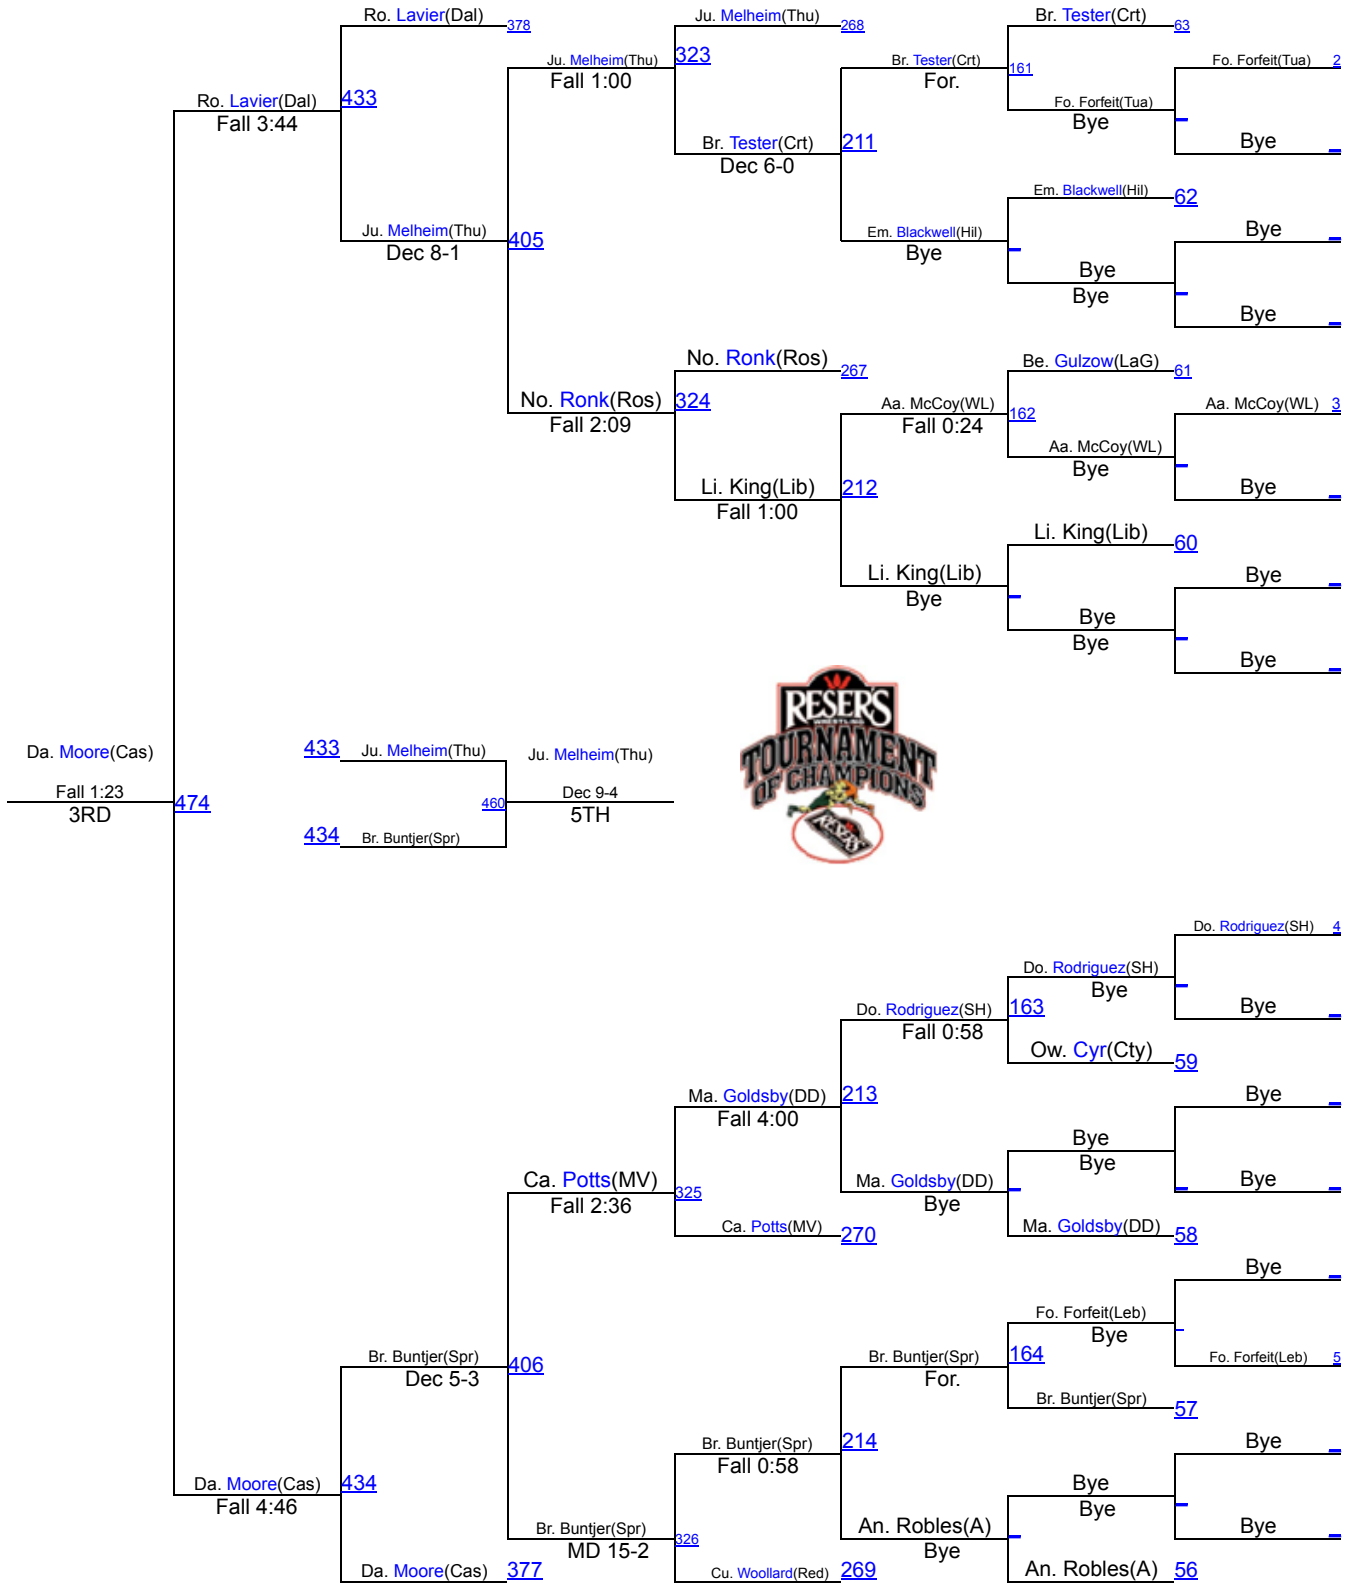

Reser's Tournament of Champions-JV 2020

106

Reser's Tournament of Champions-JV 2020

113

Reser's Tournament of Champions-JV 2020

120

Reser's Tournament of Champions-JV 2020

126