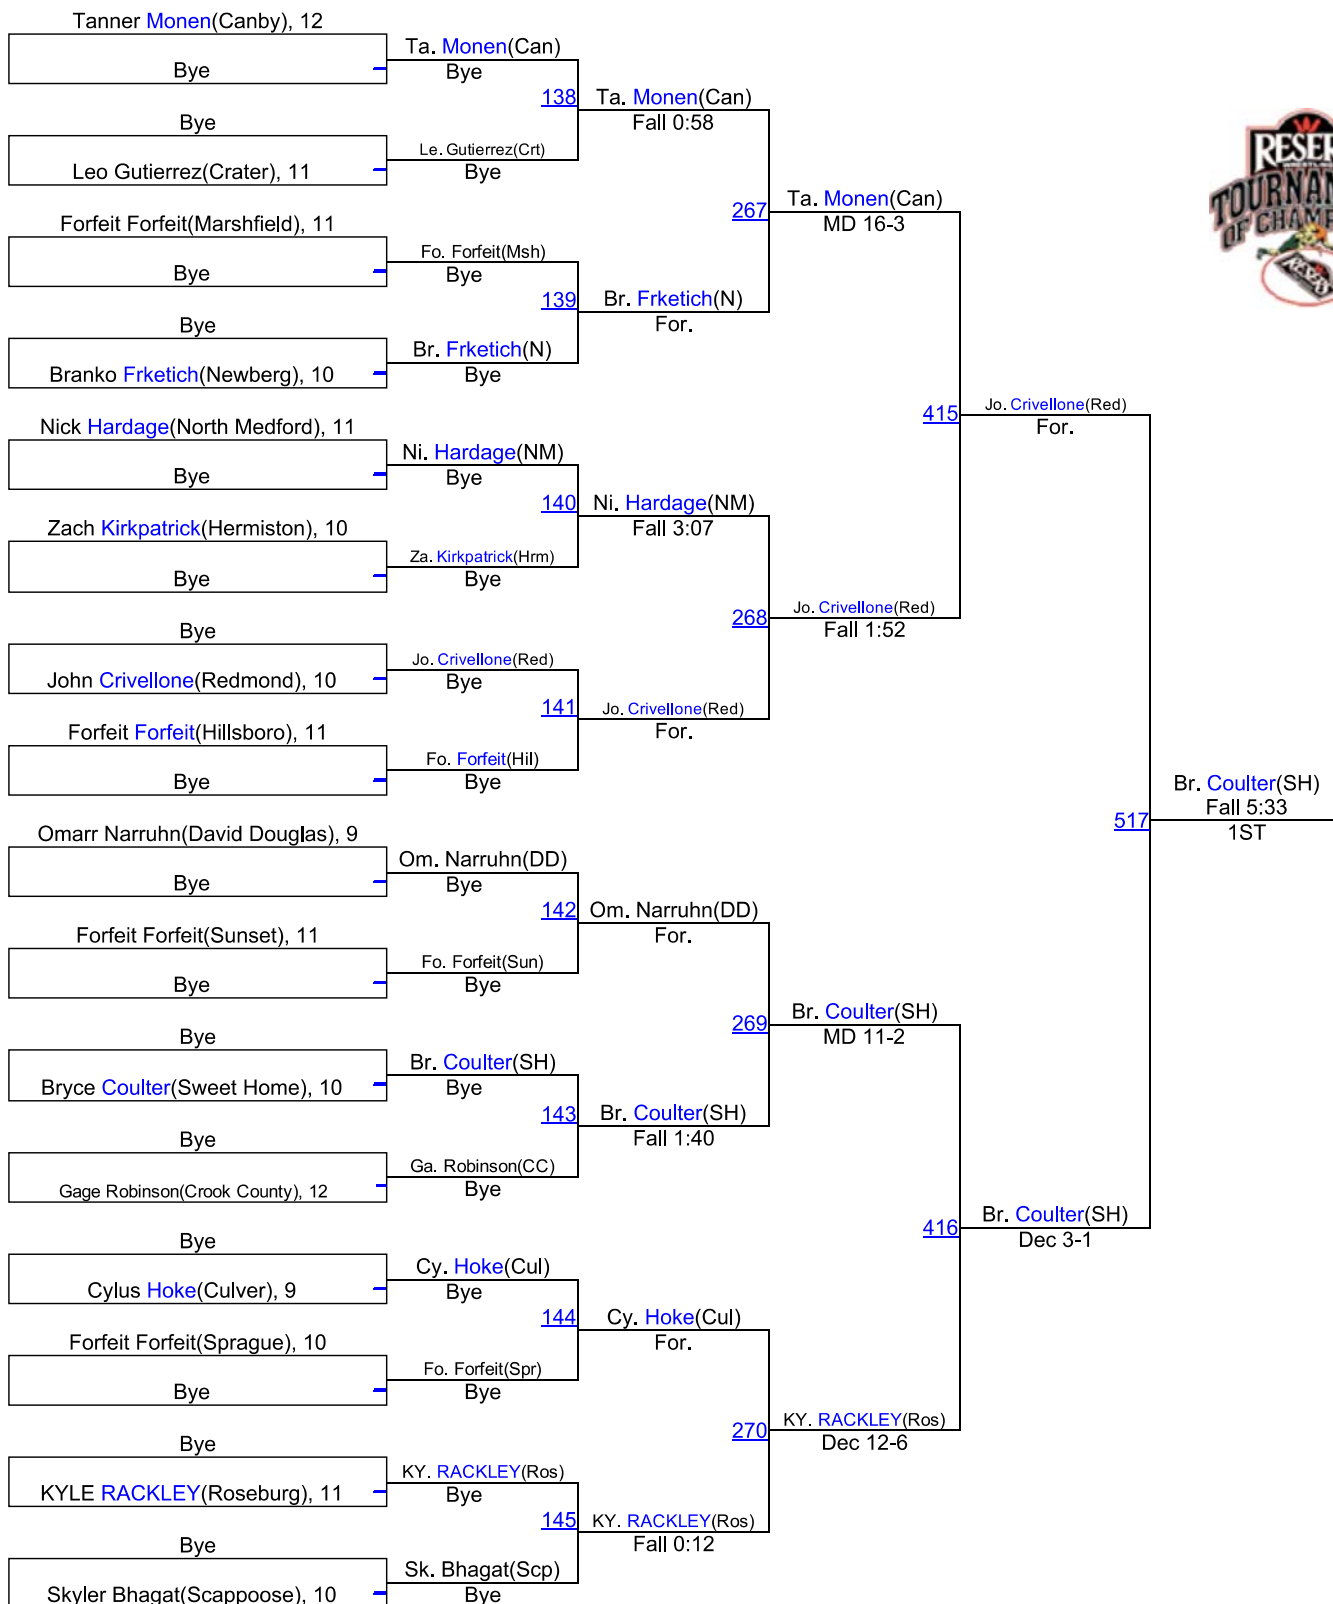

Reser's Tournament of Champions-JV

182