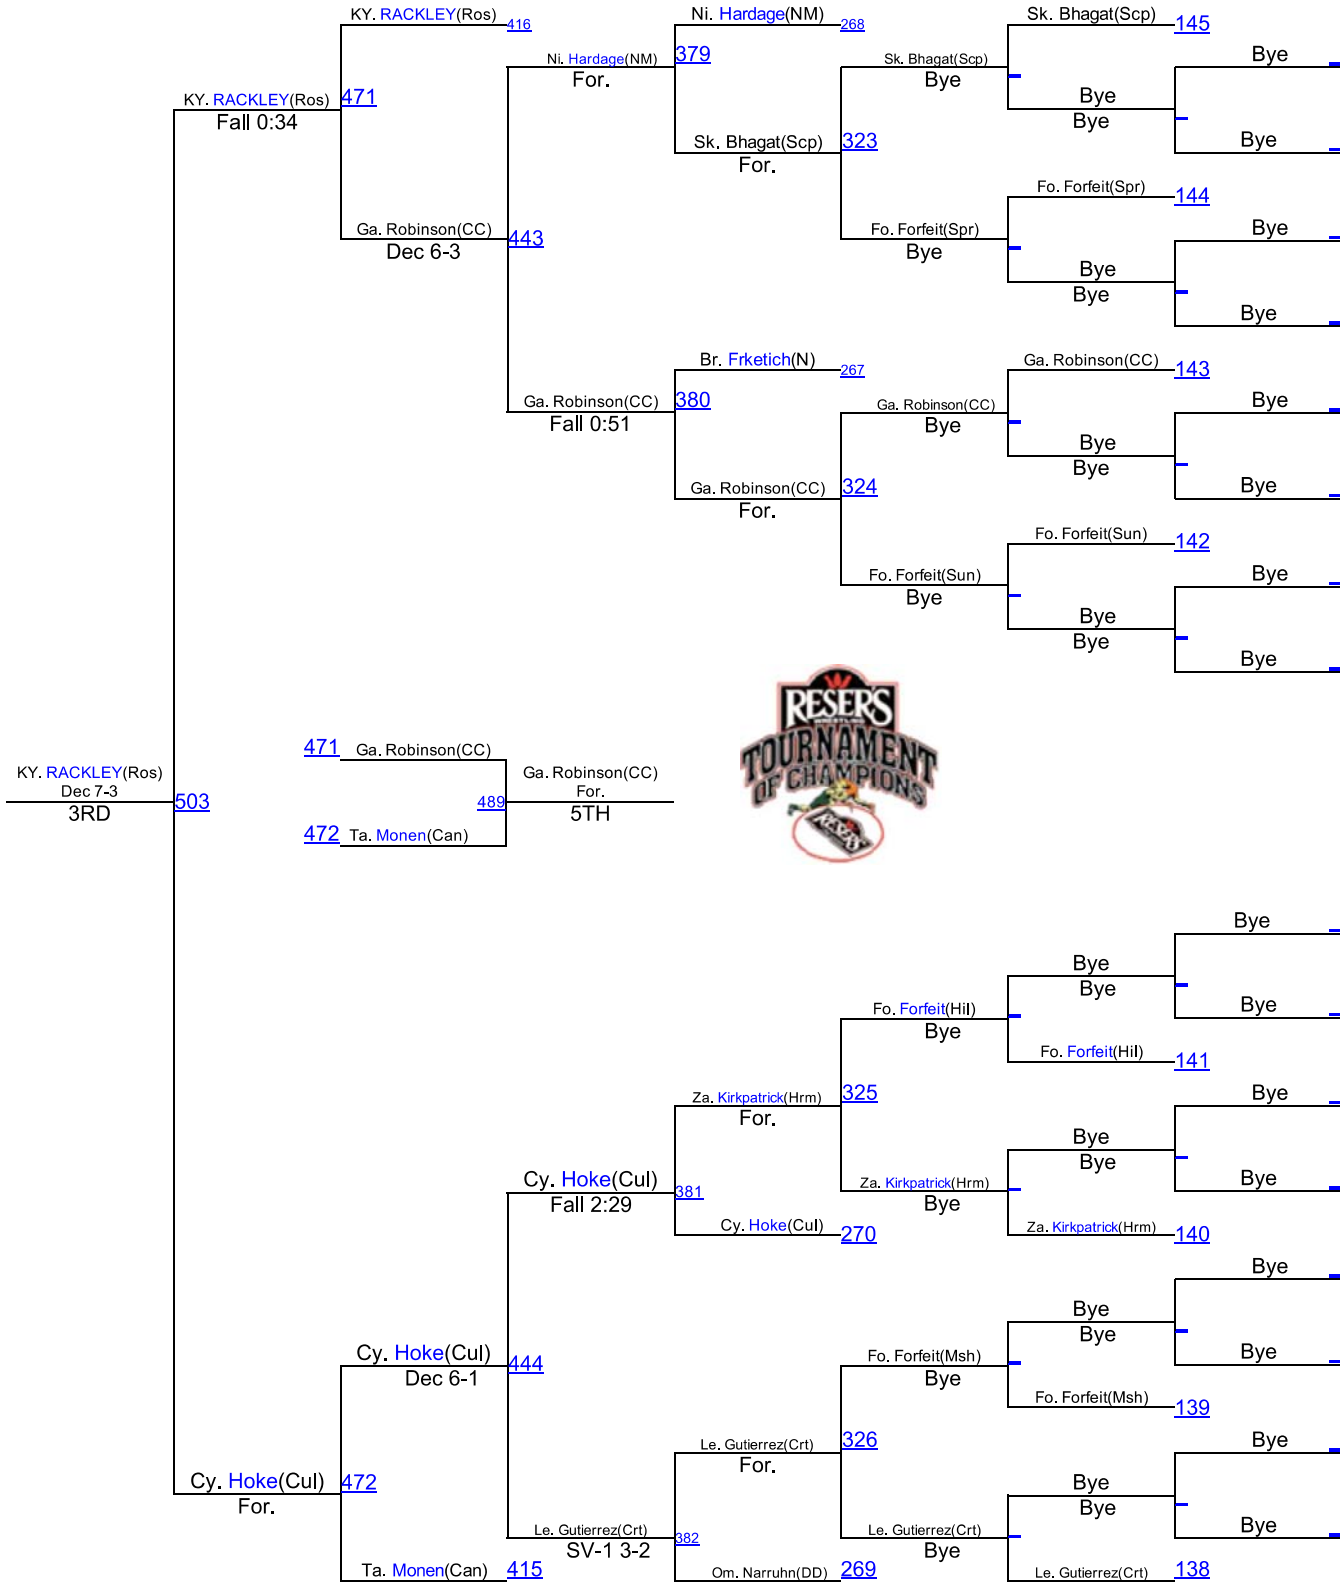

# Reser's Tournament of Champions-JV

126

# Reser's Tournament of Champions-JV

170

# Reser's Tournament of Champions-JV

182