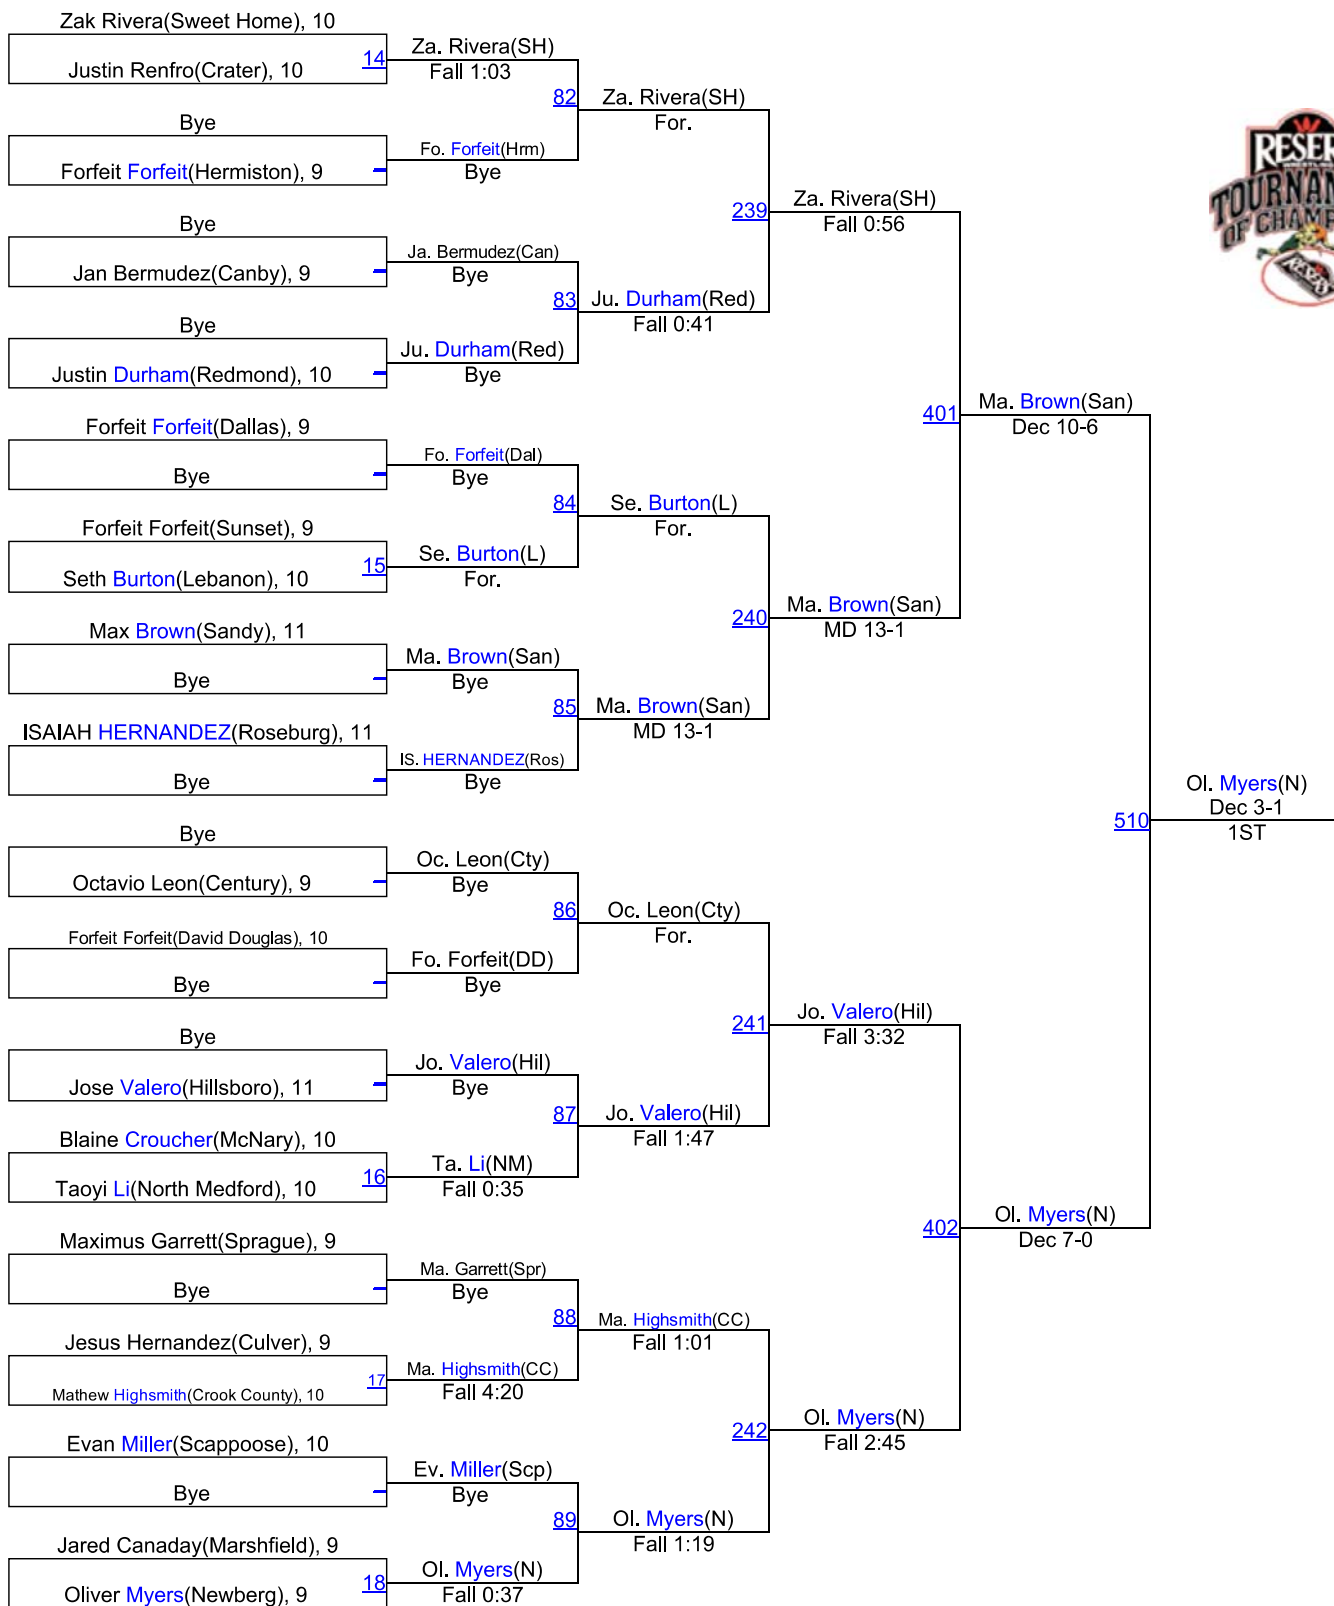

Reser's Tournament of Champions-JV

126