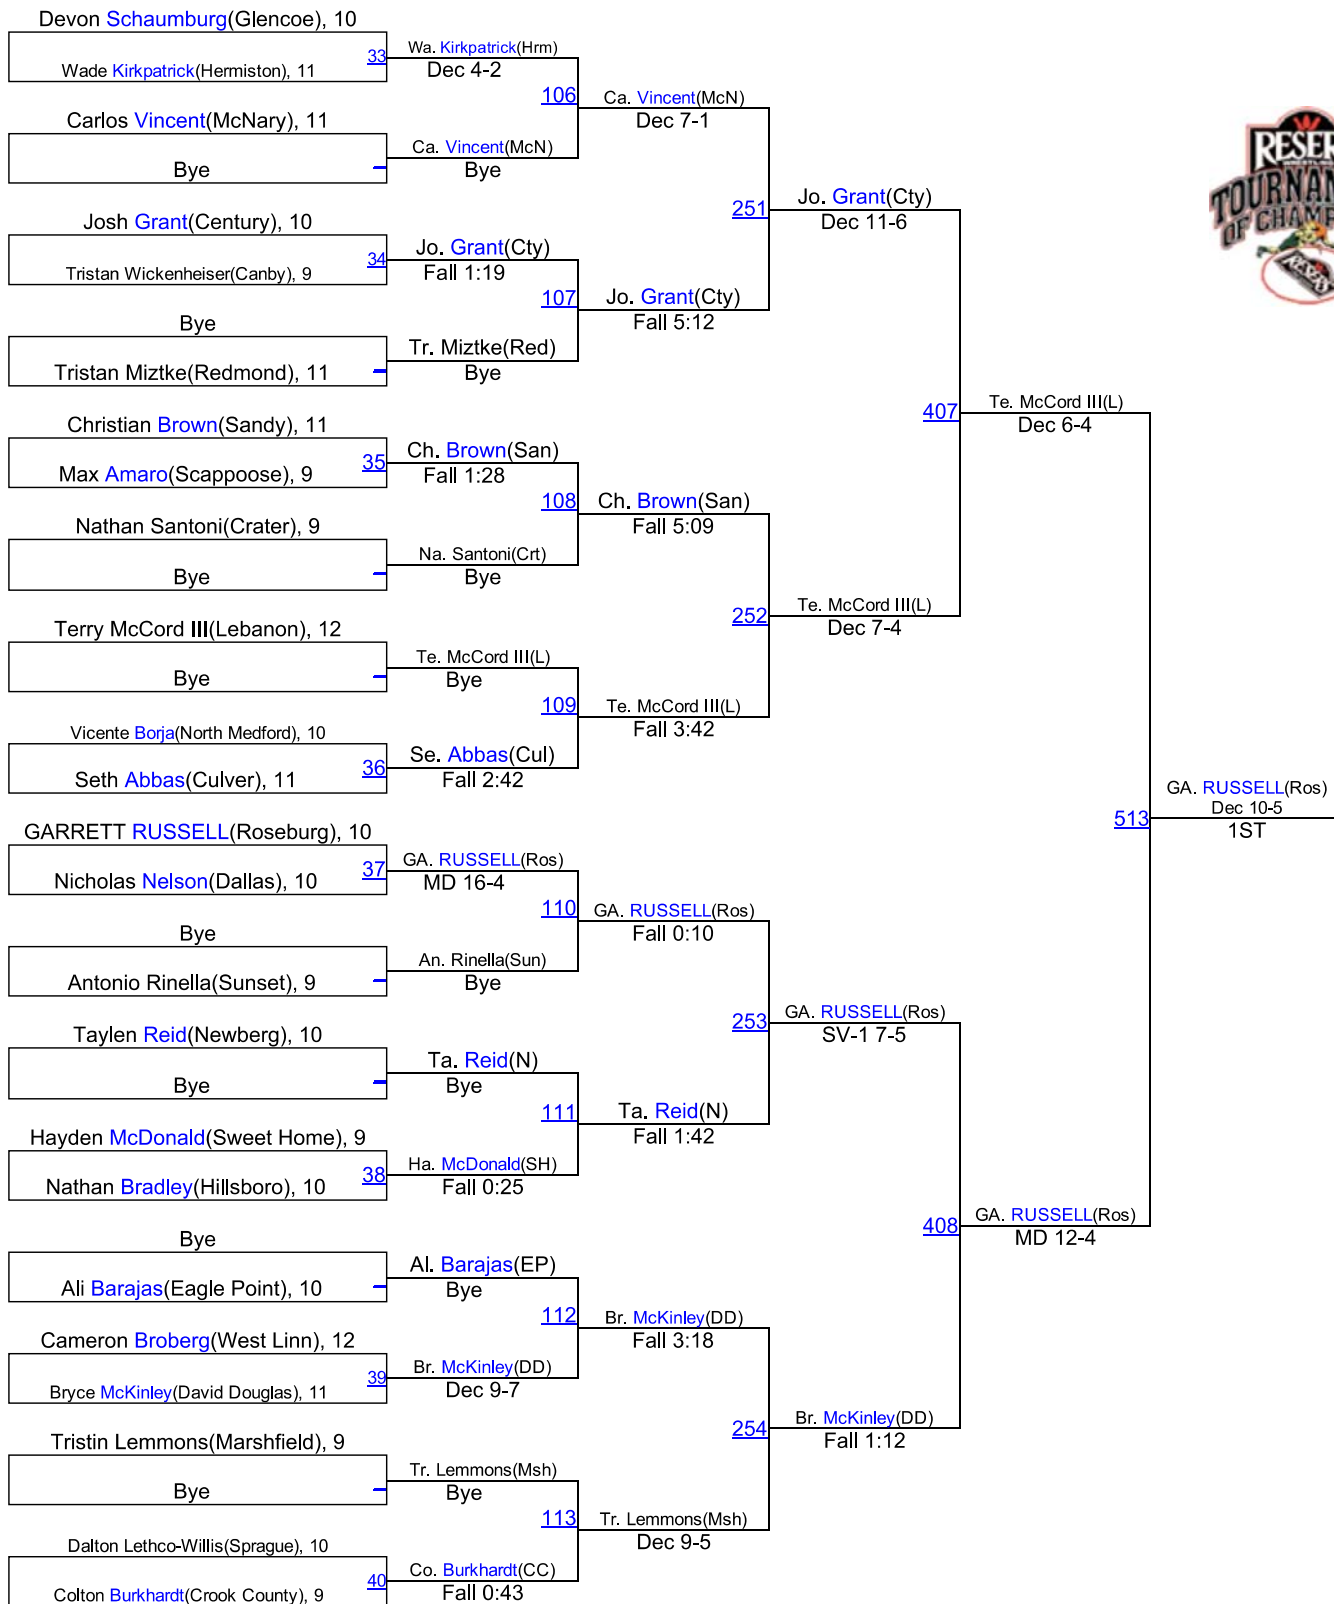

Reser's Tournament of Champions-JV

145