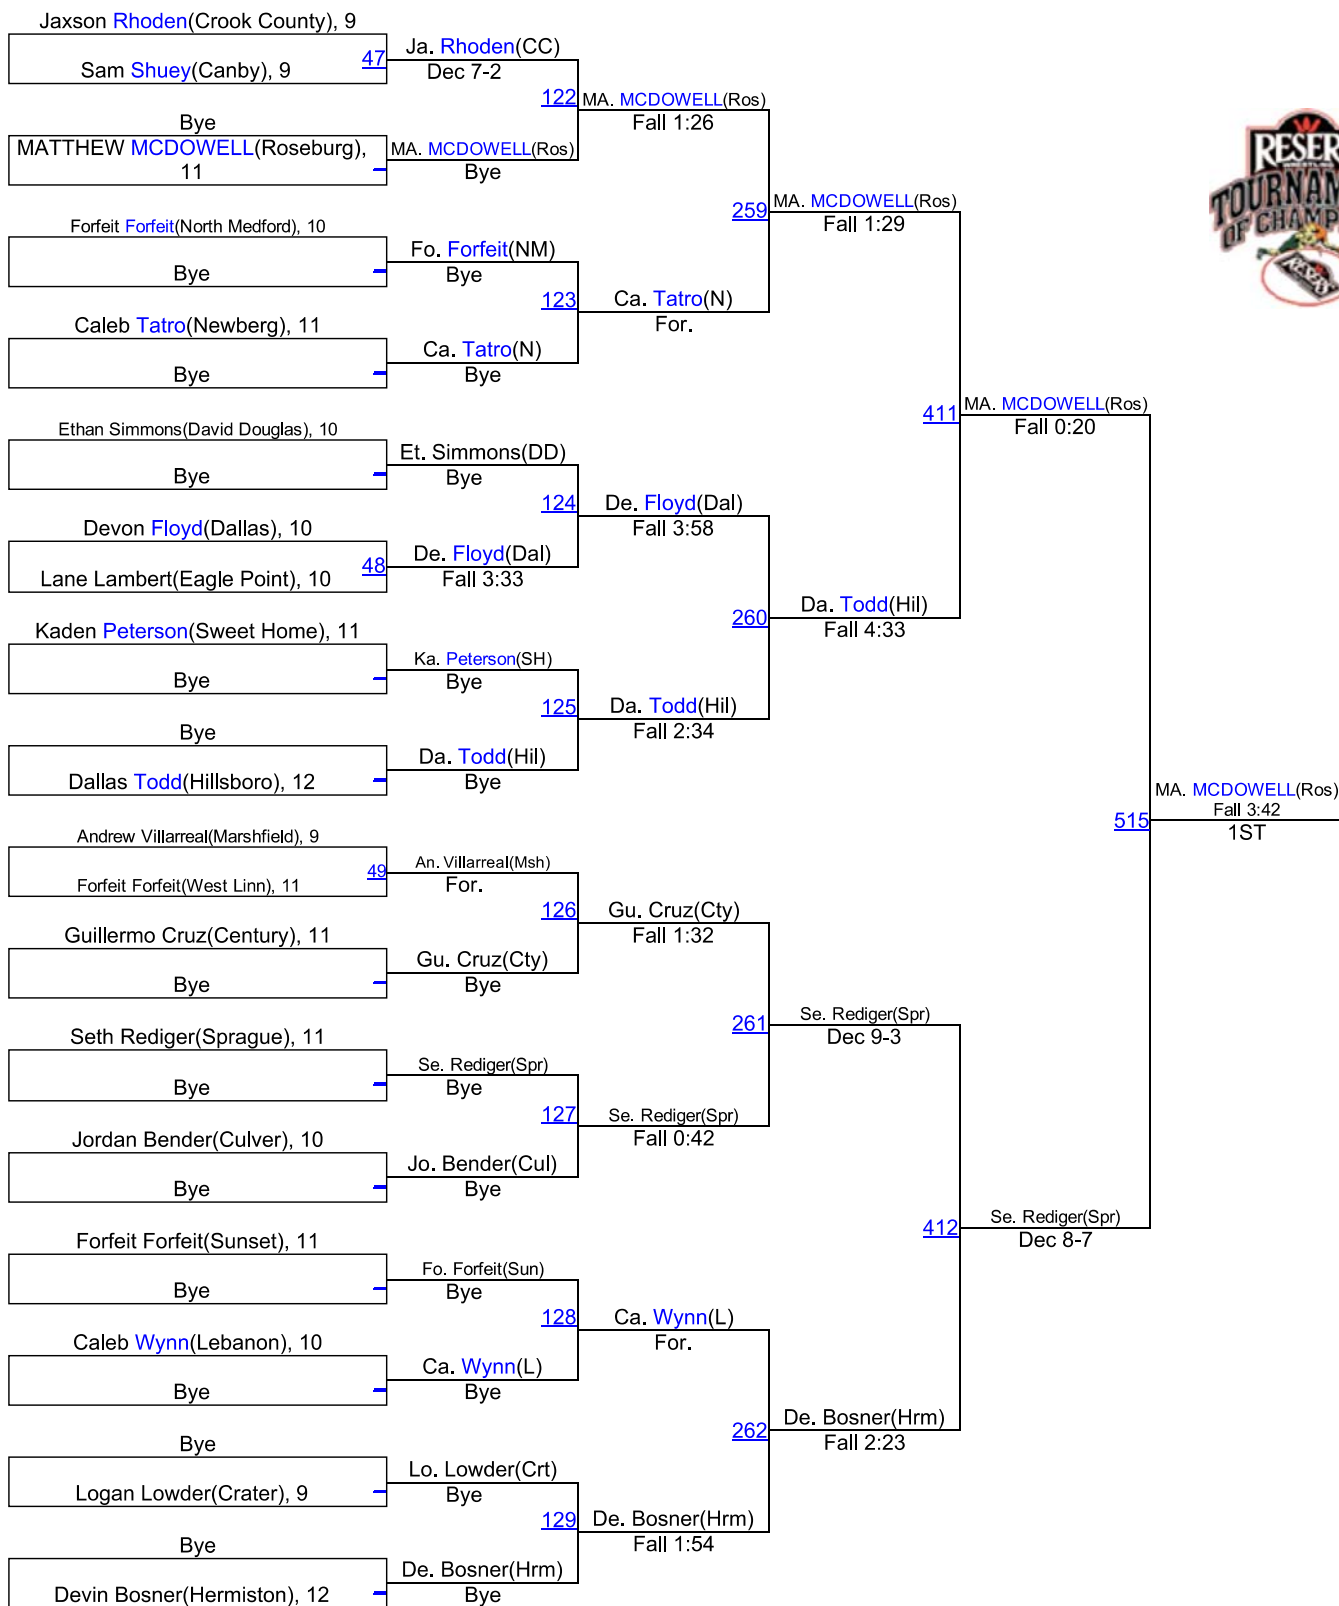

Reser's Tournament of Champions-JV

160