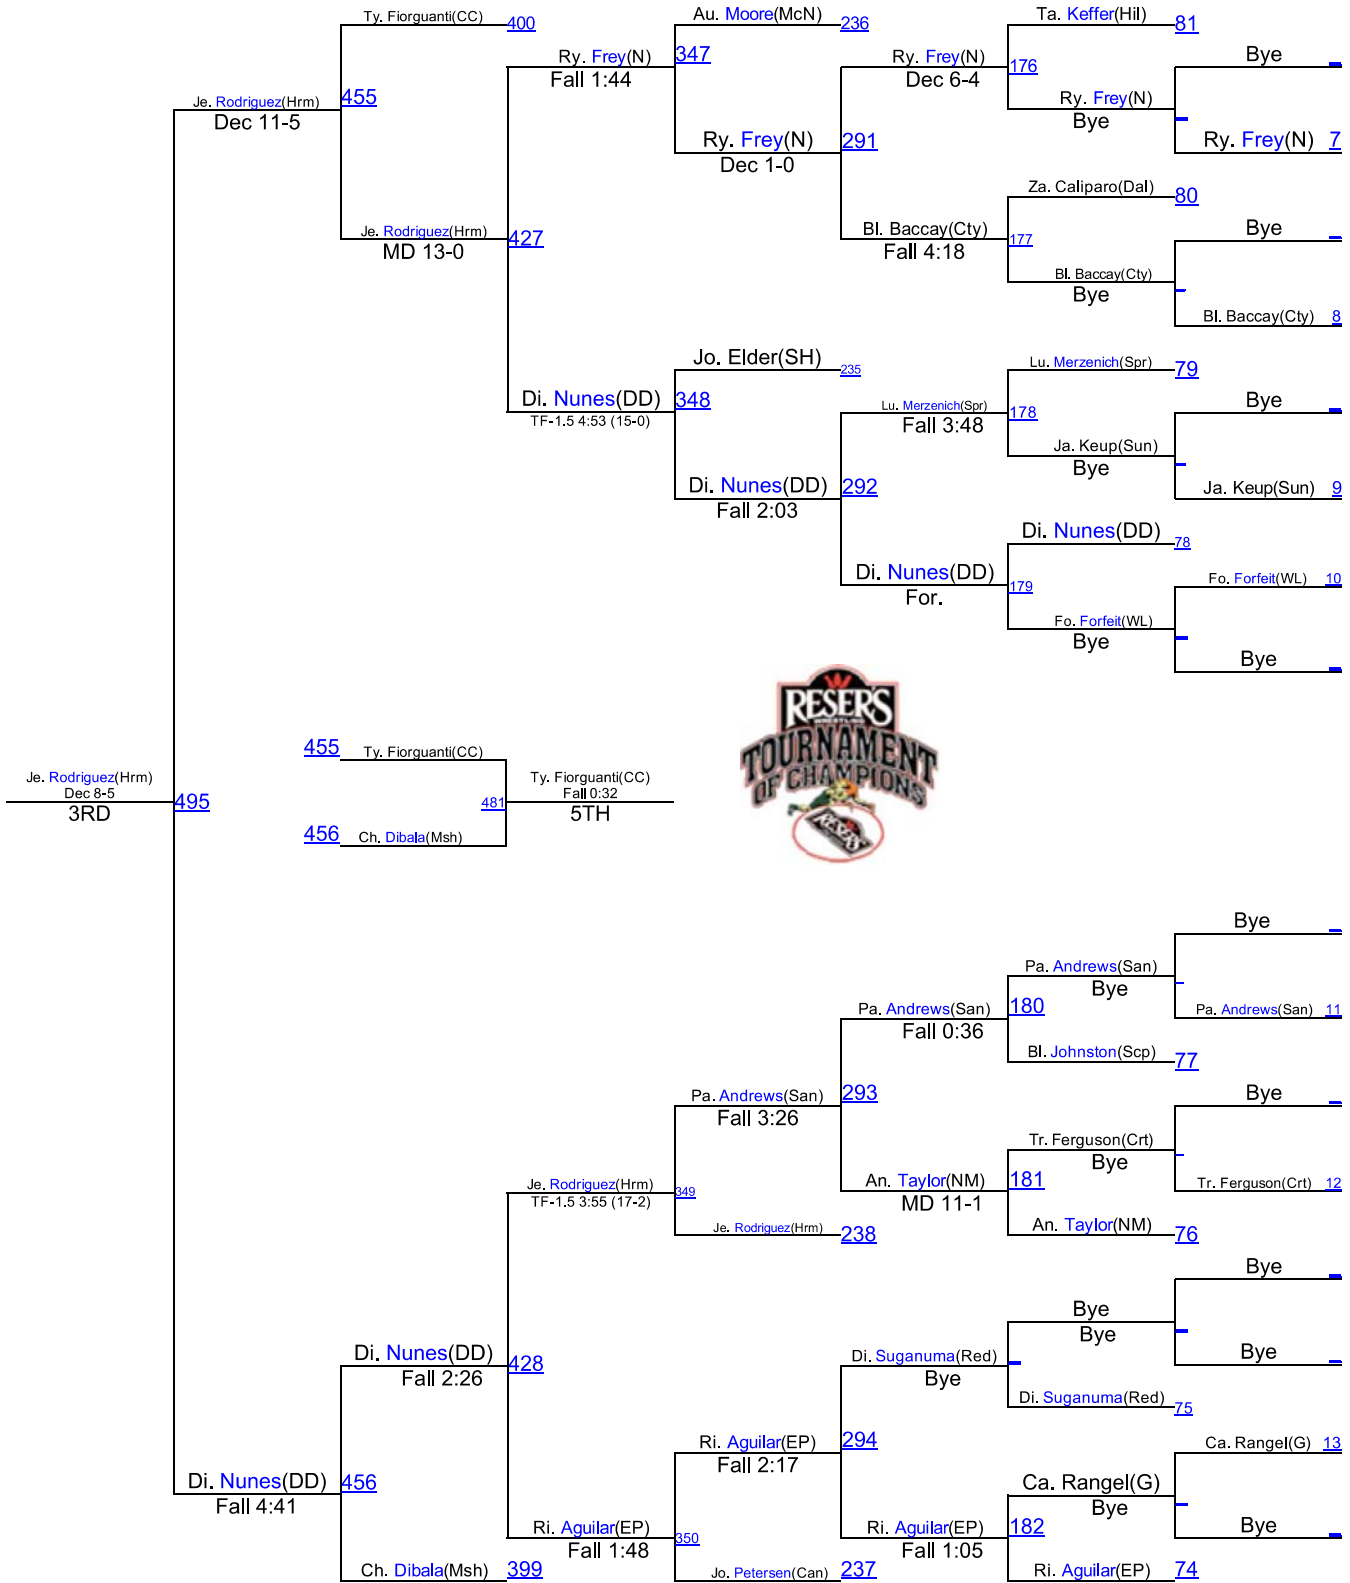

# Reser's Tournament of Champions-JV

113

# Reser's Tournament of Champions-JV

120