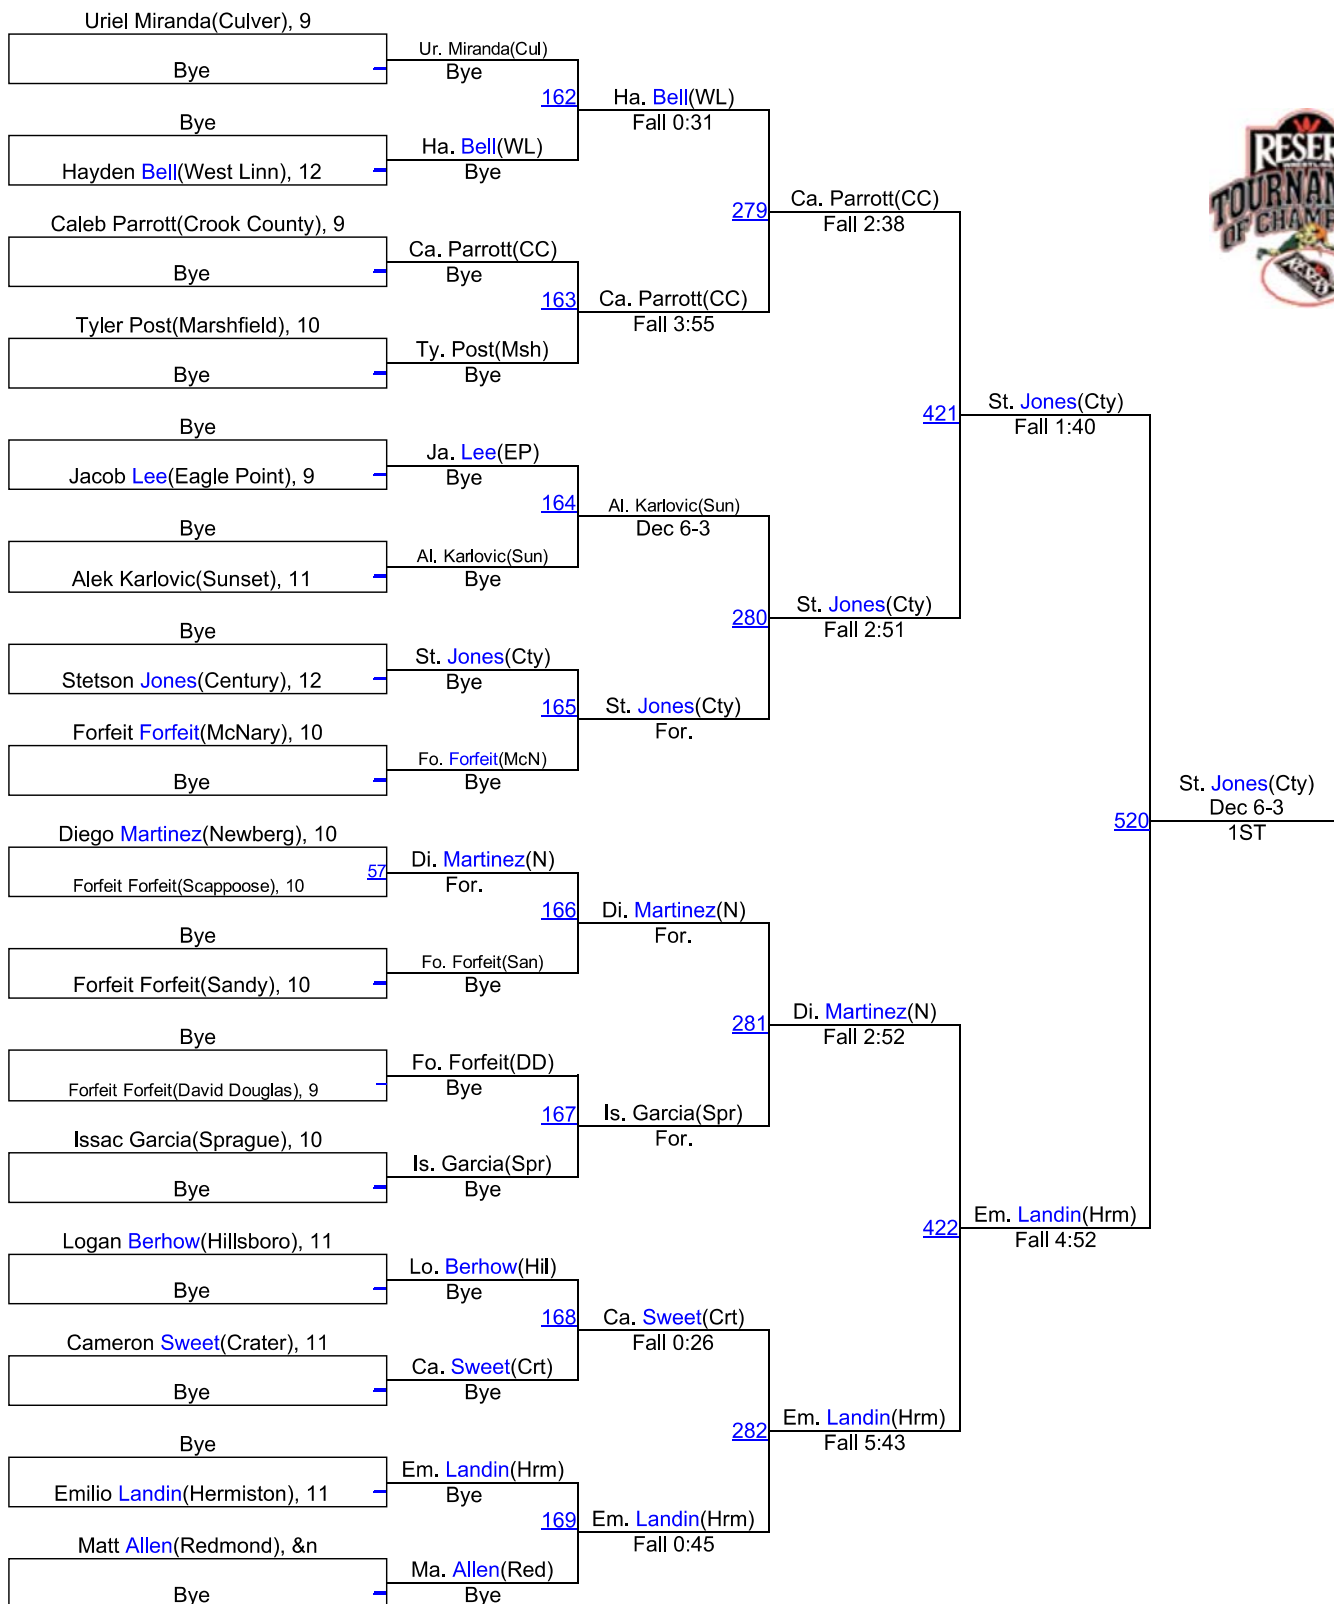

Reser's Tournament of Champions-JV

285