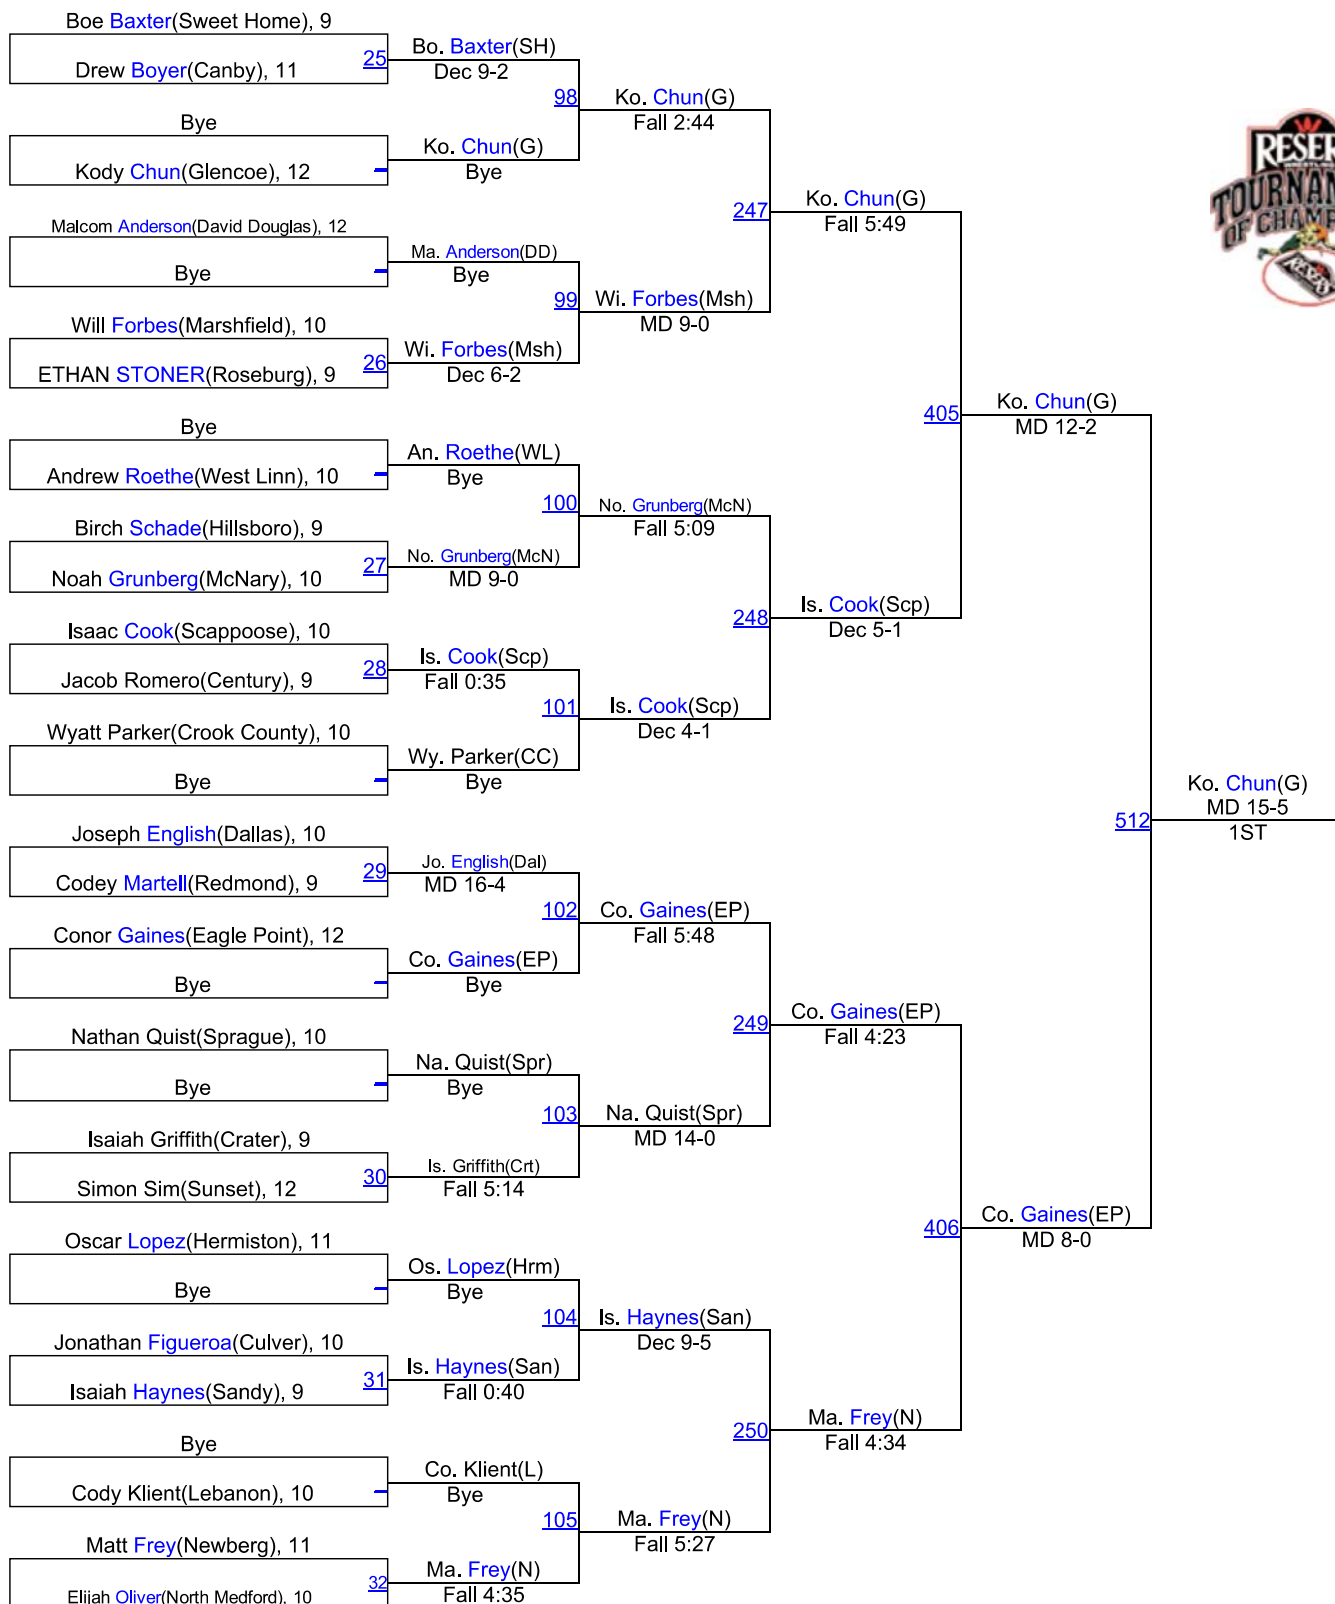

Reser's Tournament of Champions-JV

138