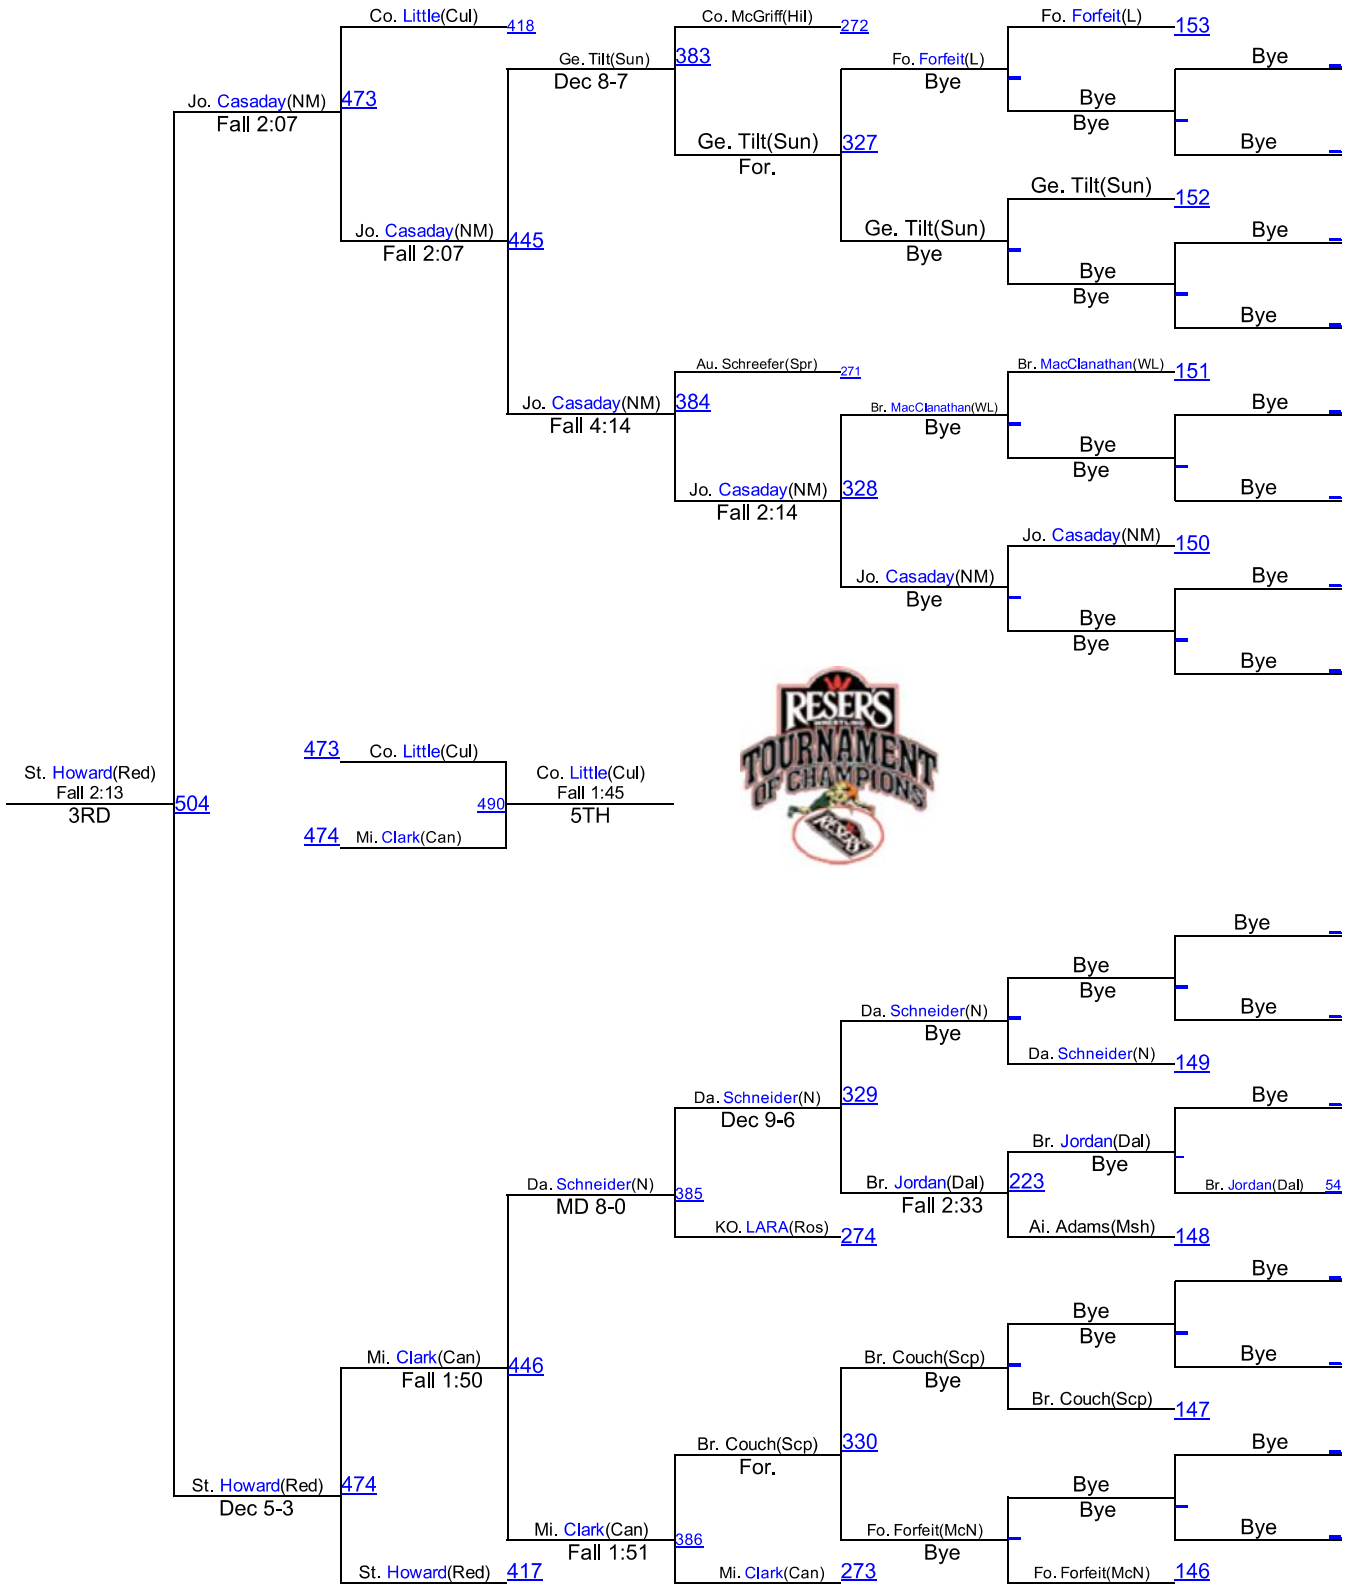

# Reser's Tournament of Champions-JV

126

# Reser's Tournament of Champions-JV

182

# Reser's Tournament of Champions-JV

195