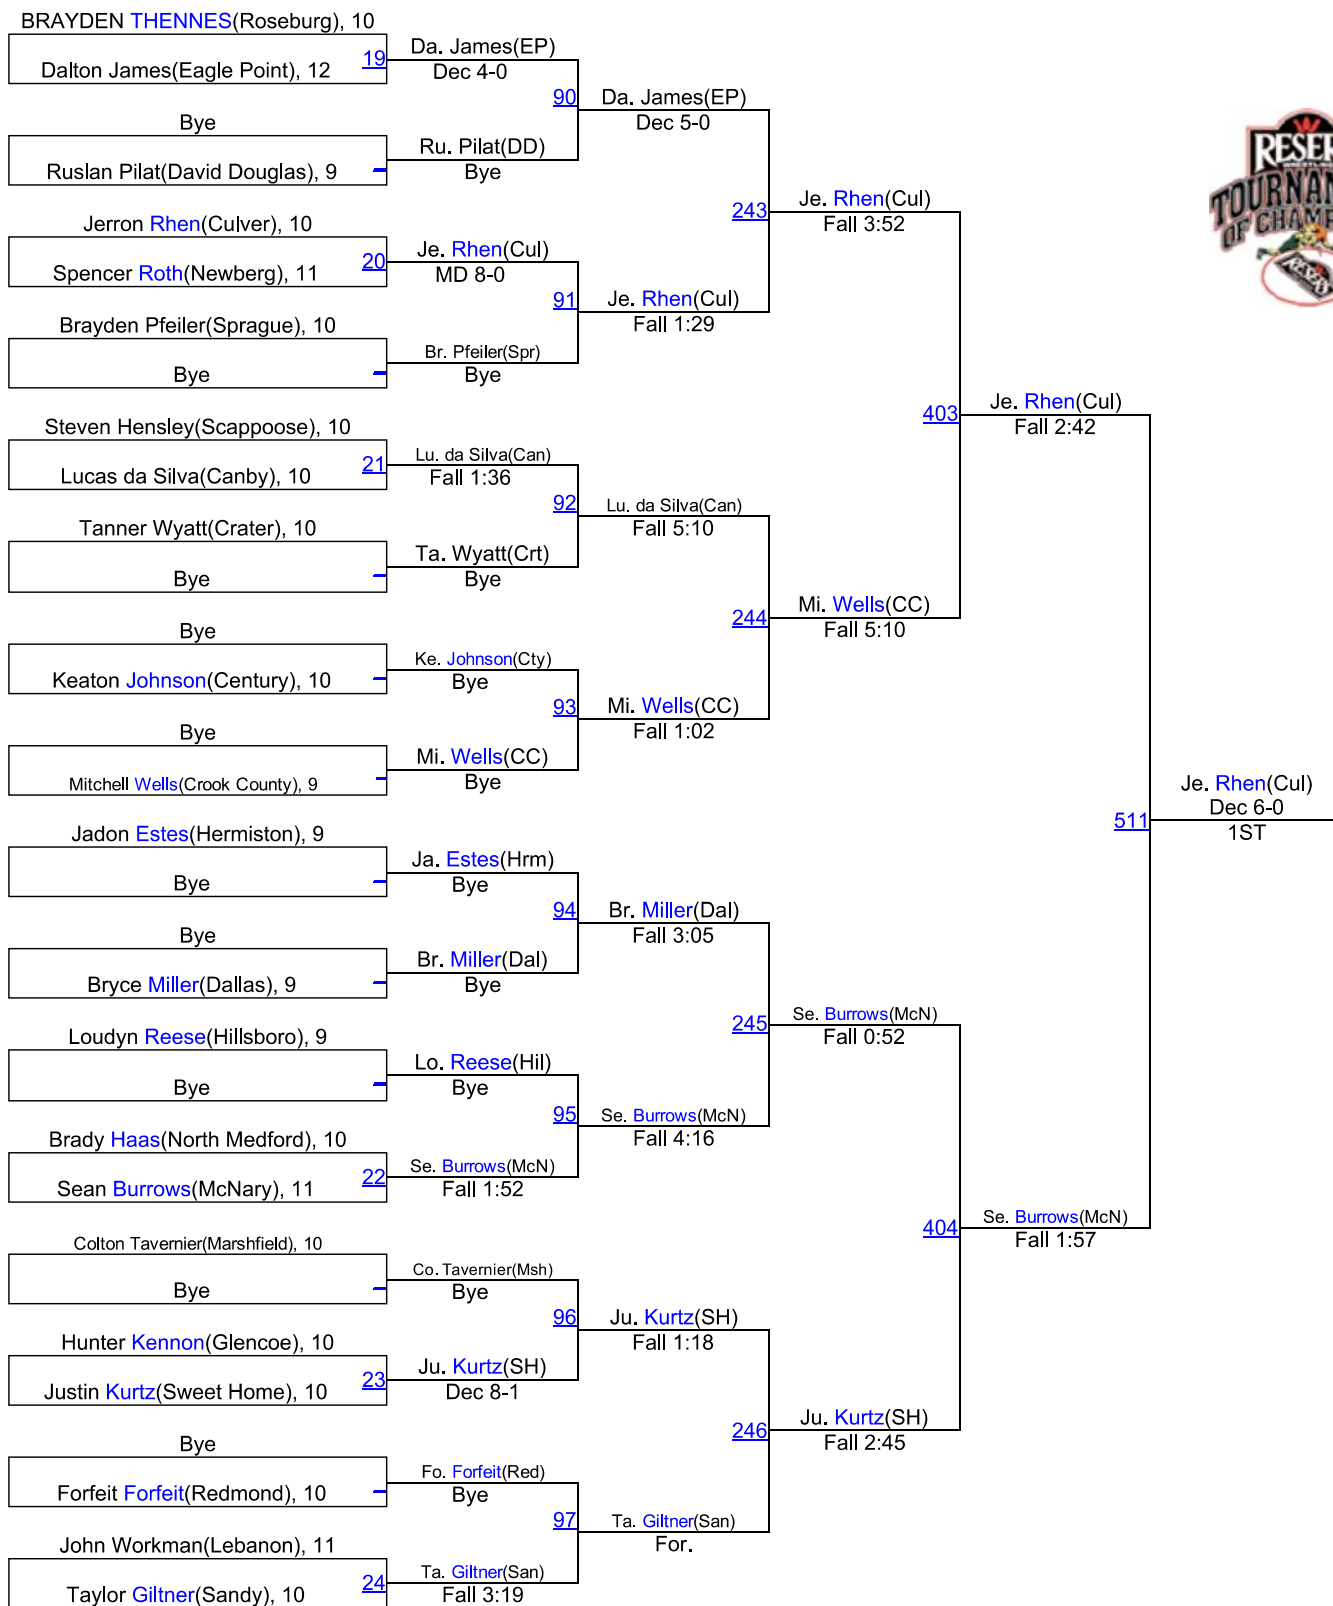

Reser's Tournament of Champions-JV

132