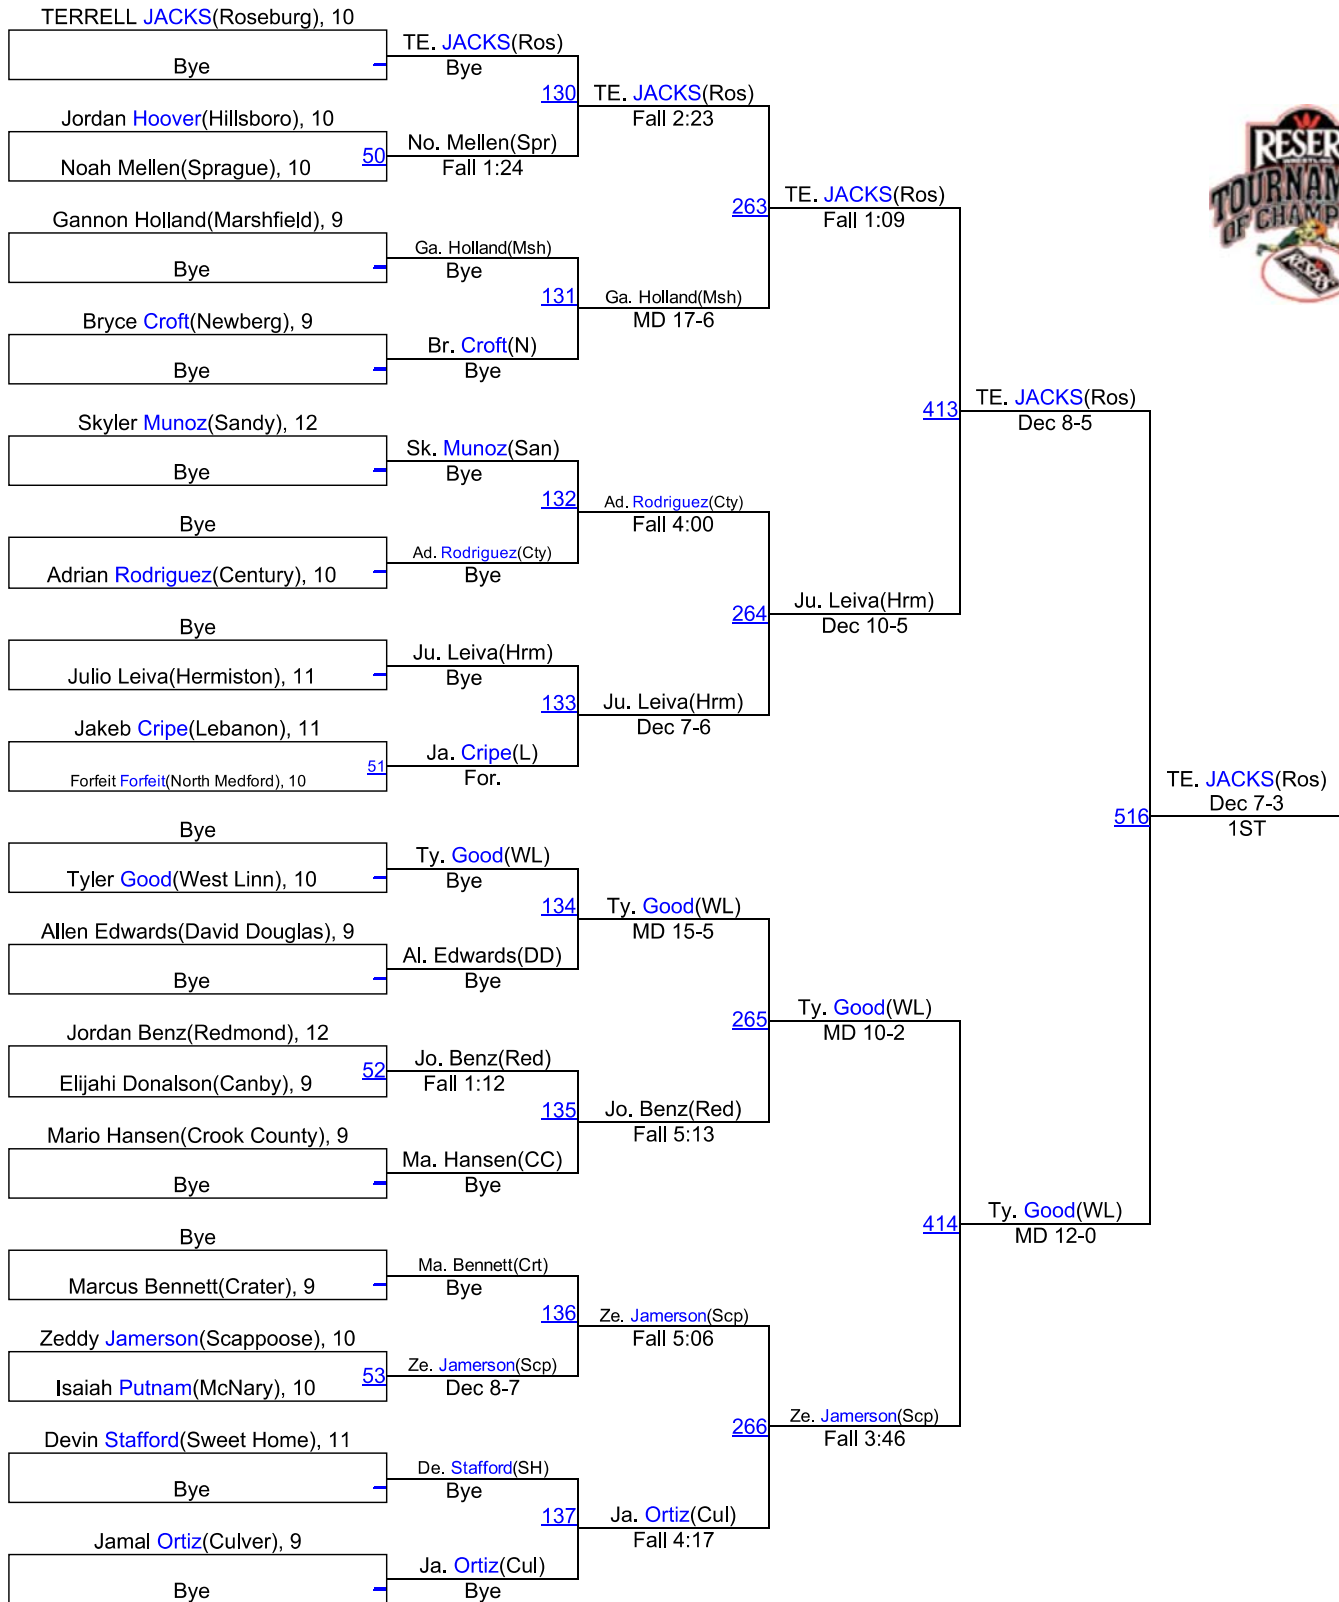

Reser's Tournament of Champions-JV

170