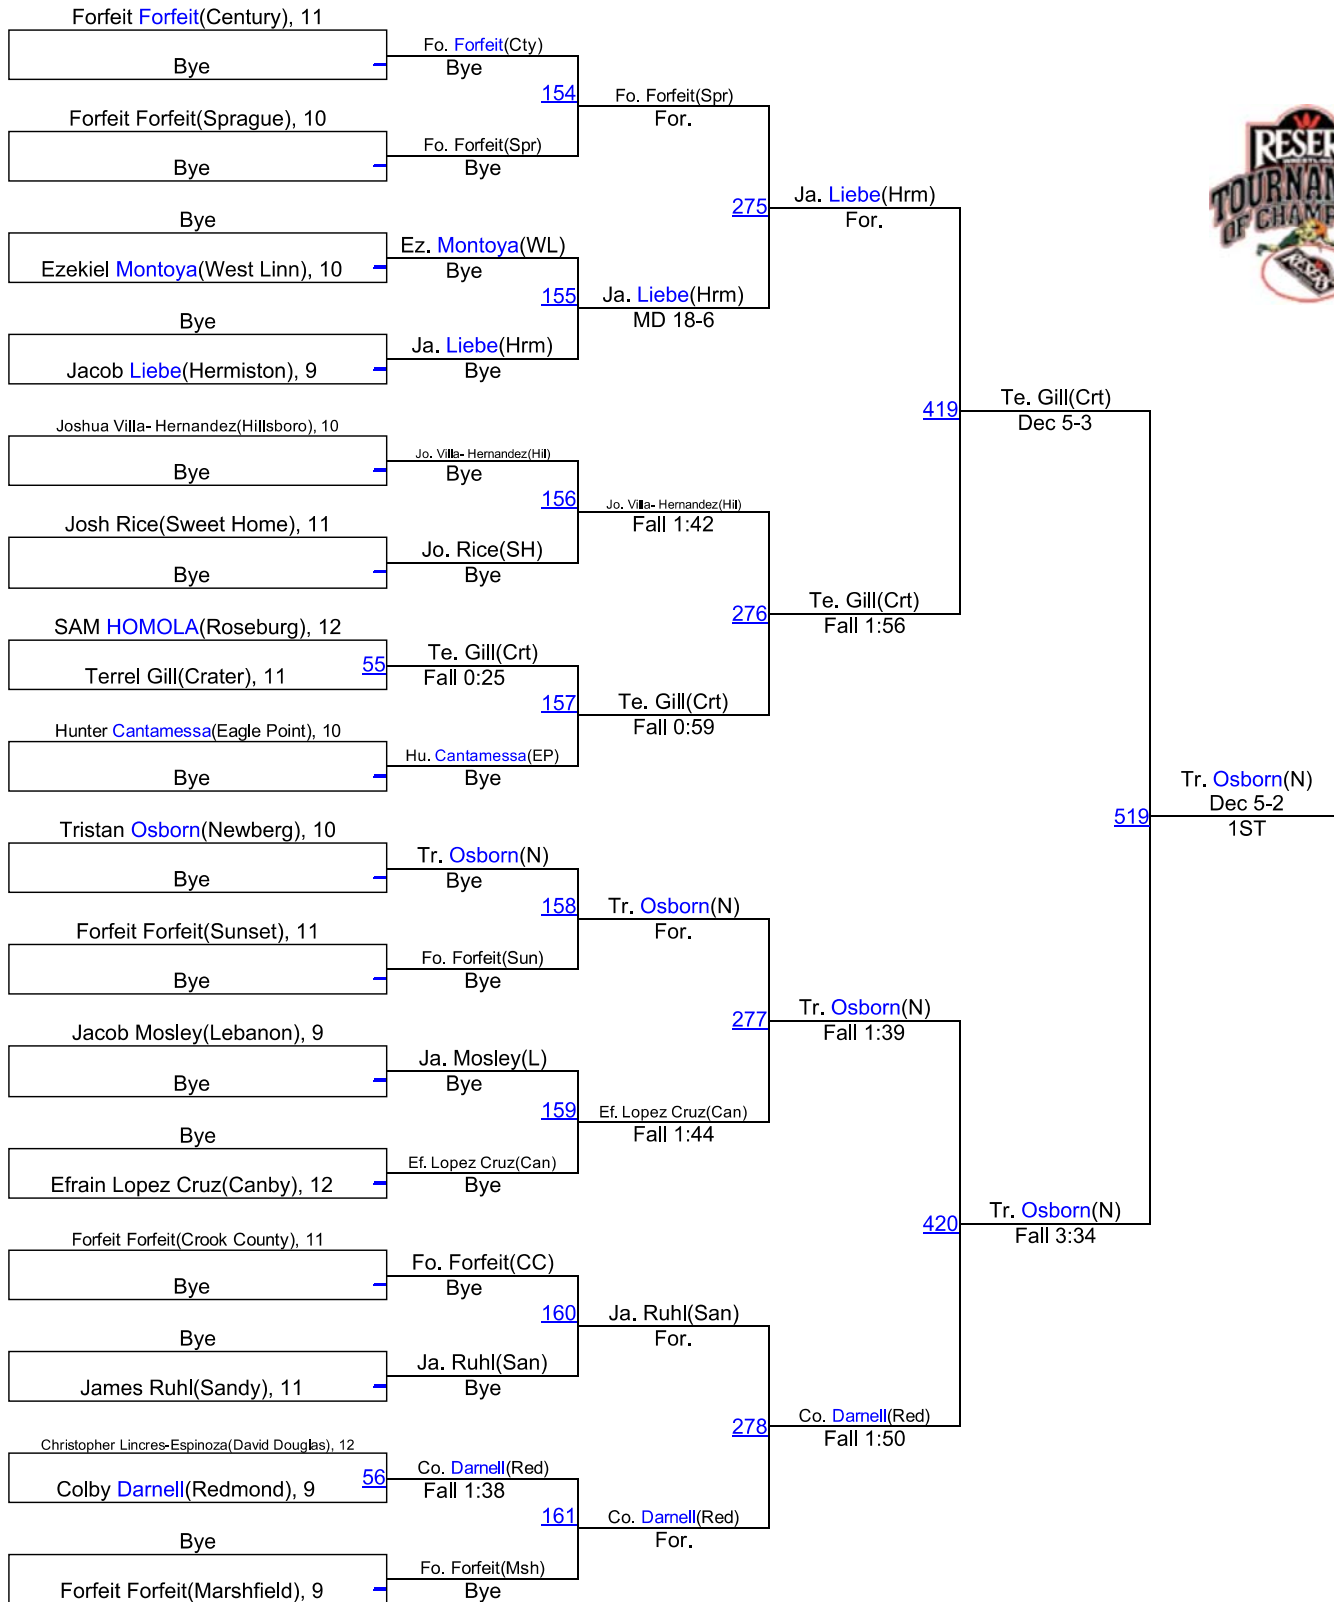

Reser's Tournament of Champions-JV

220