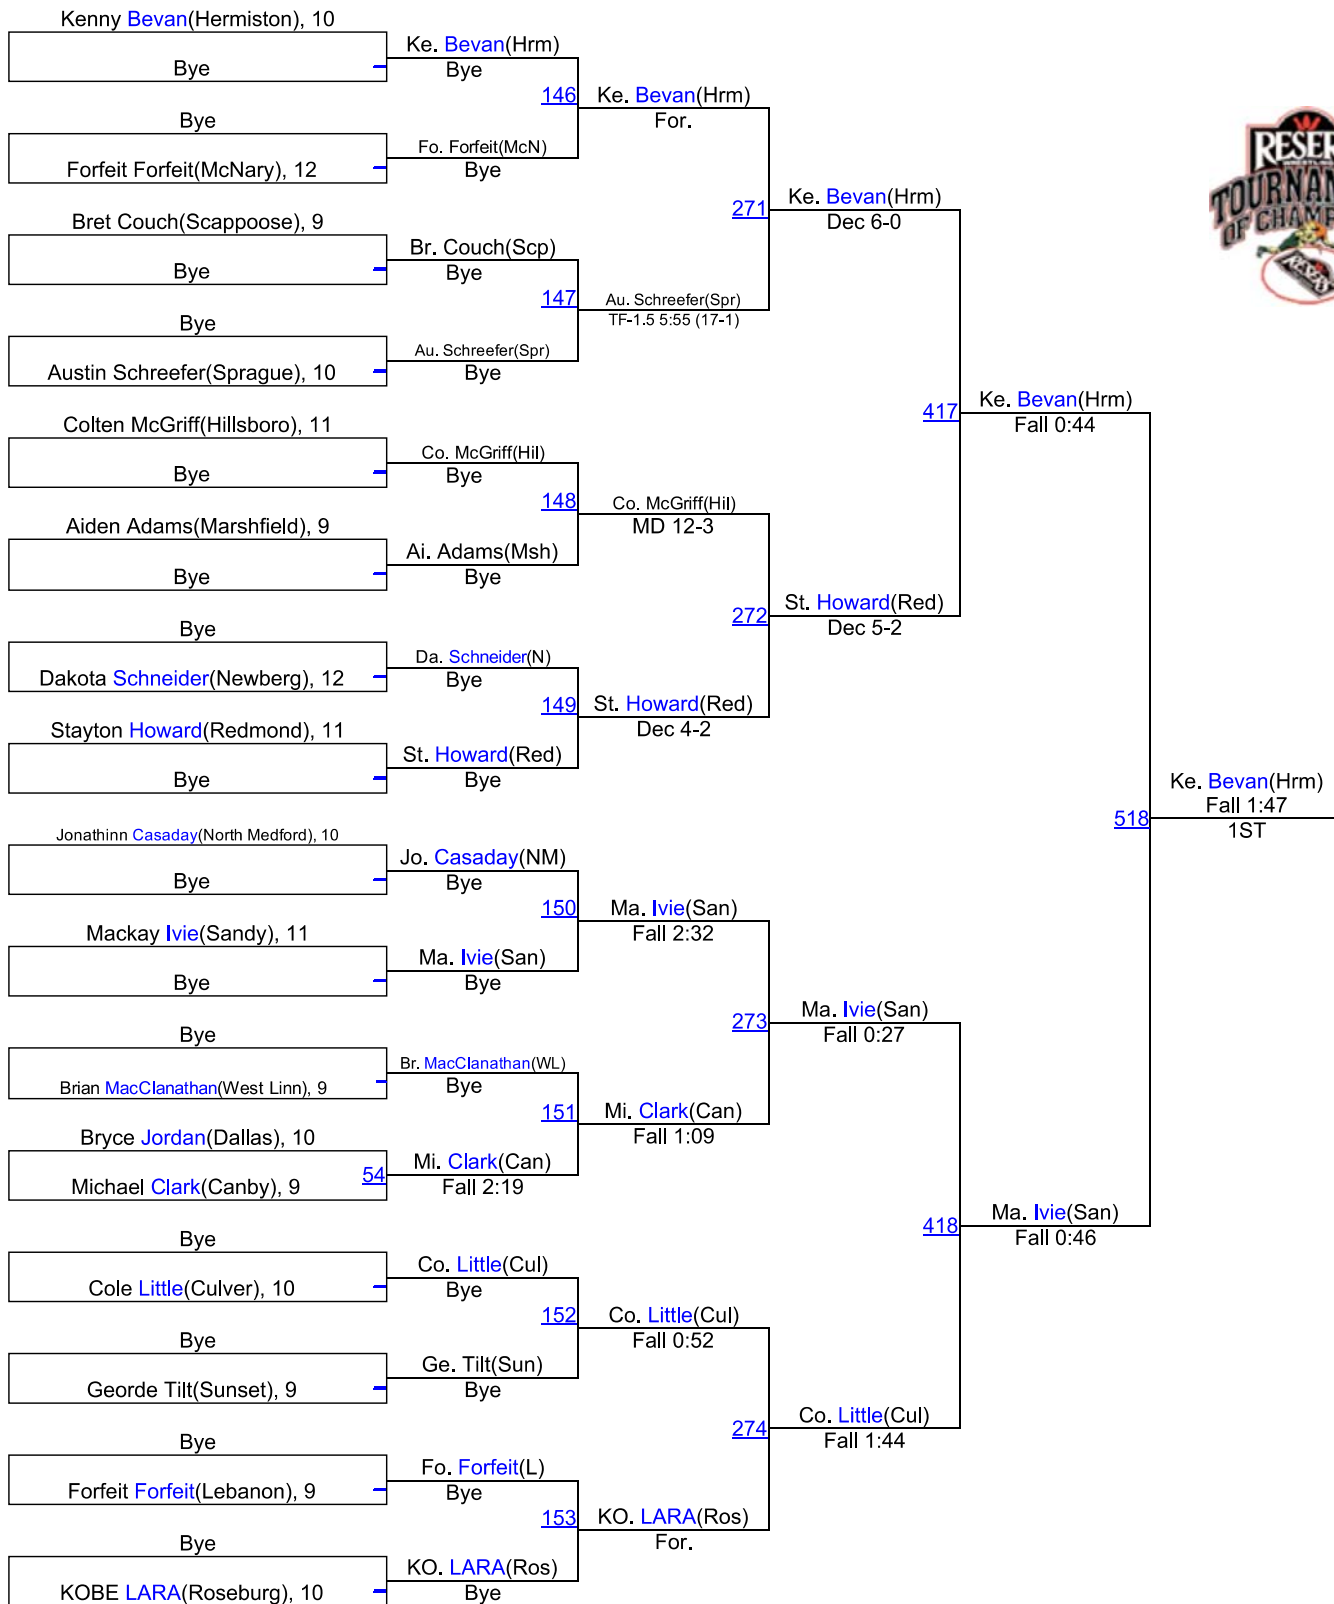

# Reser's Tournament of Champions-JV

182

# Reser's Tournament of Champions-JV

195