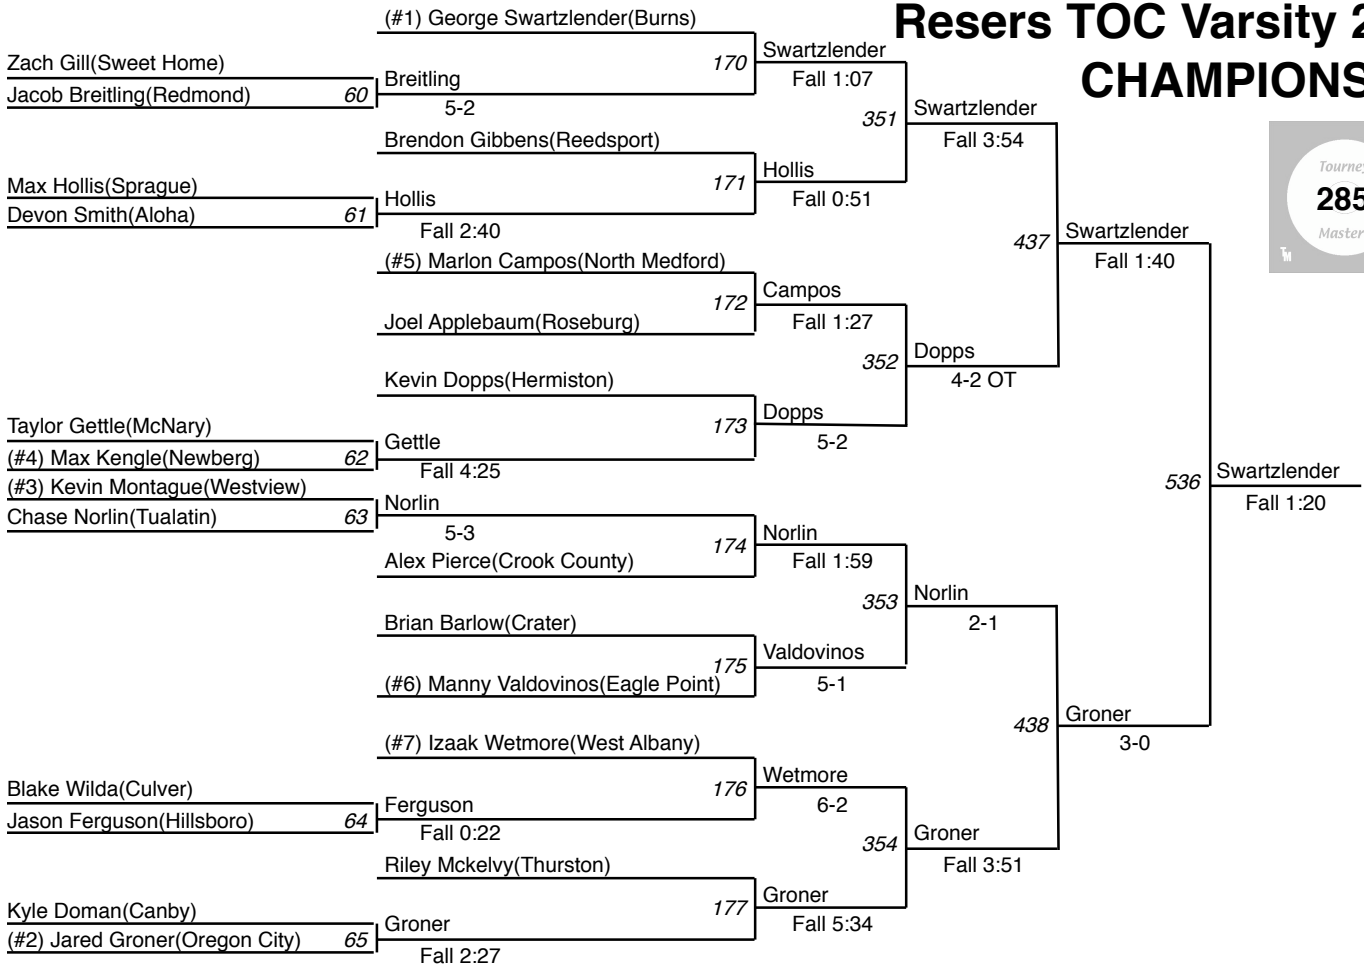

Resers TOC Varsity 2011 CHAMPIONSHIP