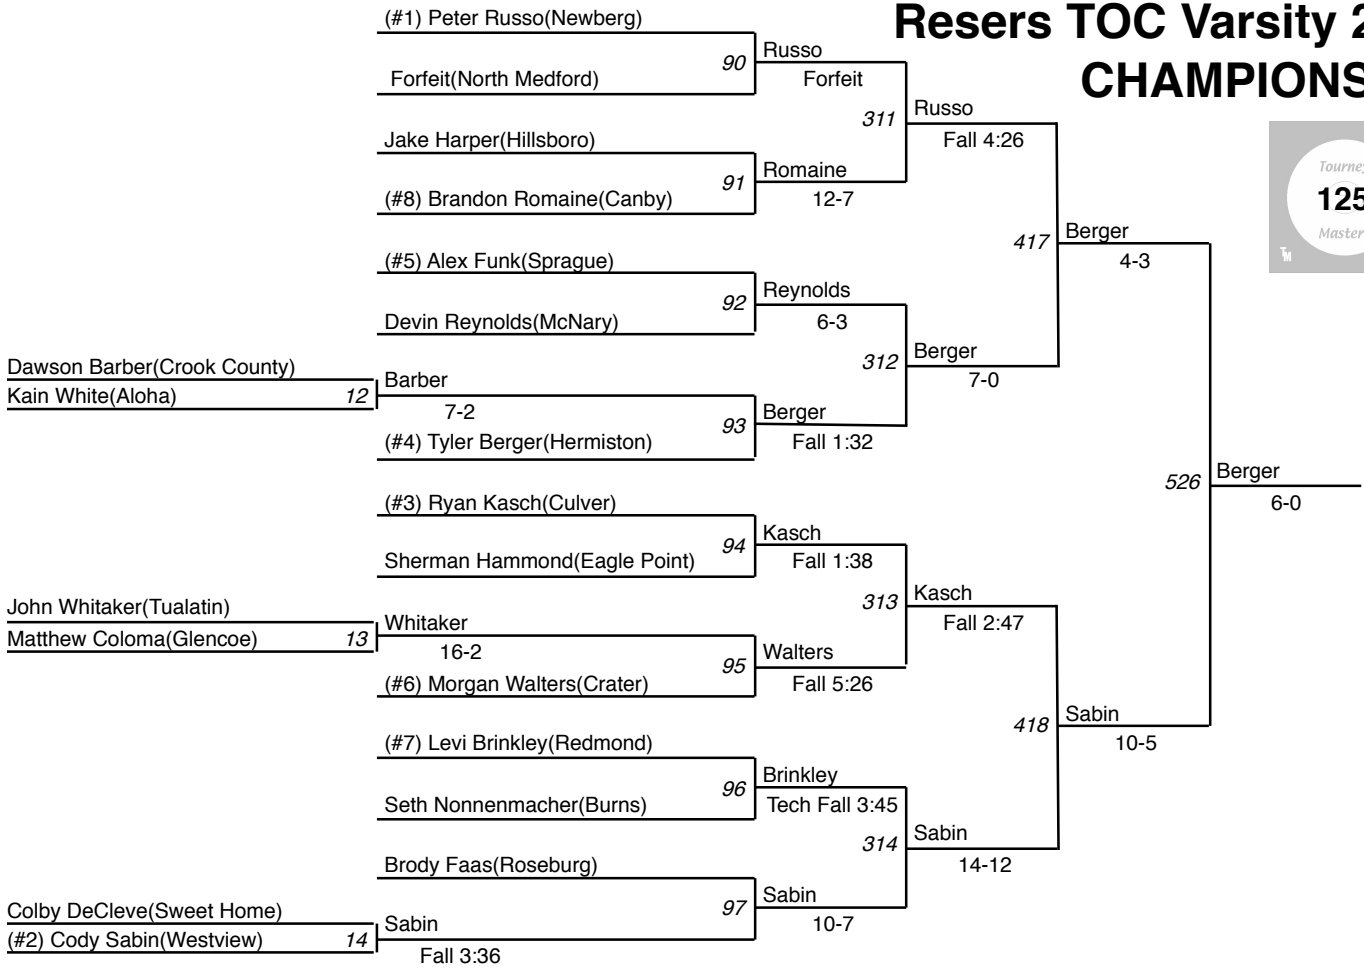

Resers TOC Varsity 2011 CHAMPIONSHIP