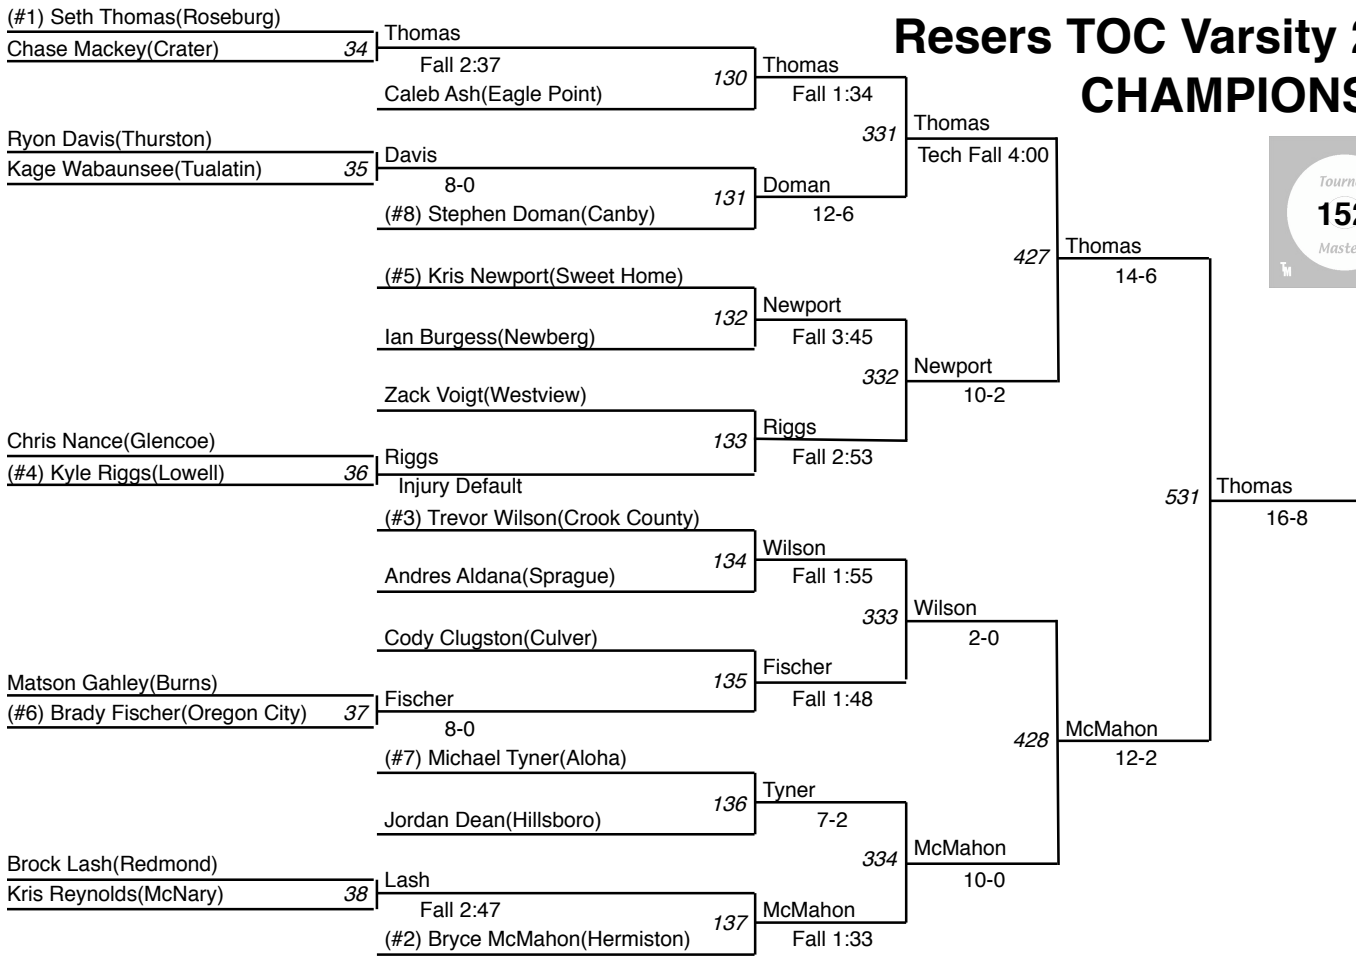

Resers TOC Varsity 2011 CHAMPIONSHIP