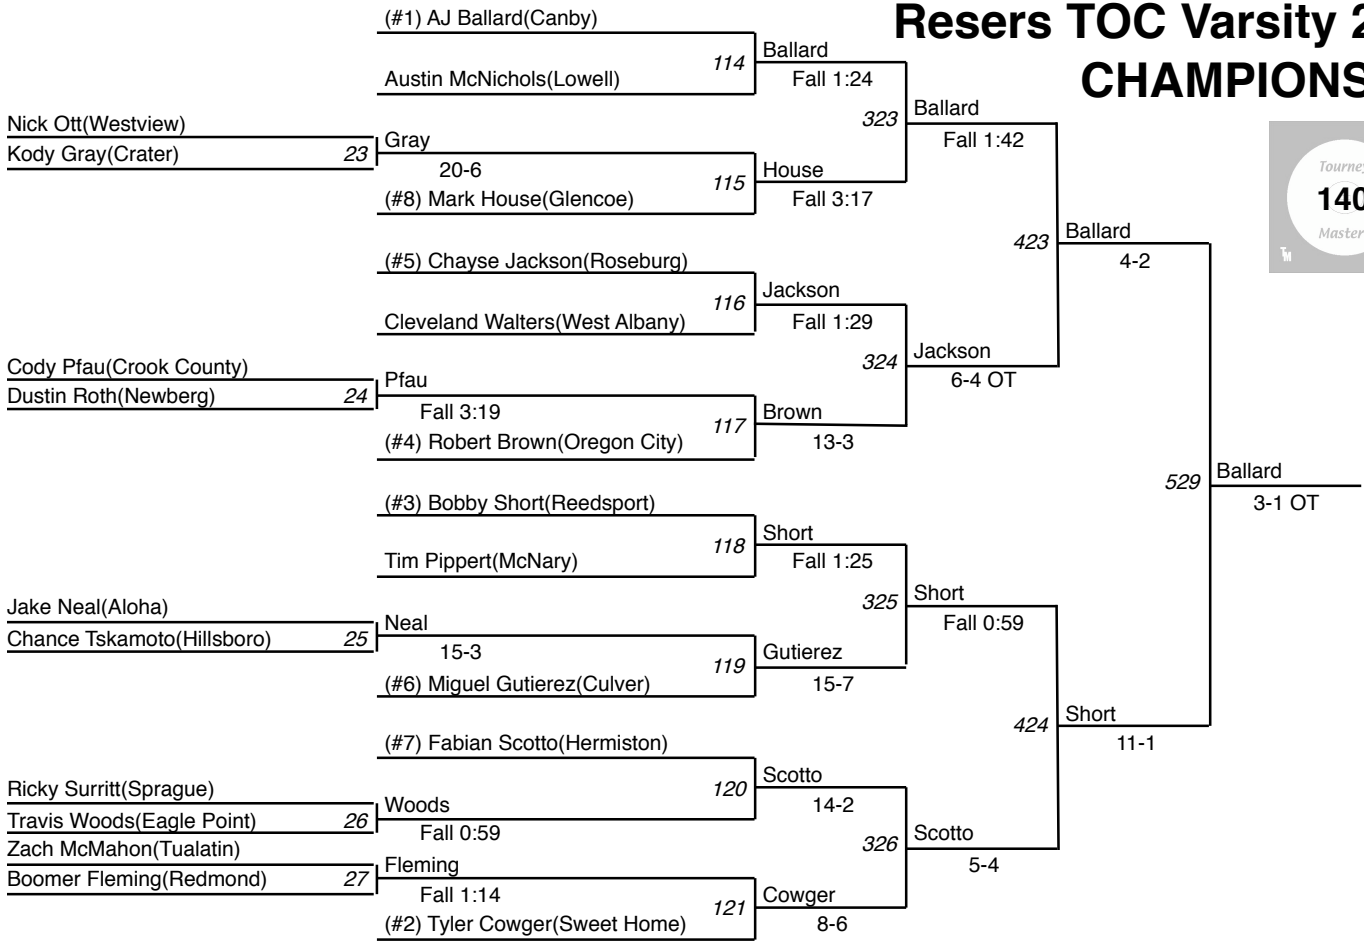

Resers TOC Varsity 2011 CHAMPIONSHIP