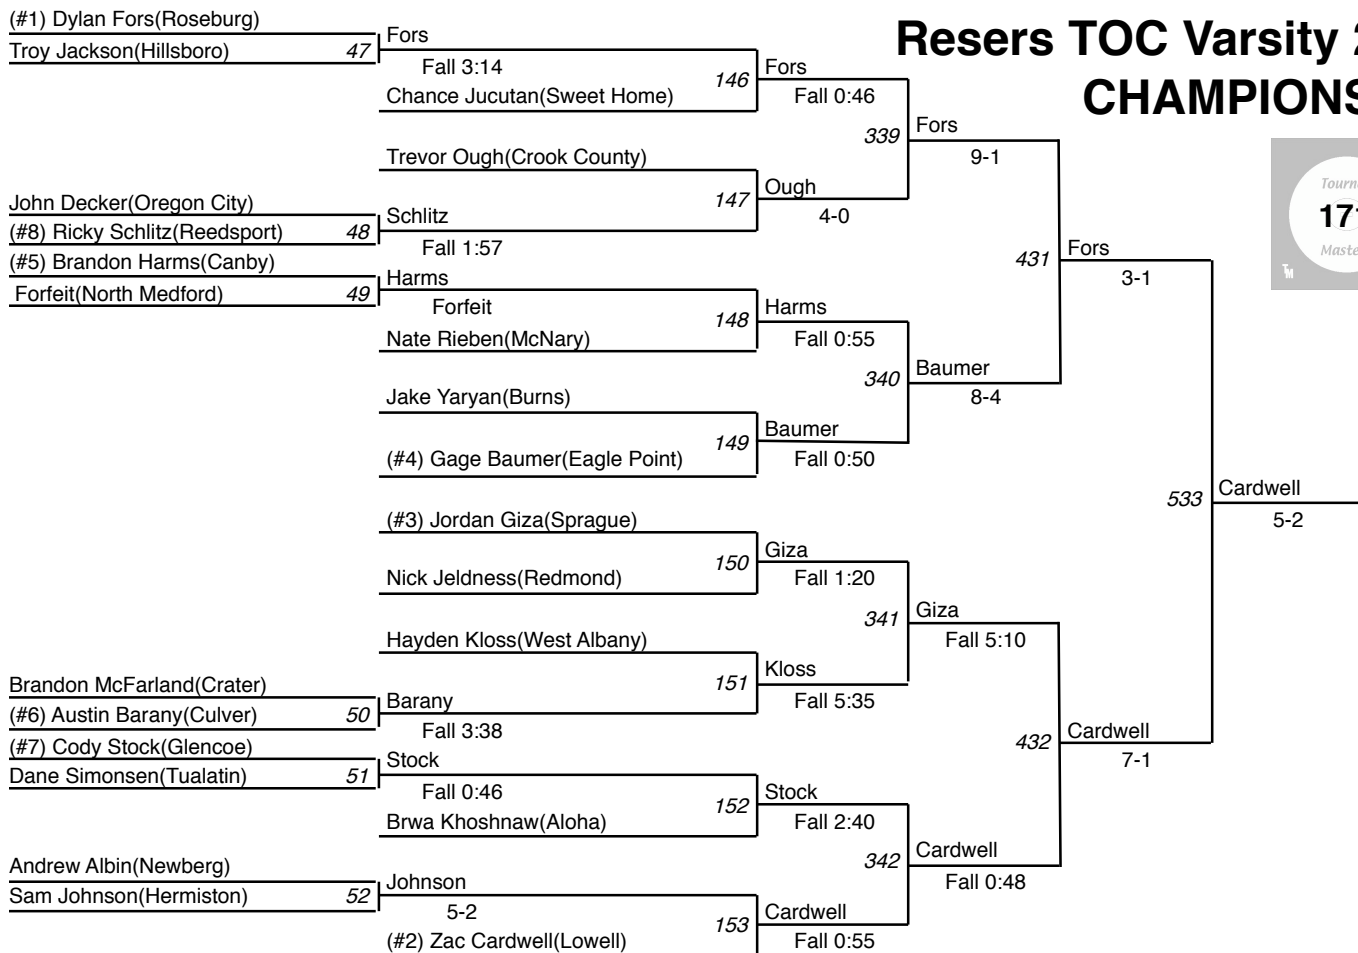

Resers TOC Varsity 2011 CHAMPIONSHIP