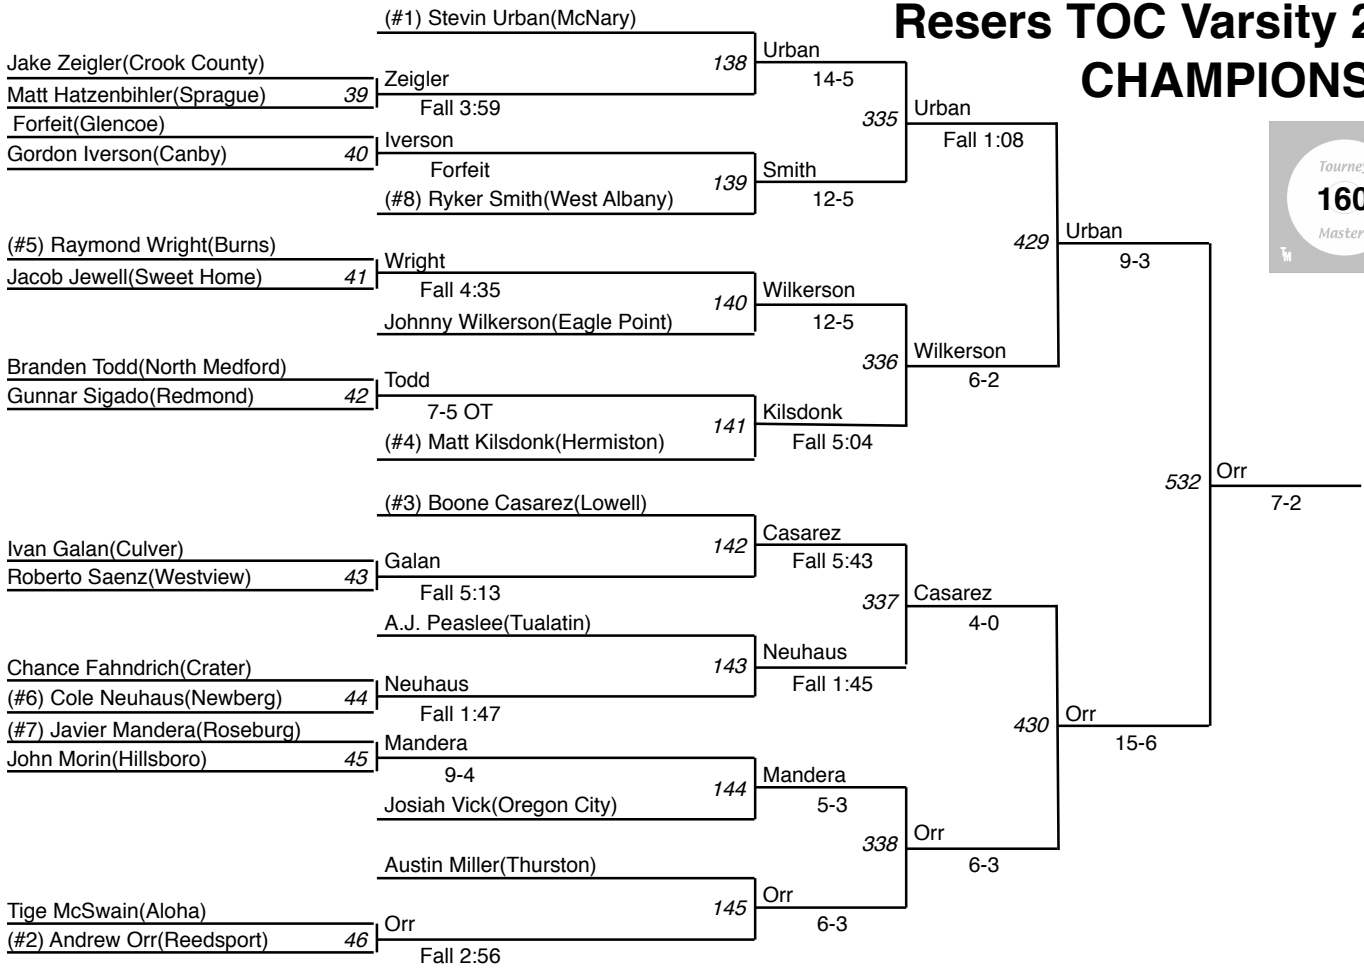

Resers TOC Varsity 2011 CHAMPIONSHIP