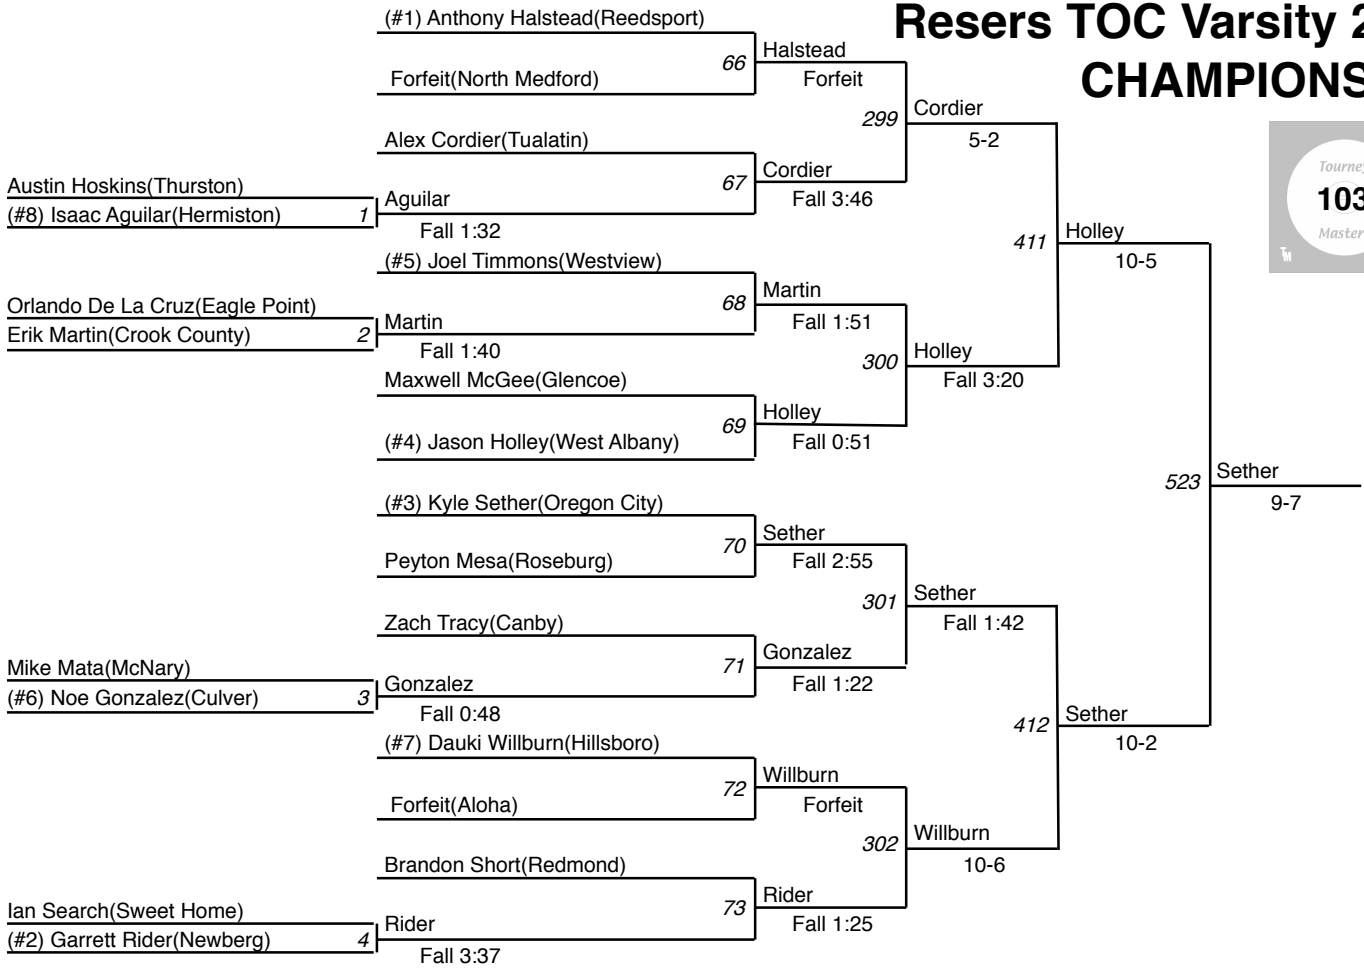

# Resers TOC Varsity 2011 CHAMPIONSHIP