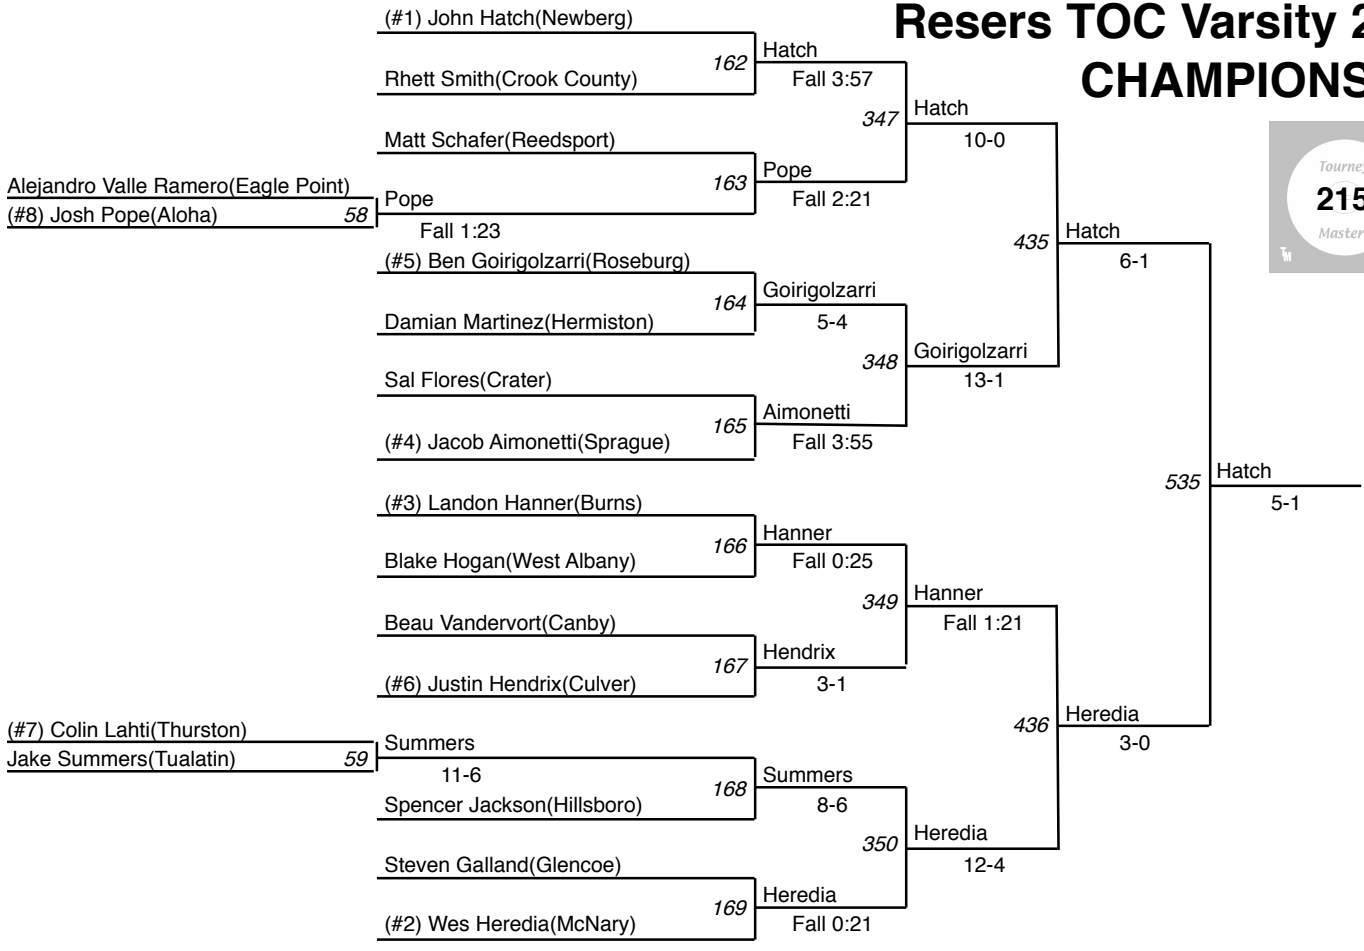

Resers TOC Varsity 2011 CHAMPIONSHIP