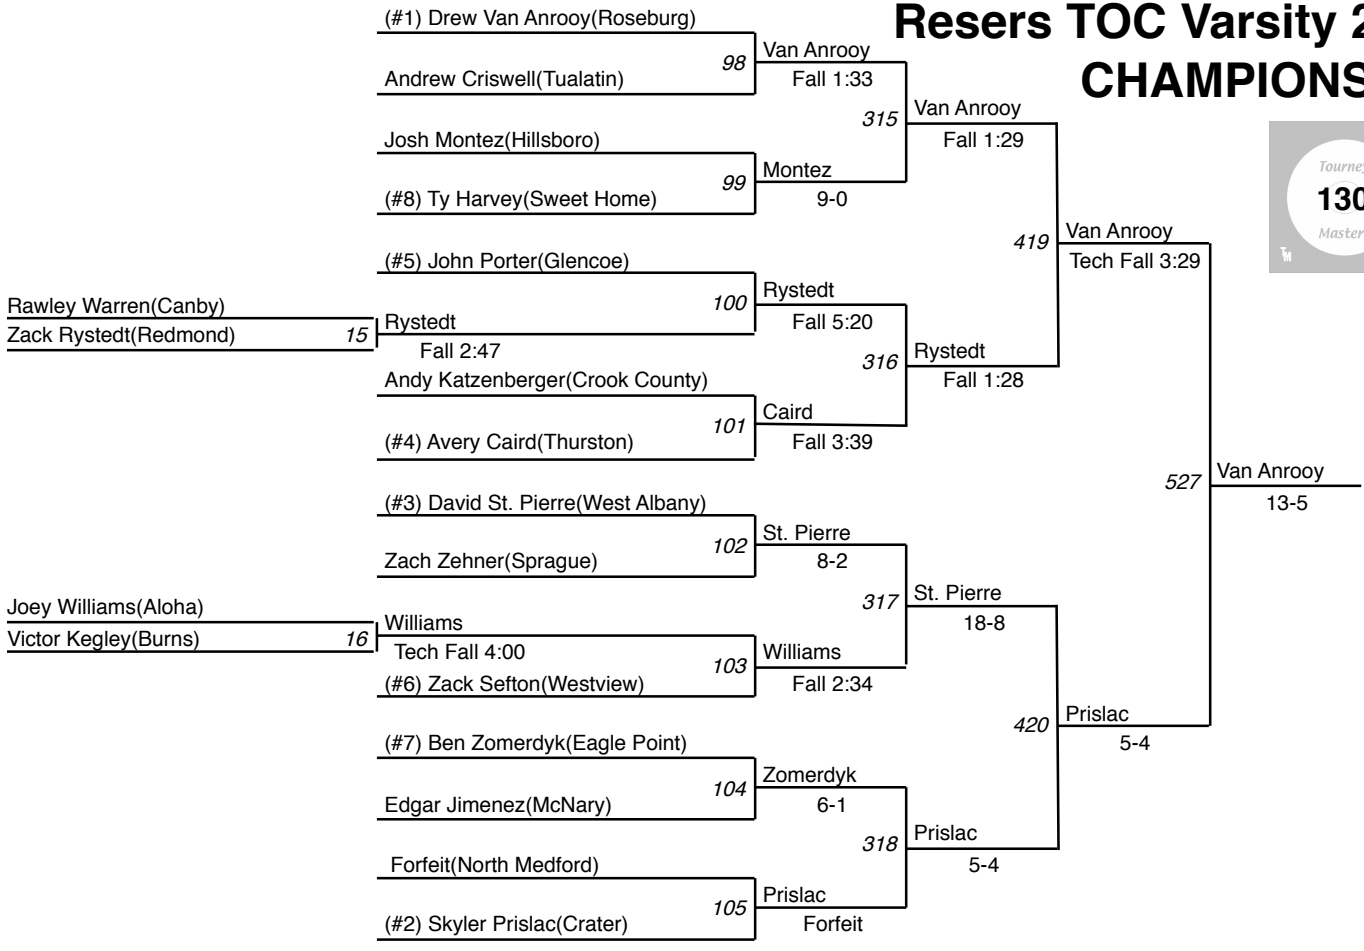

Resers TOC Varsity 2011 CHAMPIONSHIP