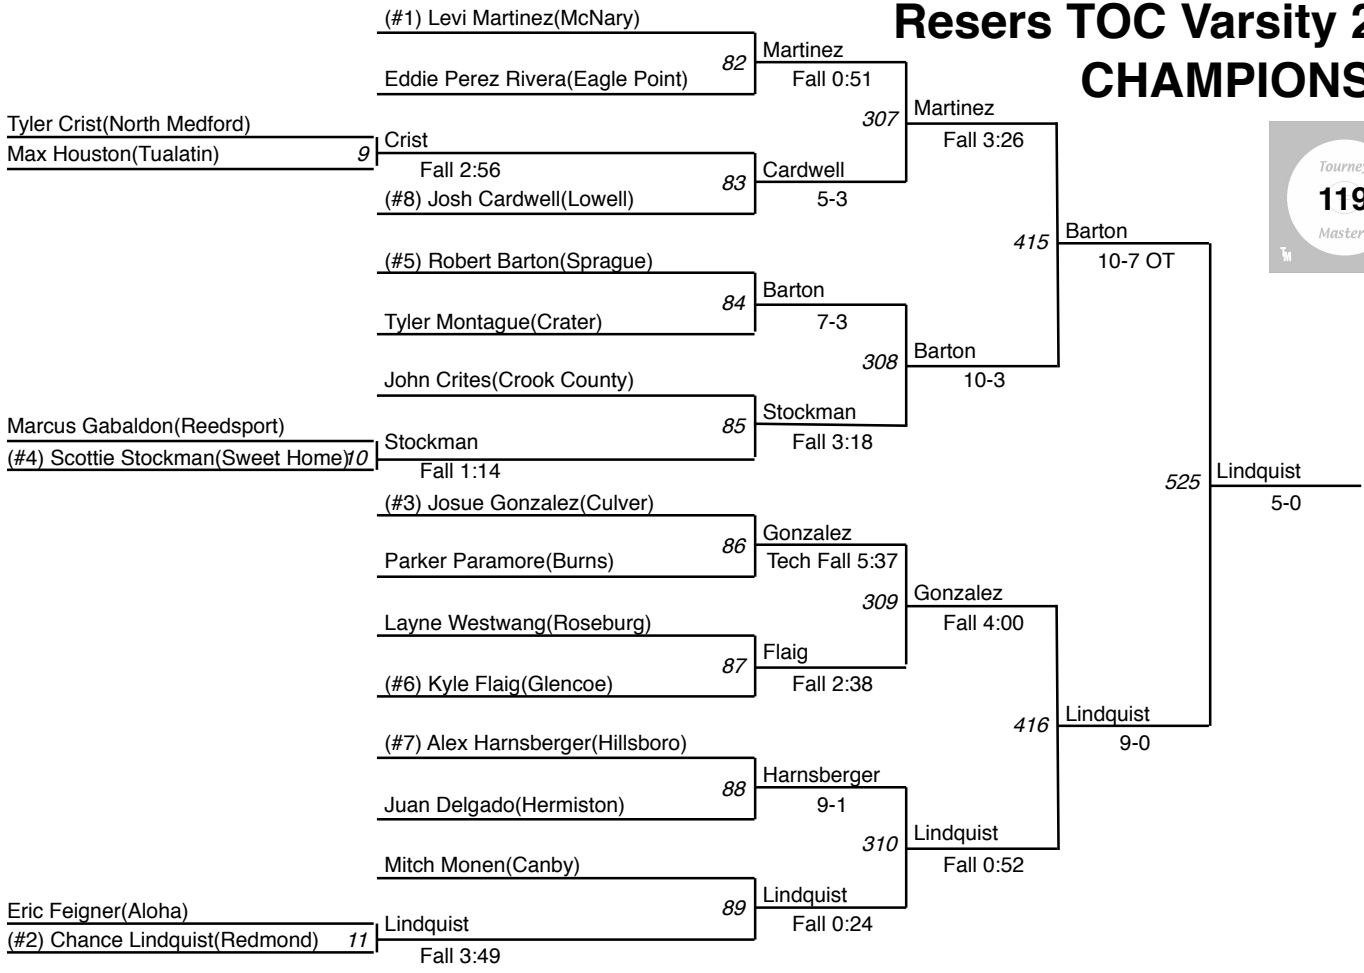

Resers TOC Varsity 2011 CHAMPIONSHIP