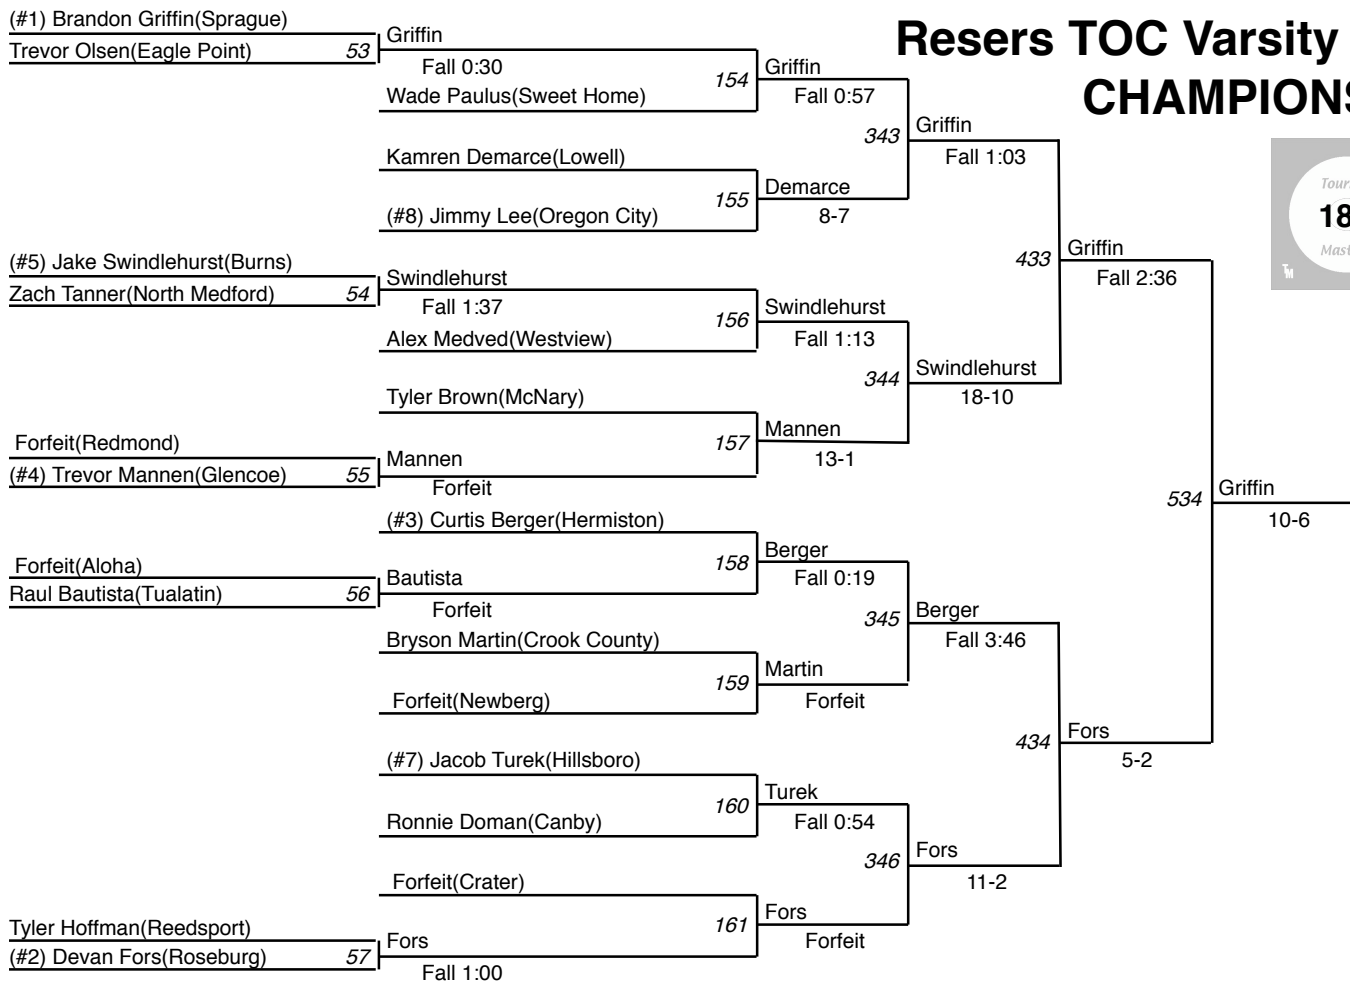

Resers TOC Varsity 2011 CHAMPIONSHIP