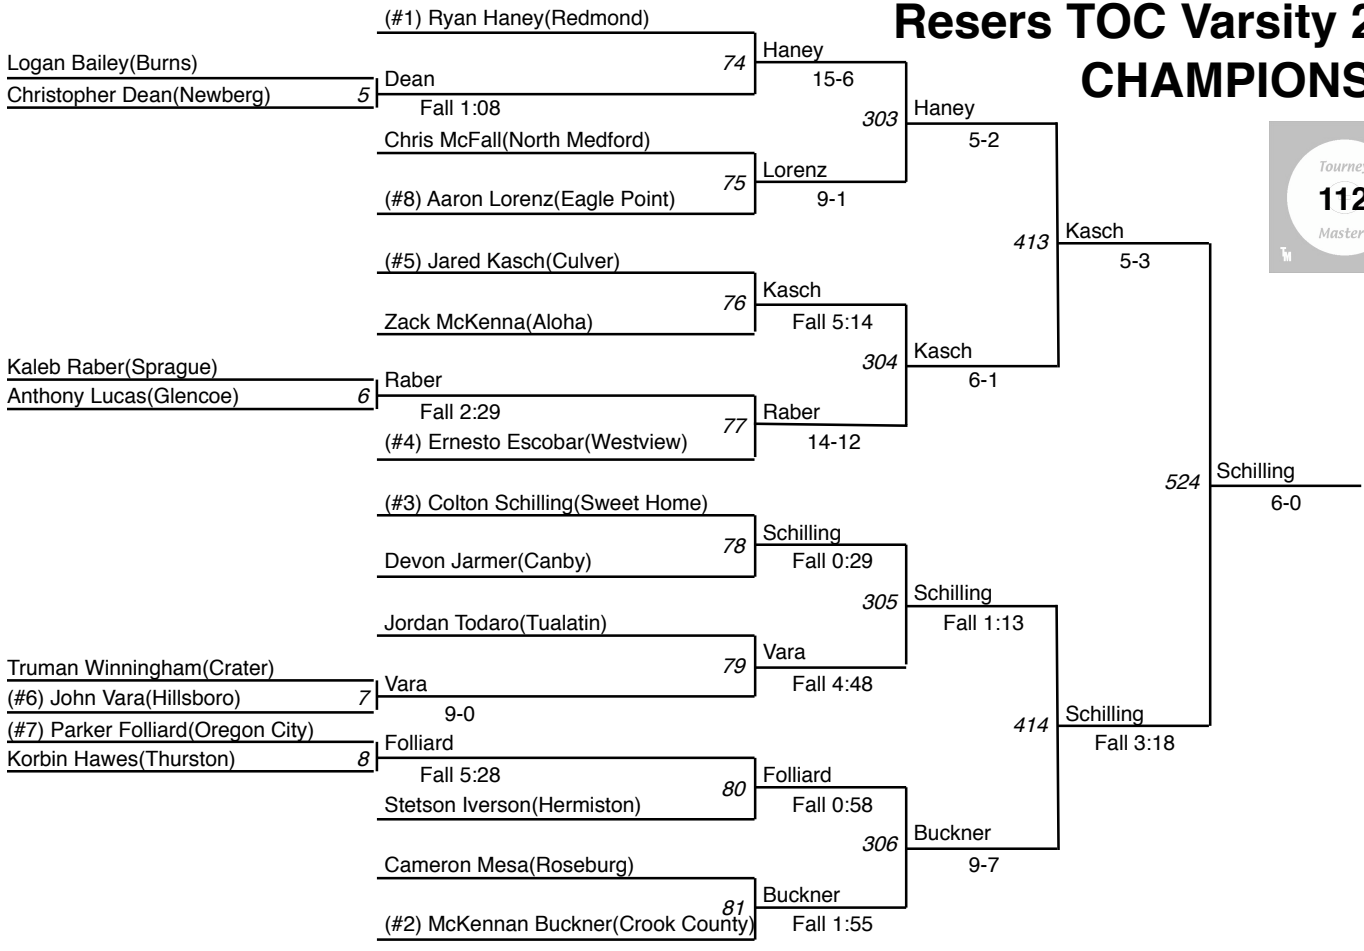

Resers TOC Varsity 2011 CHAMPIONSHIP